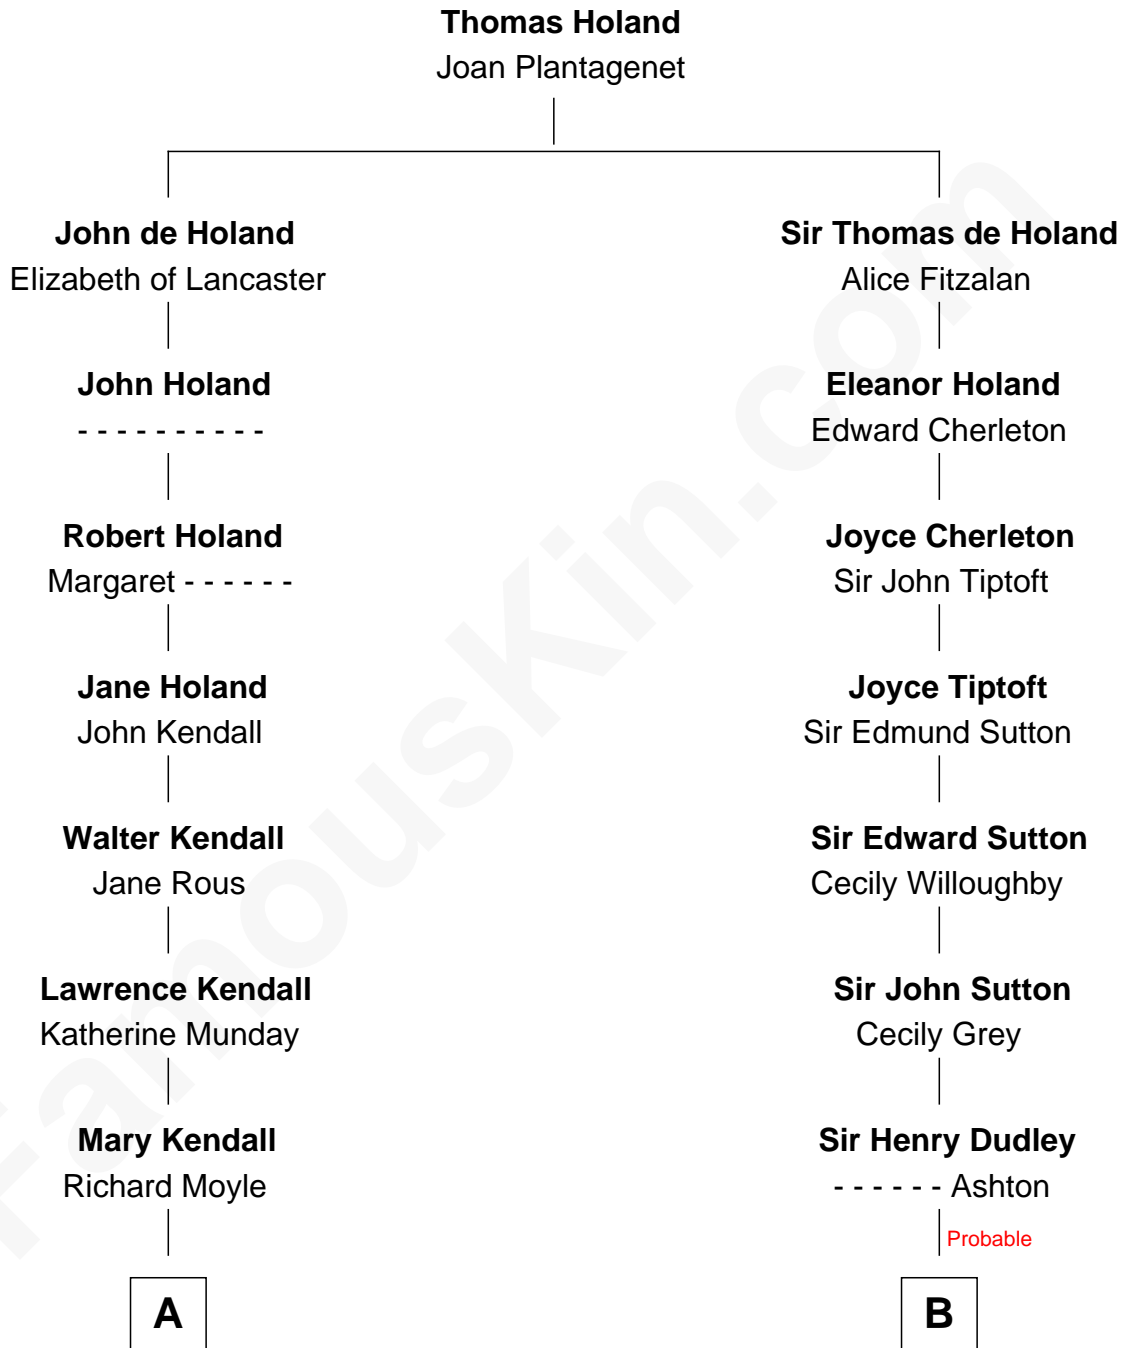

FamousKin.com
Relationship Chart of
Juliette Gordon Low
Founder of the Girl Scouts

17th cousin 3 times removed of

Keri Russell
TV and Movie Actress

C

Karl Joseph Fish
Mary Emma McNeil

Emma Inez Fish
Kermit Sylvester Stephens