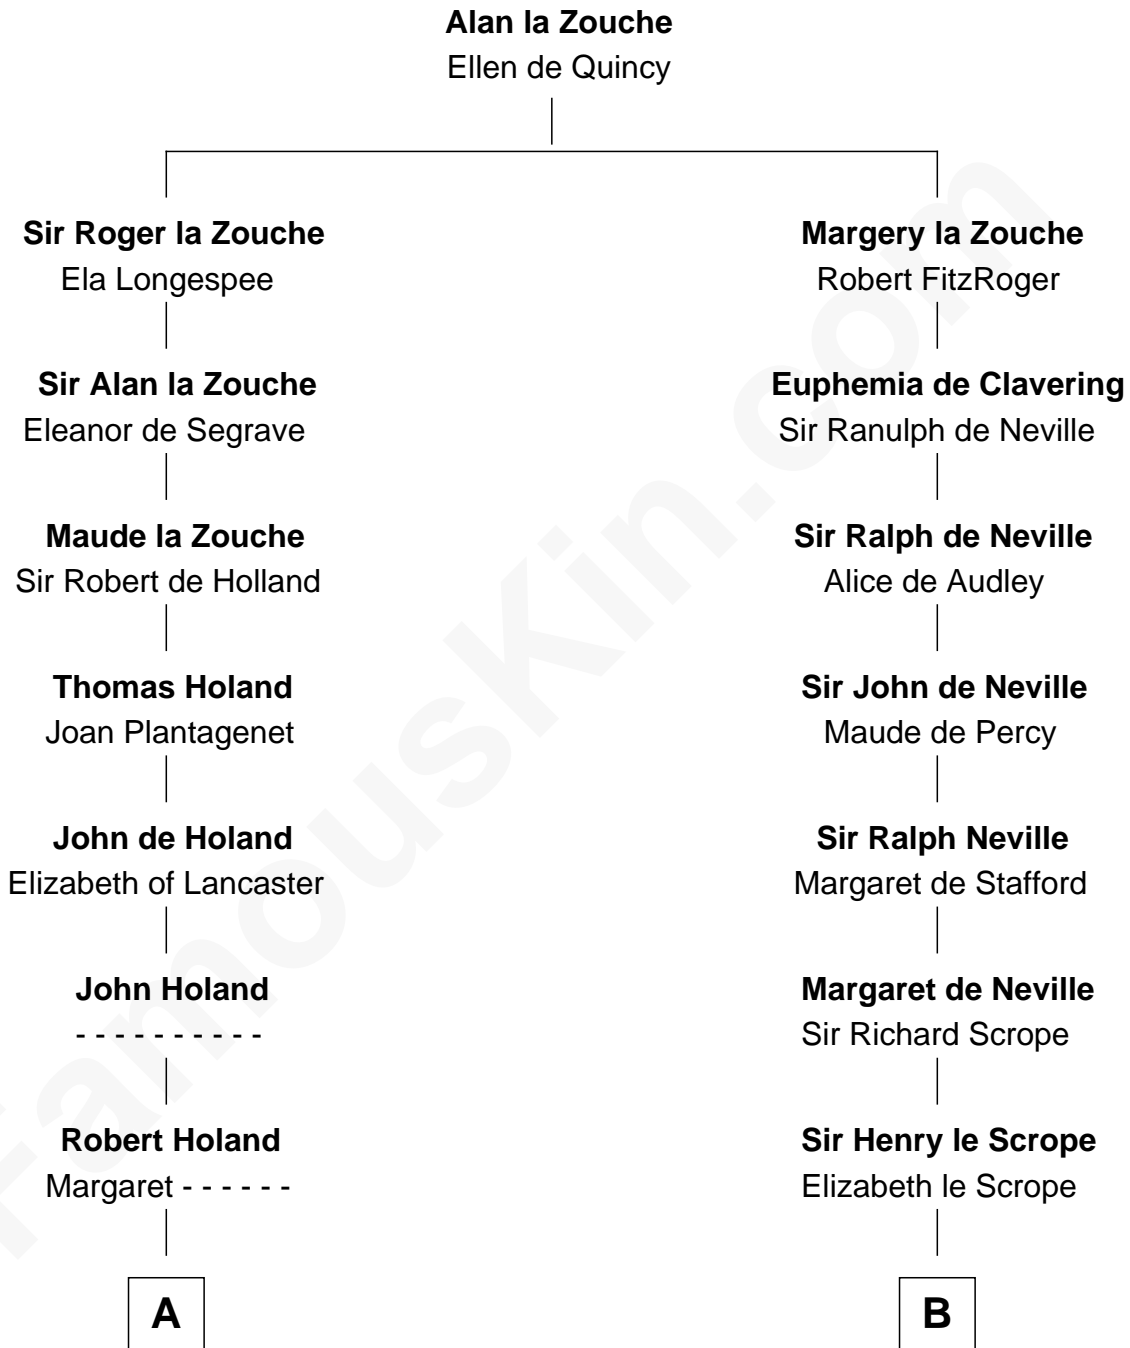

FamousKin.com Relationship Chart of

Juliette Gordon Low
Founder of the Girl Scouts

17th cousin 4 times removed of

William Henry Harrison
9th U.S. President

C

Alexander Wolcott

Frances Burbank

Frances Wolcott

Arthur William Magill

Juliette Augusta Magill

John Harris Kinzie

Eleanor Lytle Kinzie

William Washington Gordon

Juliette Gordon Low

Founder of the Girl Scouts