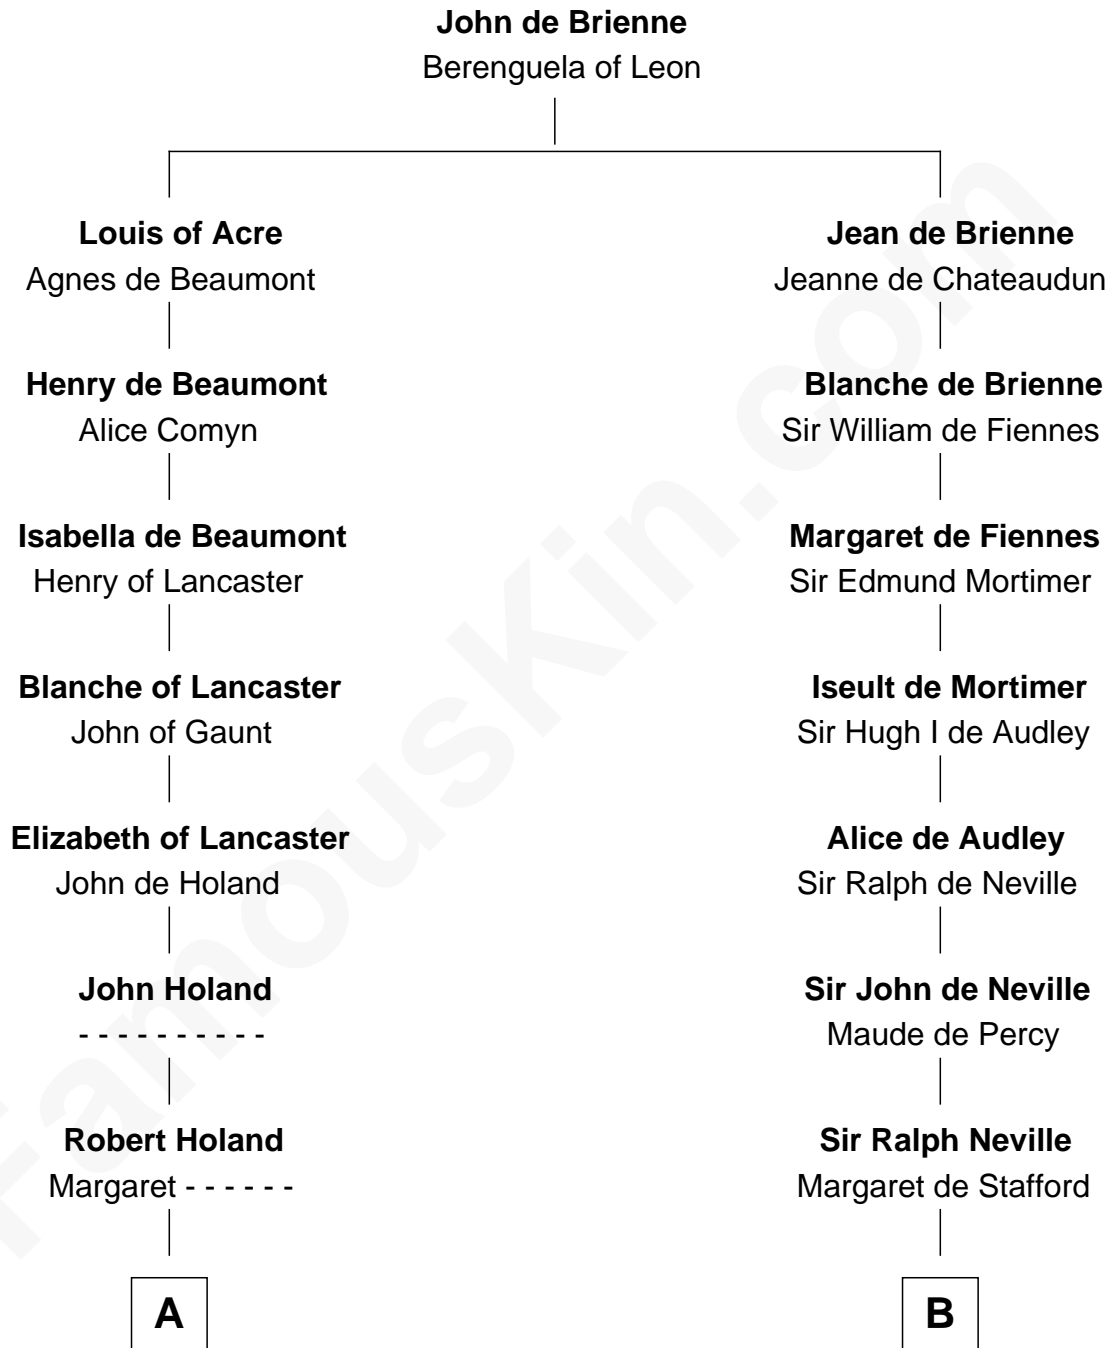

# FamousKin.com Relationship Chart of

**Juliette Gordon Low**  
*Founder of the Girl Scouts*

19th cousin 2 times removed of

**William Henry Harrison**  
*9th U.S. President*

**C**

**Alexander Wolcott**

Frances Burbank

**Frances Wolcott**

Arthur William Magill

**Juliette Augusta Magill**

John Harris Kinzie

**Eleanor Lytle Kinzie**

William Washington Gordon

**Juliette Gordon Low**

*Founder of the Girl Scouts*

**D**

**Benjamin Harrison**

Anne Carter

**Benjamin Harrison**

Elizabeth Bassett

**William Henry Harrison**

*9th U.S. President*