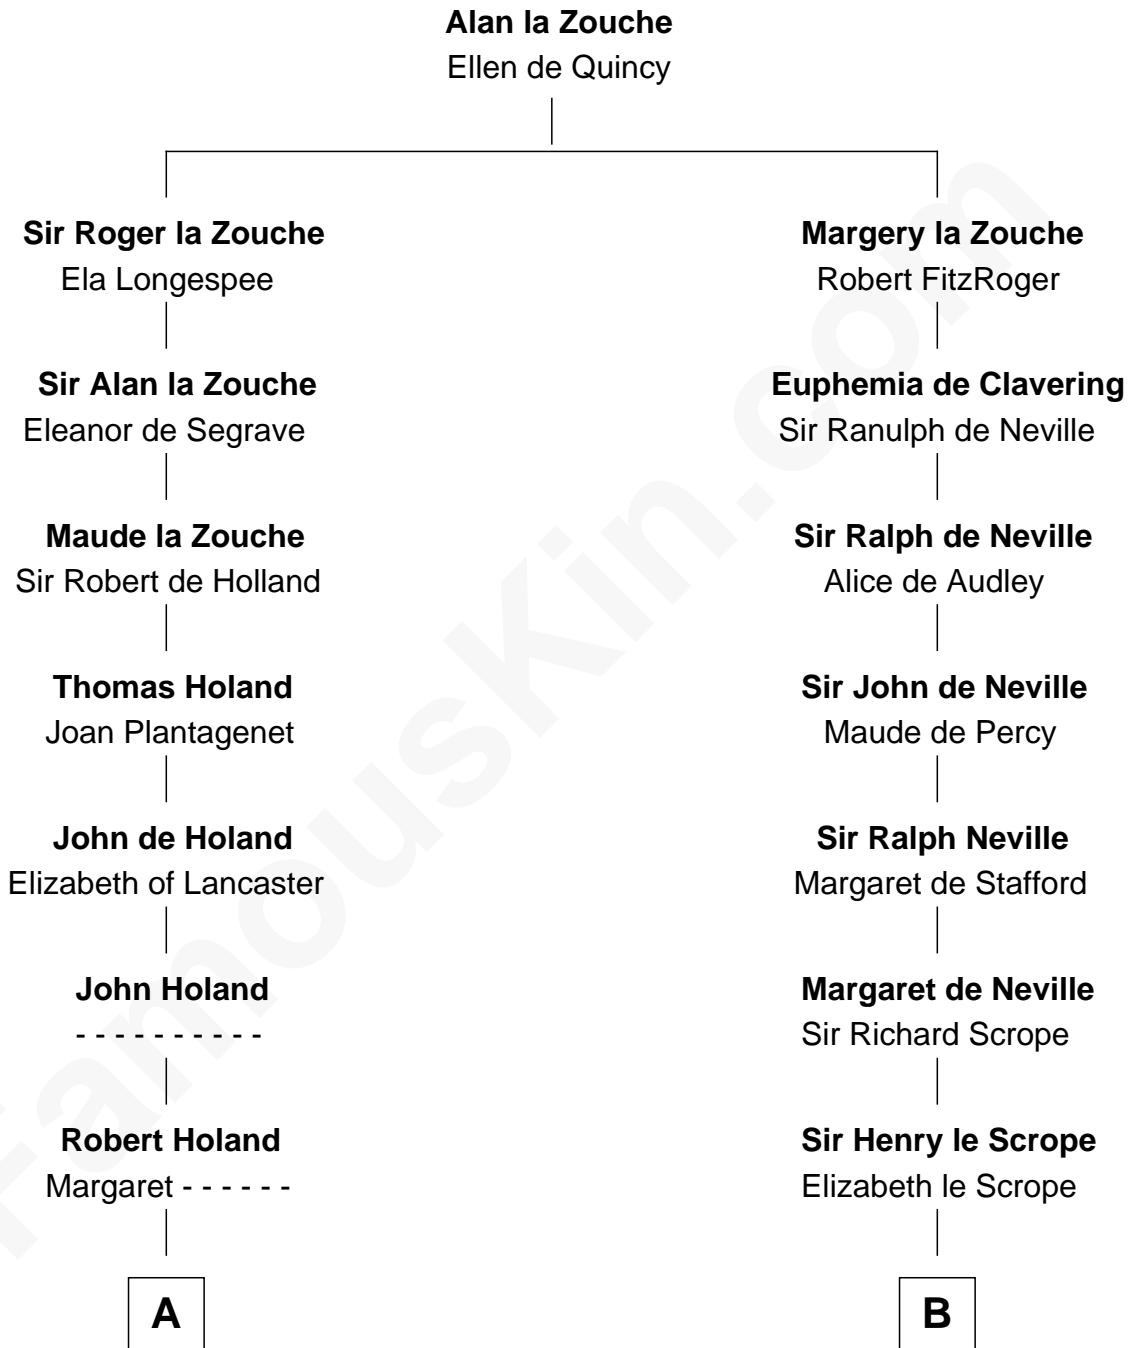

FamousKin.com
Relationship Chart of
Juliette Gordon Low
Founder of the Girl Scouts

19th cousin 2 times removed of
Benjamin Harrison
23rd U.S. President

C

Alexander Wolcott

Frances Burbank

Frances Wolcott

Arthur William Magill

Juliette Augusta Magill

John Harris Kinzie

Eleanor Lytle Kinzie

William Washington Gordon

Juliette Gordon Low

Founder of the Girl Scouts

D

Gen. William Henry Harrison