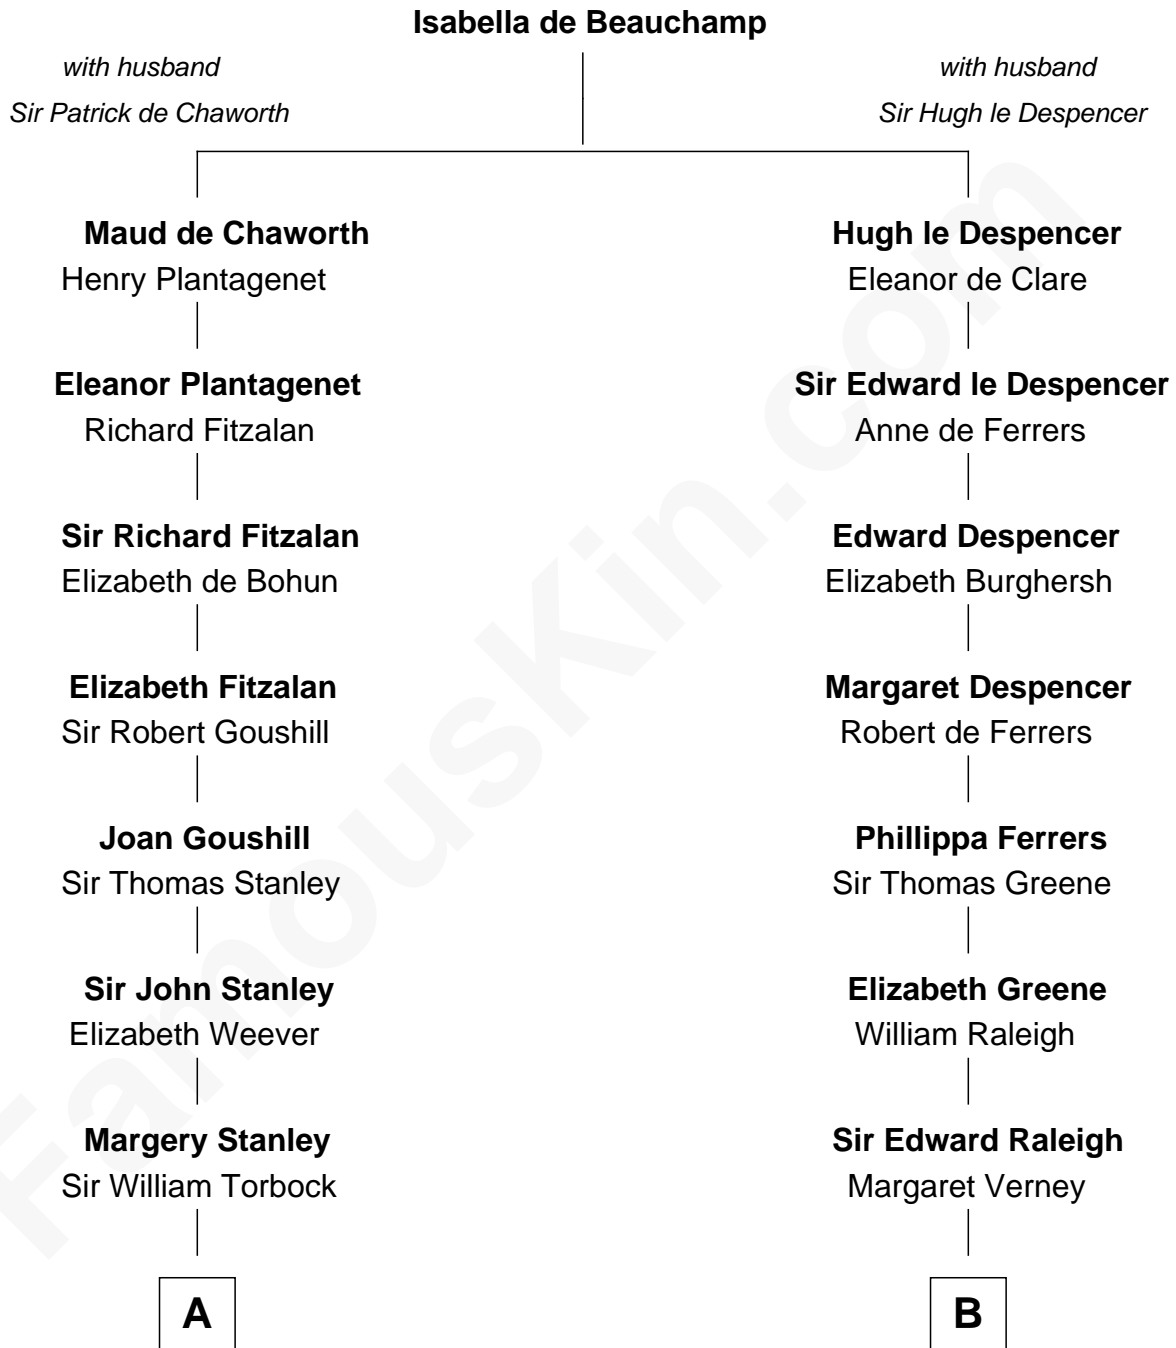

FamousKin.com Relationship Chart of

Juliette Gordon Low
Founder of the Girl Scouts

18th cousin 1 time removed of

Joseph Wharton

Founder of the Wharton School of Business

C

Juliette Augusta Magill

John Harris Kinzie

Eleanor Lytle Kinzie

William Washington Gordon

Juliette Gordon Low

Founder of the Girl Scouts

D

Deborah Fisher

William Wharton

Joseph Wharton