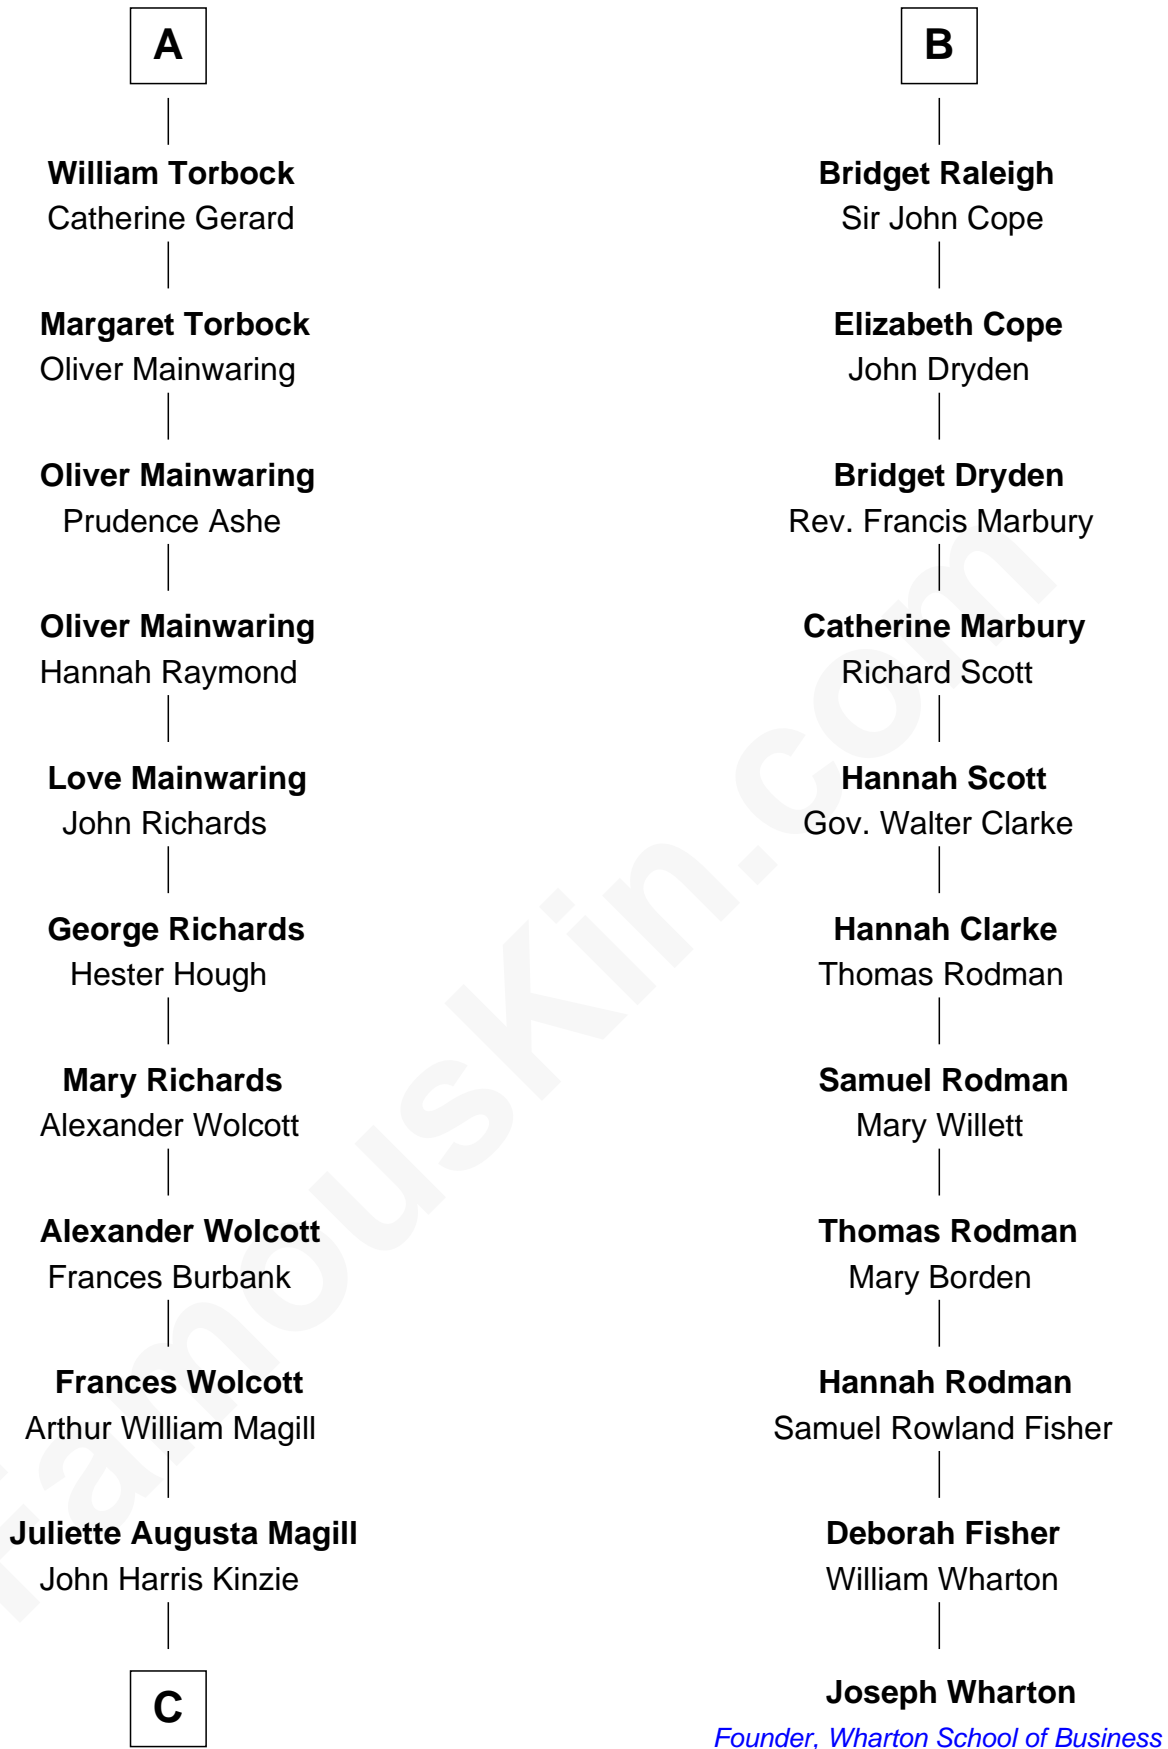

FamousKin.com Relationship Chart of

Juliette Gordon Low
Founder of the Girl Scouts

17th cousin 1 time removed of

Joseph Wharton

Founder of the Wharton School of Business

Edmund Fitzalan
Alice de Warenne

Richard Fitzalan
Eleanor Plantagenet

Sir Richard Fitzalan
Elizabeth de Bohun

Elizabeth Fitzalan
Sir Robert Goushill

Joan Goushill
Sir Thomas Stanley

Sir John Stanley
Elizabeth Weever

Margery Stanley
Sir William Torbock

Thomas Torbock
Elizabeth Moore

A

Mary Fitzalan
John le Strange

Ankaret le Strange
Sir Richard Talbot

Mary Talbot
Sir Thomas Greene

Sir Thomas Greene
Phillippa Ferrers

Elizabeth Greene
William Raleigh

Sir Edward Raleigh
Margaret Verney

Sir Edward Raleigh
Anne Chamberlayne

B

C

—
Eleanor Lytle Kinzie
William Washington Gordon

—
Juliette Gordon Low
Founder of the Girl Scouts

FamousKin.com