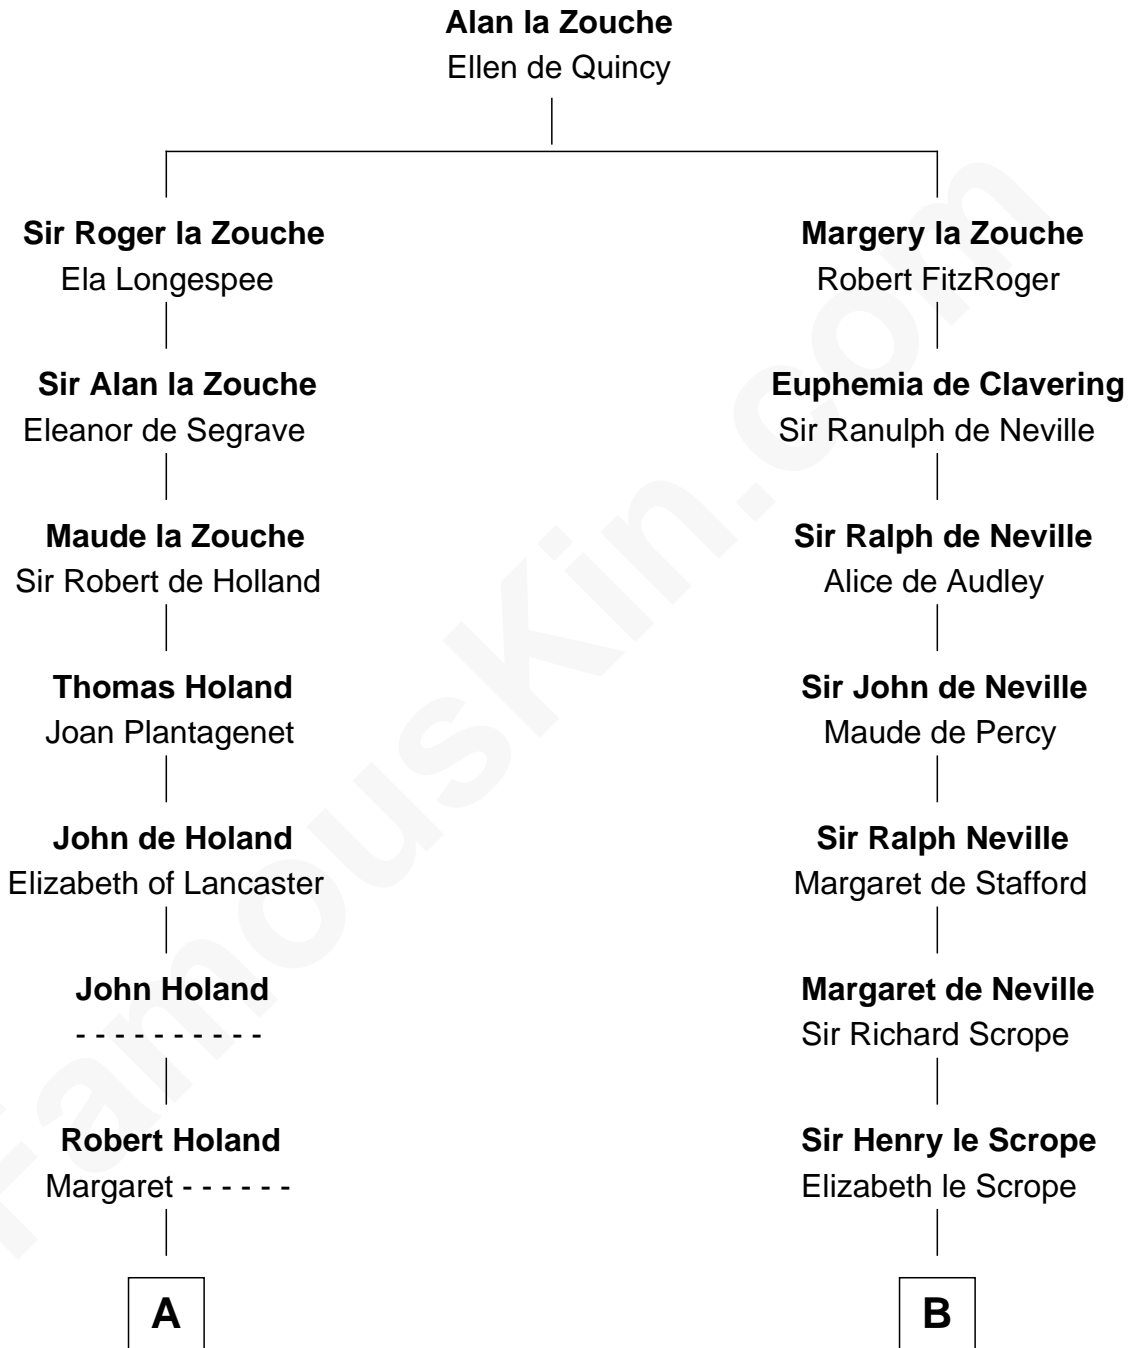

FamousKin.com Relationship Chart of

Juliette Gordon Low
Founder of the Girl Scouts

16th cousin 5 times removed of

Benjamin Harrison V

Signer of the Declaration of Independence

C

—
Alexander Wolcott

Frances Burbank