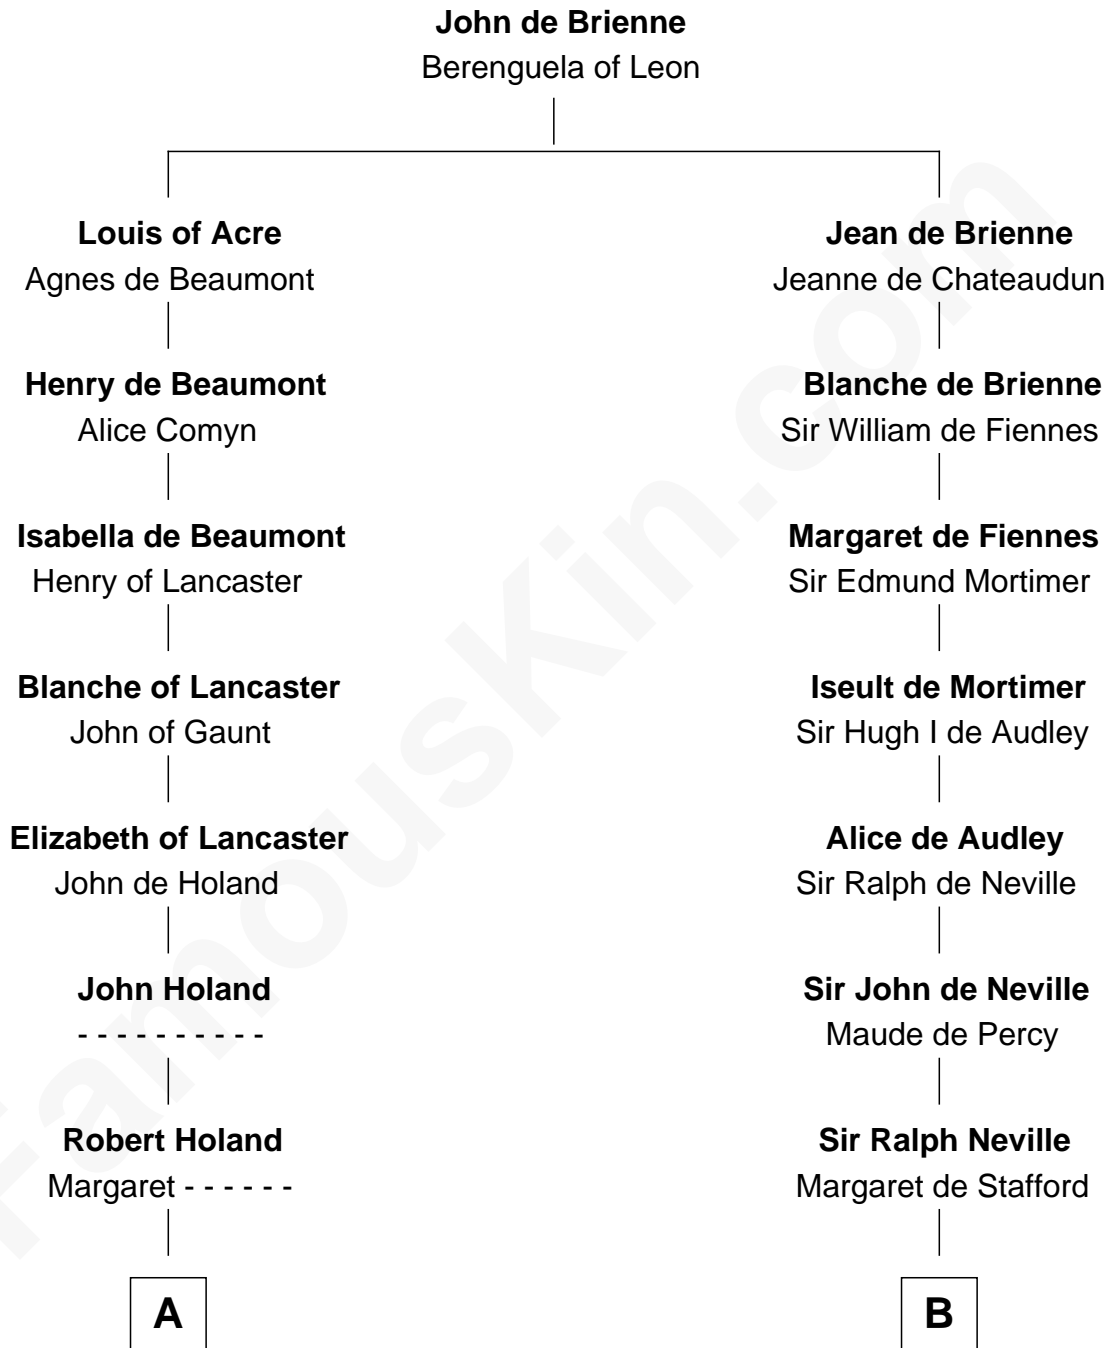

FamousKin.com Relationship Chart of

Juliette Gordon Low
Founder of the Girl Scouts

18th cousin 3 times removed of

Benjamin Harrison V
Signer of the Declaration of Independence

C

Alexander Wolcott

Frances Burbank

Frances Wolcott

Arthur William Magill

Juliette Augusta Magill

John Harris Kinzie

Eleanor Lytle Kinzie

William Washington Gordon

Juliette Gordon Low

Founder of the Girl Scouts