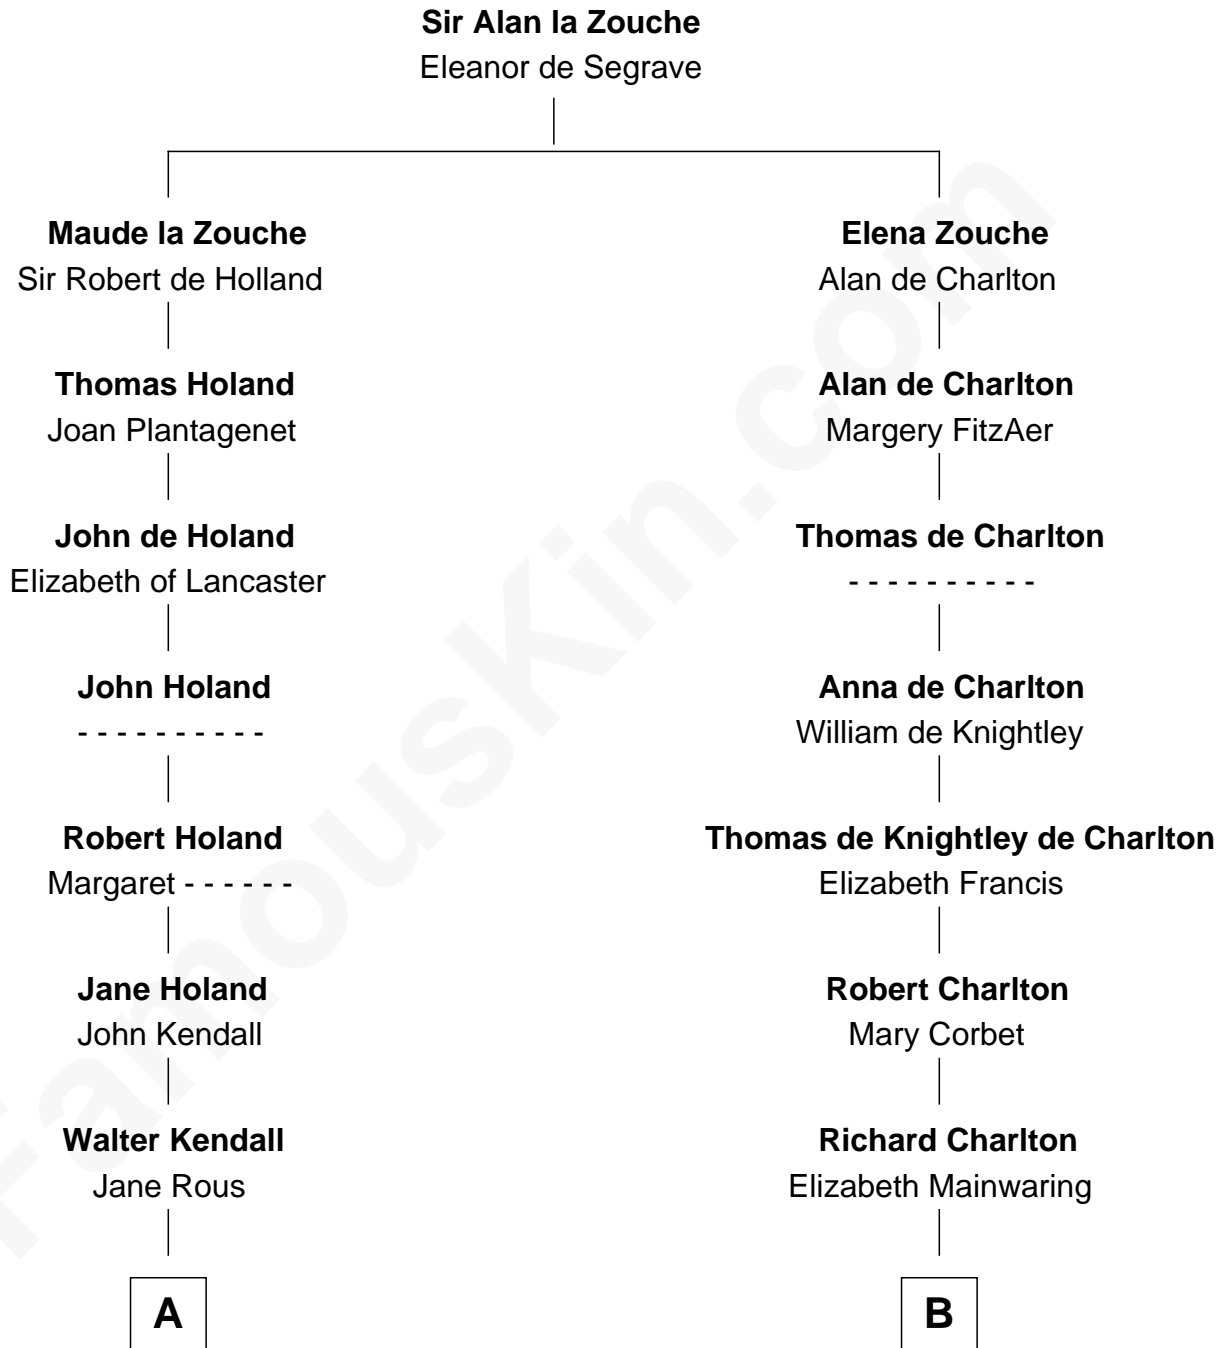

FamousKin.com
Relationship Chart of
Juliette Gordon Low
Founder of the Girl Scouts

17th cousin 2 times removed of
Jay Gould
American Railroad "Robber Baron"

C

Juliette Augusta Magill

John Harris Kinzie

Eleanor Lytle Kinzie

William Washington Gordon

Juliette Gordon Low

Founder of the Girl Scouts

FamousKin.com