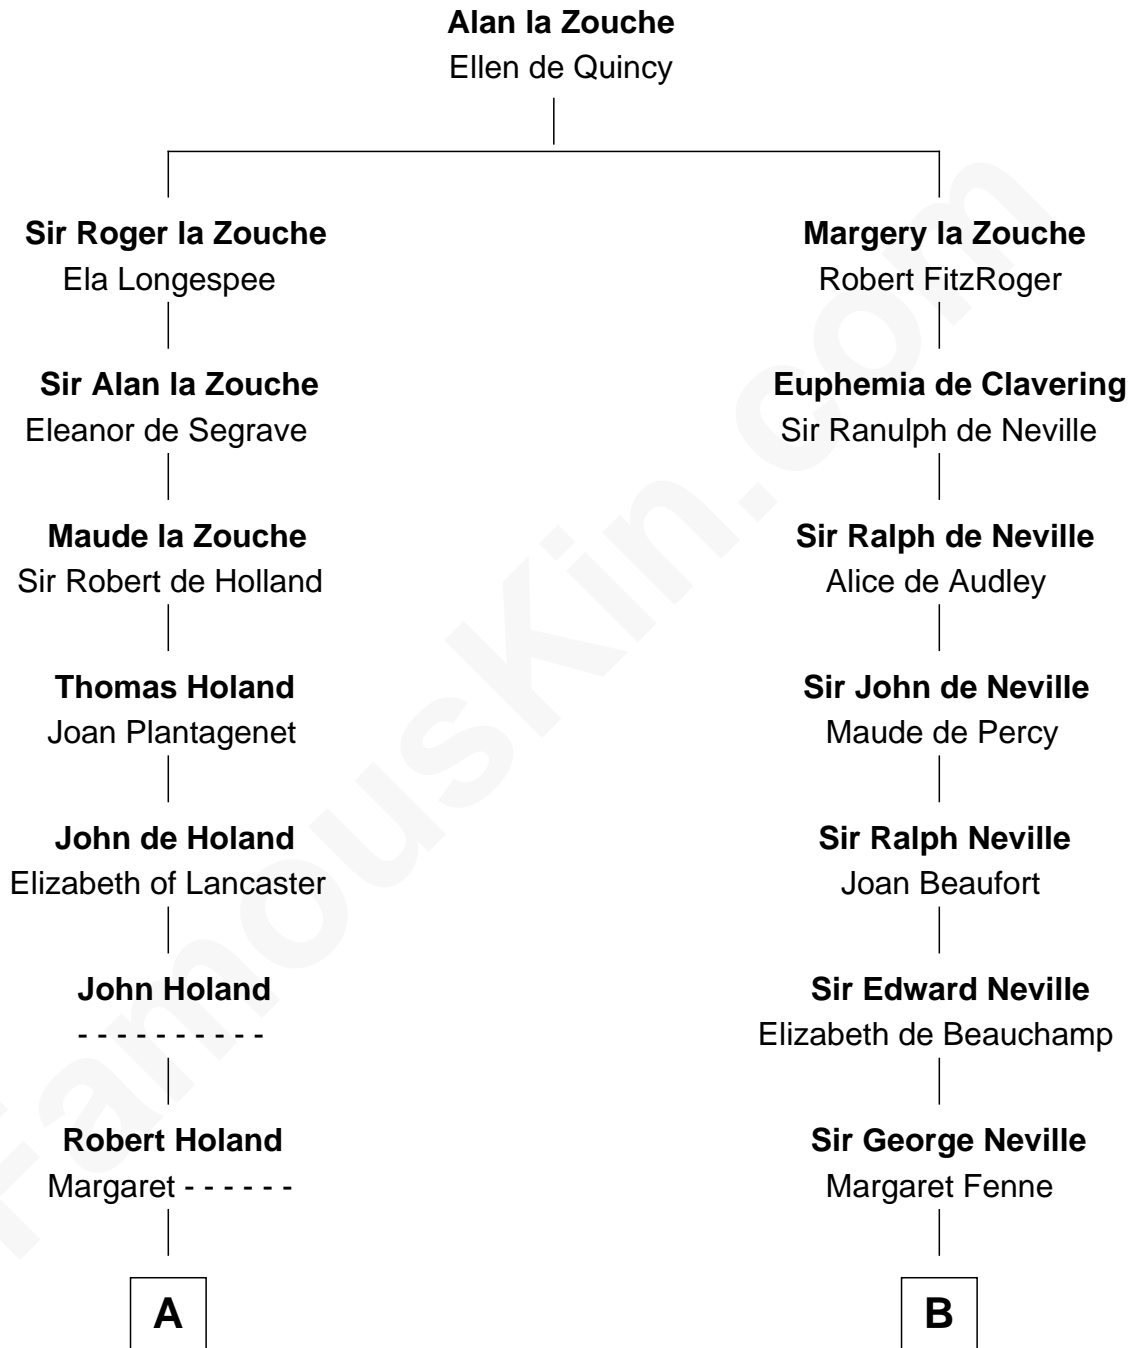

FamousKin.com Relationship Chart of

Juliette Gordon Low
Founder of the Girl Scouts

20th cousin 1 time removed of

Harry F. Byrd
50th Governor of Virginia

C

Alexander Wolcott

Frances Burbank

Frances Wolcott

Arthur William Magill

Juliette Augusta Magill

John Harris Kinzie

Eleanor Lytle Kinzie

William Washington Gordon

Juliette Gordon Low

Founder of the Girl Scouts

D