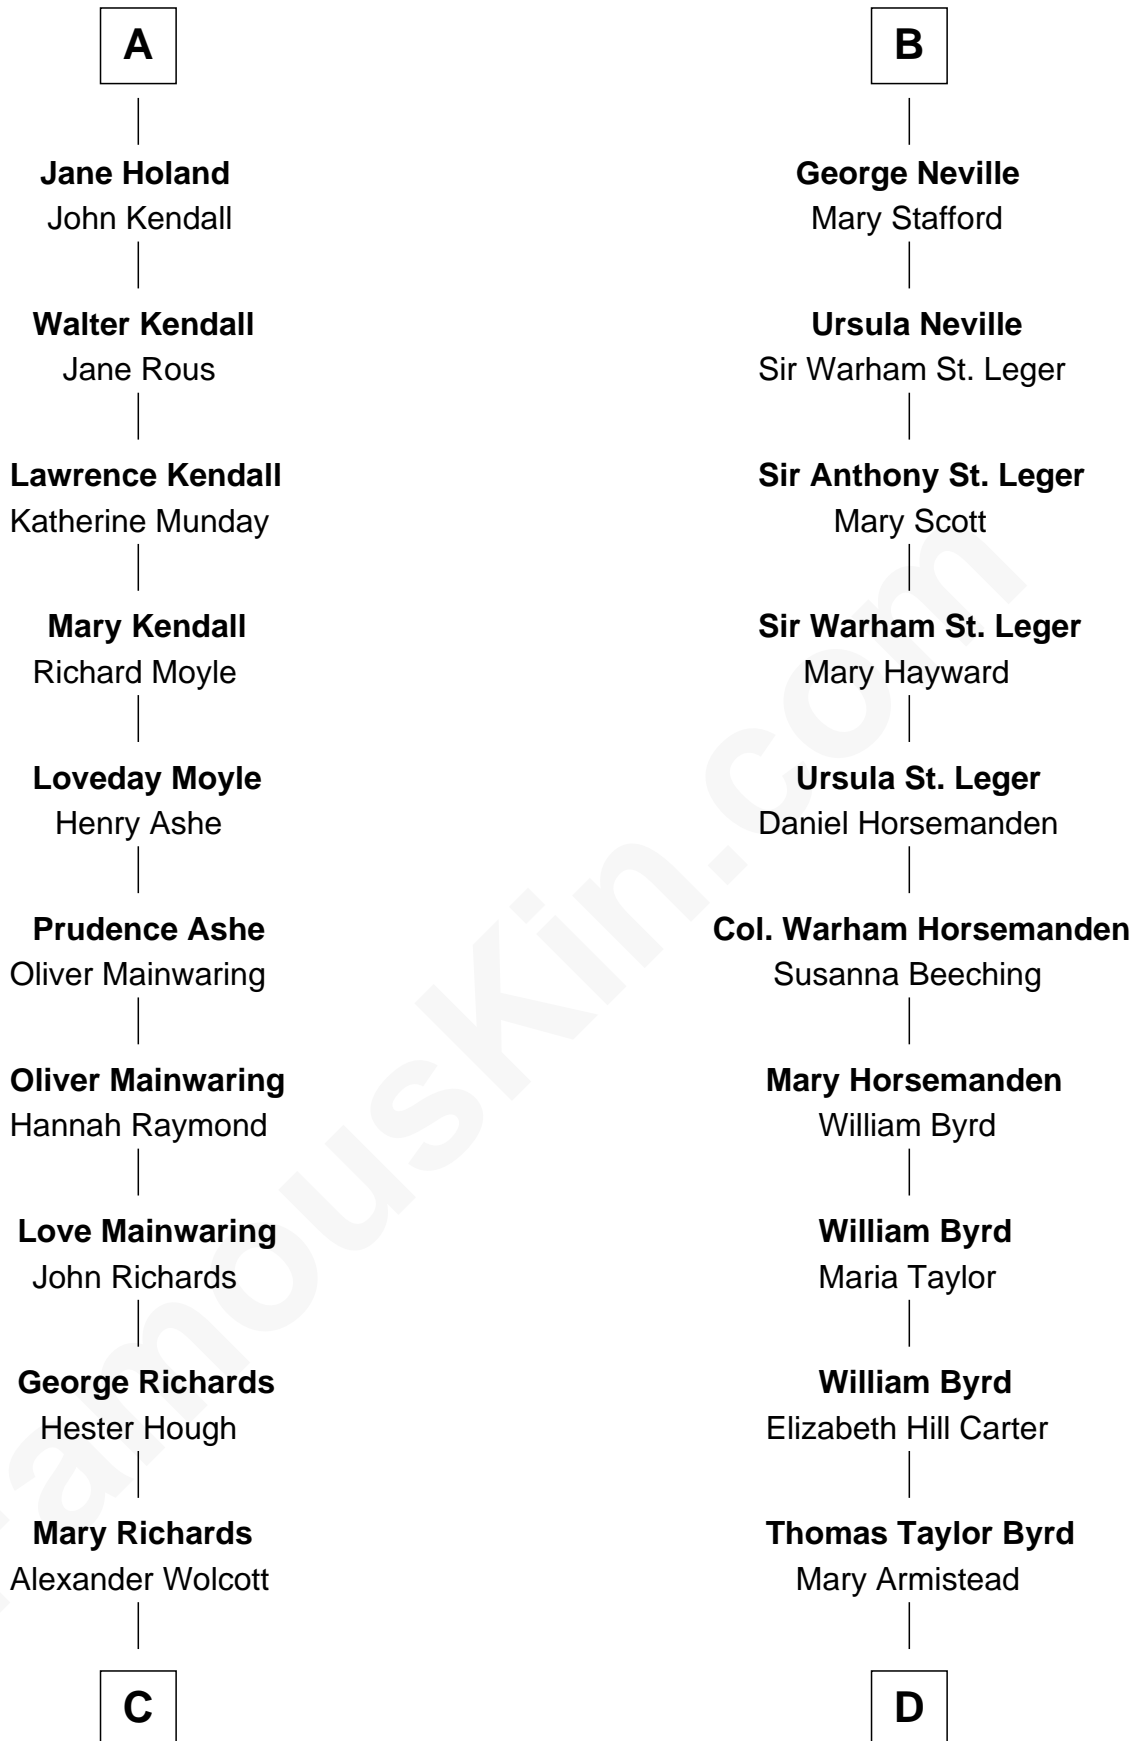

FamousKin.com Relationship Chart of

Juliette Gordon Low
Founder of the Girl Scouts

20th cousin 1 time removed of

Harry F. Byrd
50th Governor of Virginia

C

Alexander Wolcott

Frances Burbank

Frances Wolcott

Arthur William Magill

Juliette Augusta Magill

John Harris Kinzie

Eleanor Lytle Kinzie

William Washington Gordon

Juliette Gordon Low

Founder of the Girl Scouts

D