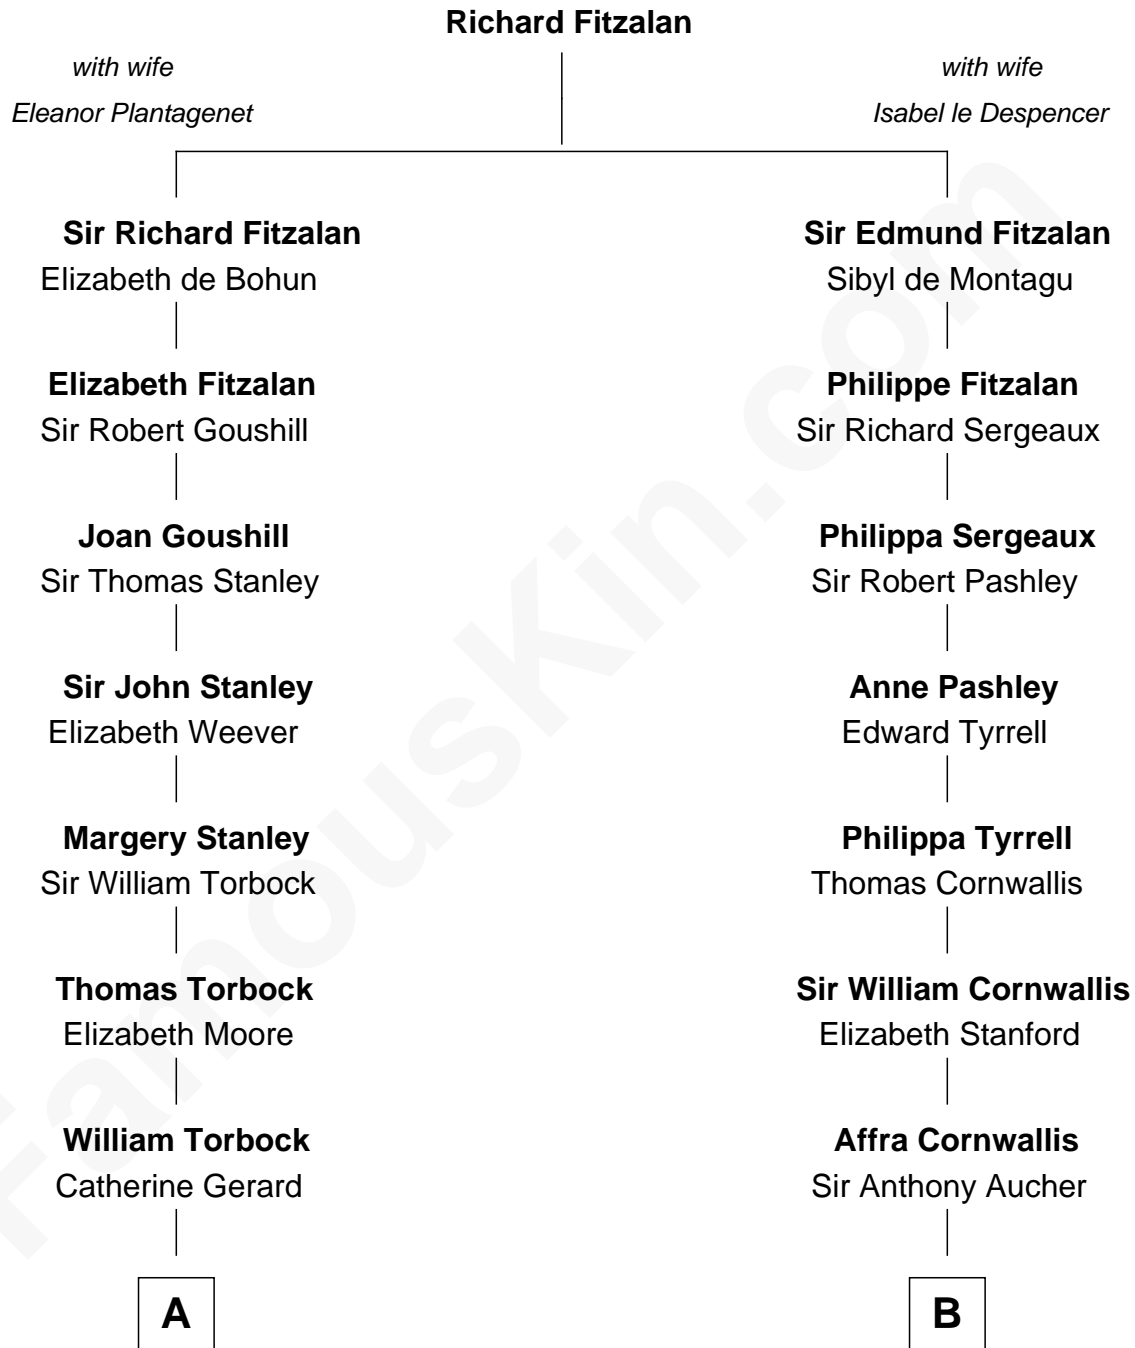

FamousKin.com
Relationship Chart of
Juliette Gordon Low
Founder of the Girl Scouts

17th cousin 4 times removed of

Harry F. Byrd
50th Governor of Virginia

C

Eliza Bolling West
Dr. Joel Walker Flood

Col. Henry De La Warr Flood
Mary Elizabeth Trent

Joel Walker Flood
Ella Faulkner

Eleanor Bolling Flood
Richard Evelyn Byrd

Harry F. Byrd
50th Governor of Virginia

FamousKin.com