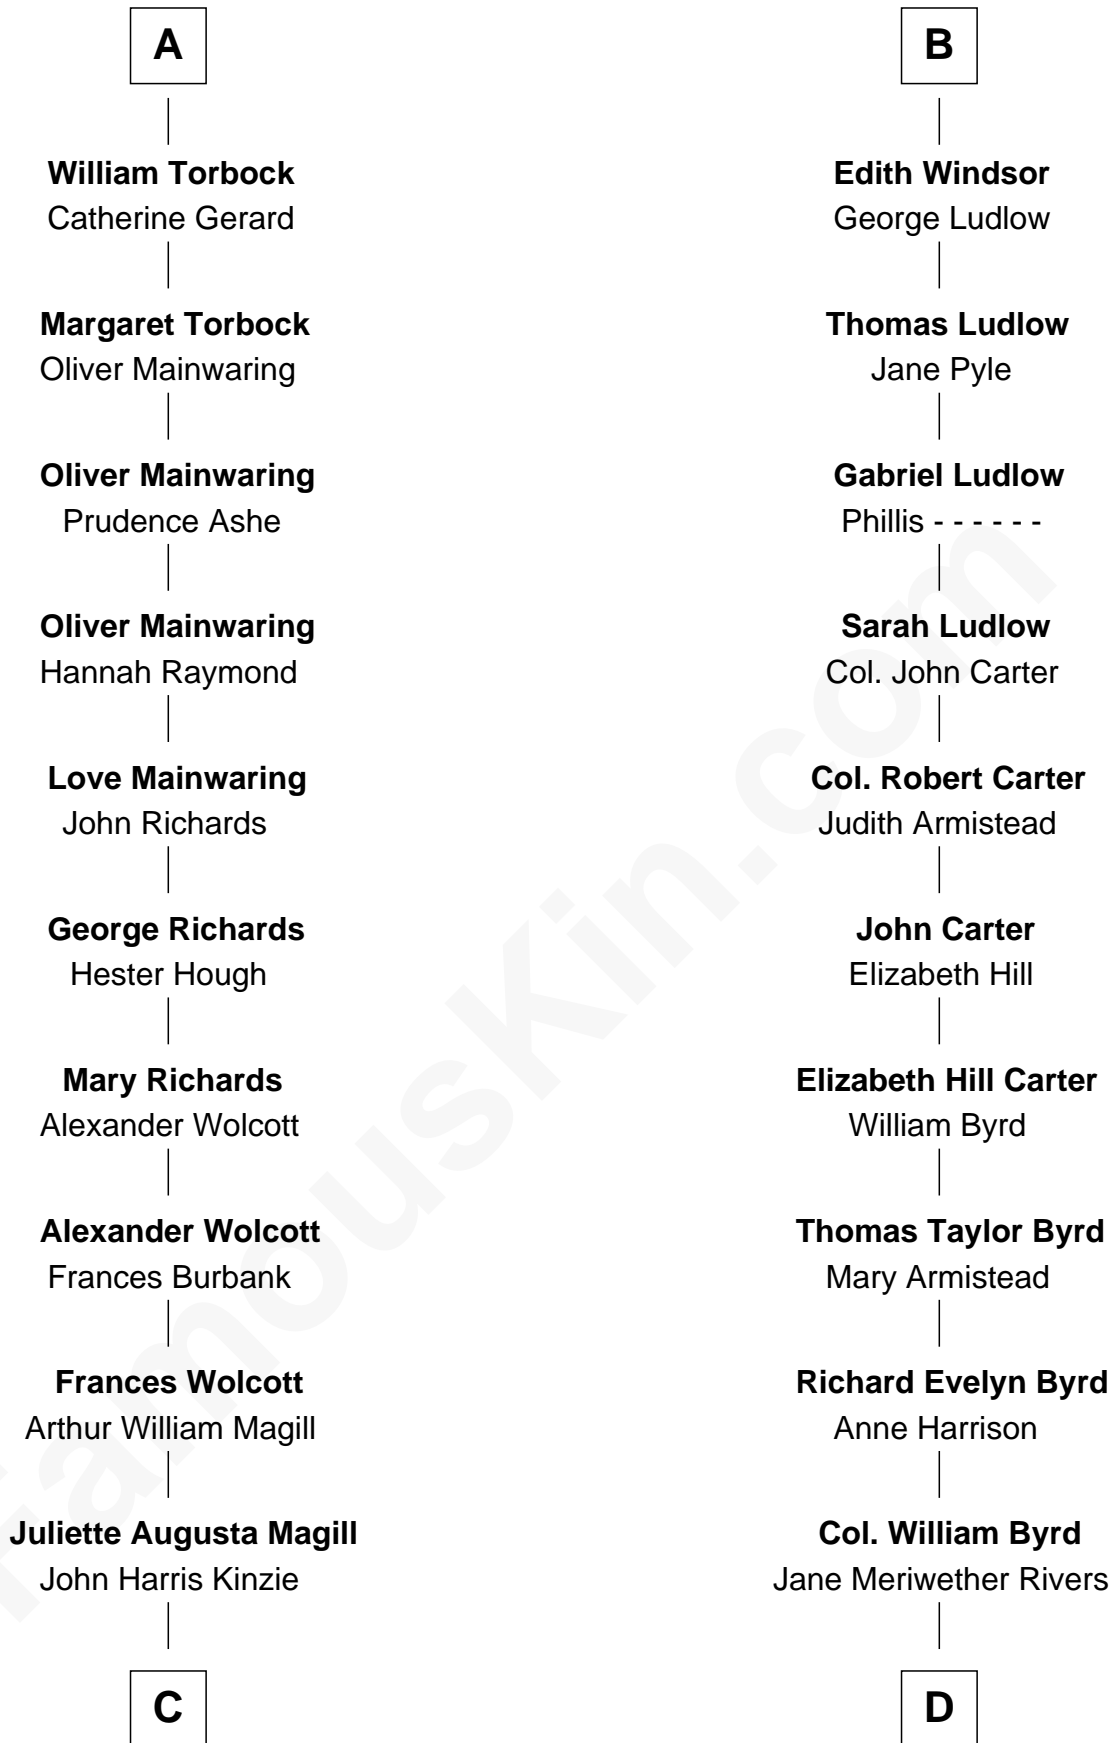

# FamousKin.com Relationship Chart of

**Juliette Gordon Low**  
*Founder of the Girl Scouts*

18th cousin of

**Harry F. Byrd**  
*50th Governor of Virginia*

**Humphrey de Bohun**  
Elizabeth Plantagenet

**Sir William de Bohun**  
Elizabeth de Badlesmere

**Elizabeth de Bohun**  
Sir Richard Fitzalan

**Elizabeth Fitzalan**  
Sir Robert Goushill

**Joan Goushill**  
Sir Thomas Stanley

**Sir John Stanley**  
Elizabeth Weever

**Margery Stanley**  
Sir William Torbock

**Thomas Torbock**  
Elizabeth Moore

**A**

**Margaret de Bohun**  
Sir Hugh de Courtnay

**Elizabeth de Courtnay**  
Sir Andrew Luttrell

**Sir Hugh Luttrell**  
Catherine de Beaumont

**Elizabeth Luttrell**  
John Stratton

**Elizabeth Stratton**  
John Andrews

**Elizabeth Andrews**  
Sir Thomas de Windsor

**Sir Andrews de Windsor**  
Elizabeth Blount

**B**

**C**

**Eleanor Lytle Kinzie**  
William Washington Gordon

**Juliette Gordon Low**  
*Founder of the Girl Scouts*