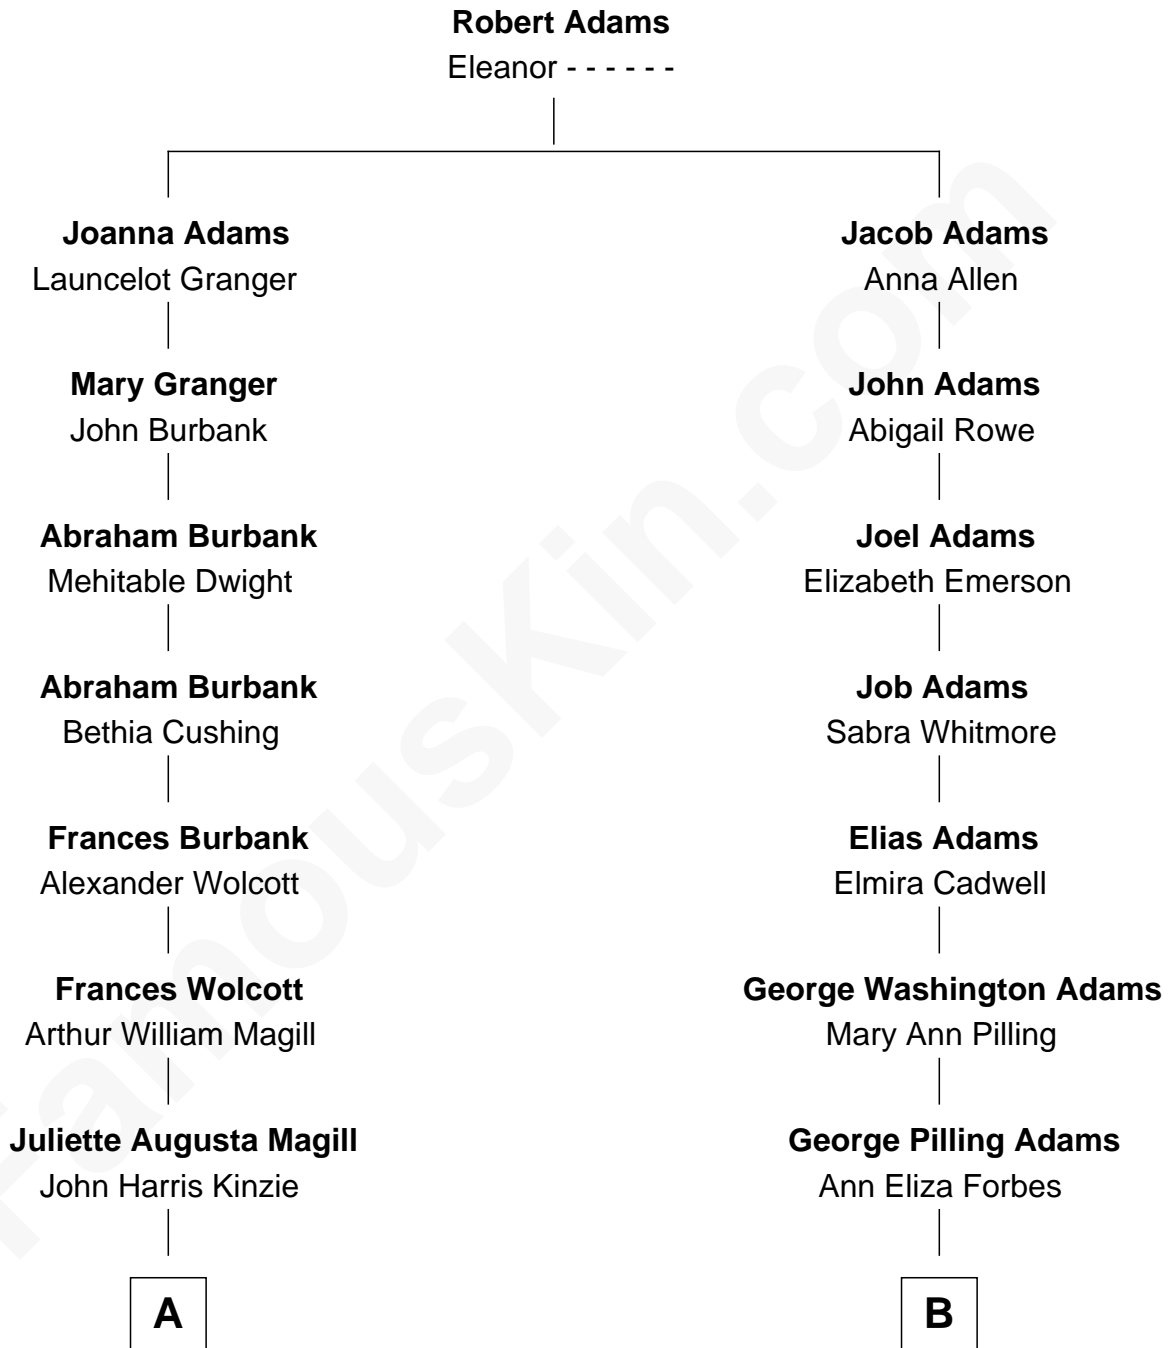

# FamousKin.com Relationship Chart of

**Juliette Gordon Low**  
*Founder of the Girl Scouts*

8th cousin 2 times removed of

**Steve Young**

*NFL Hall of Fame Quarterback*

**A**

**Eleanor Lytle Kinzie**  
William Washington Gordon

**Juliette Gordon Low**  
*Founder of the Girl Scouts*

**B**

**George Henry Adams**  
Mary Ann Green

**Mary Ann Adams**  
Arnold Gorin Steed

**Sherry Ann Steed**  
LeGrande L. Young

**Steve Young**  
*NFL Hall of Fame Quarterback*