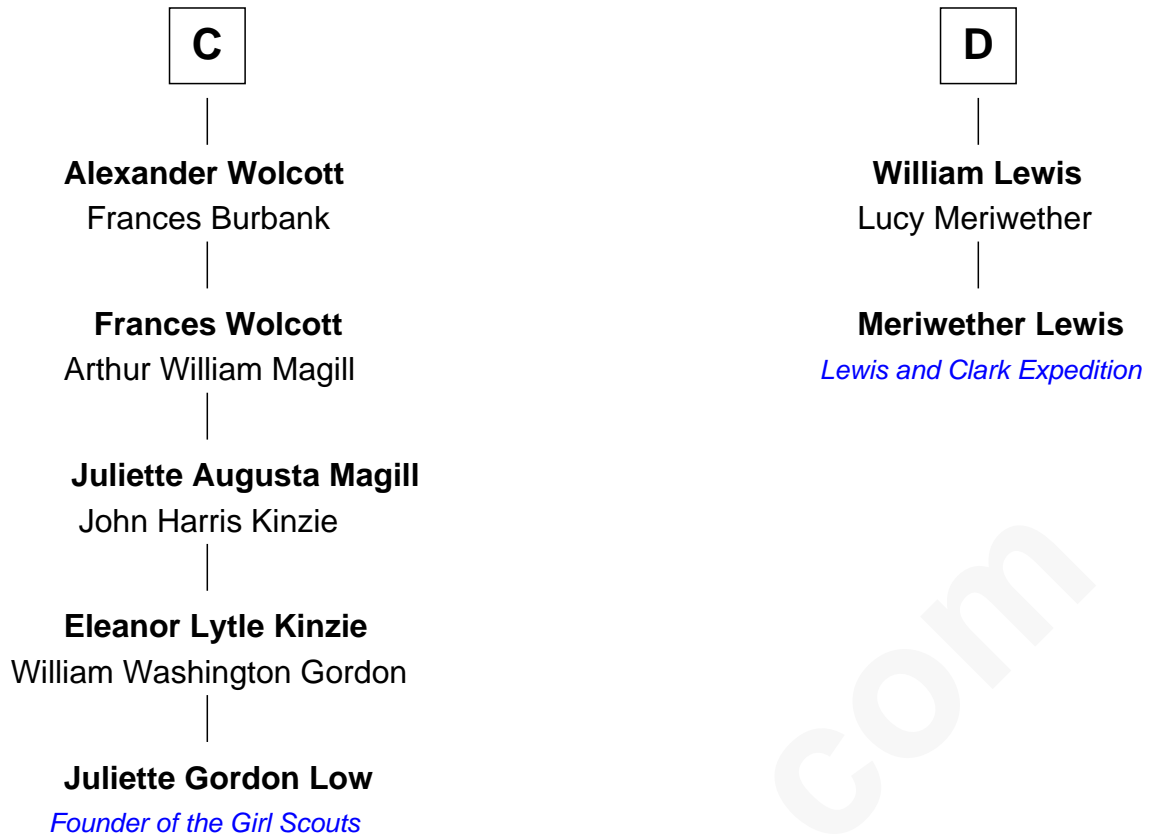

FamousKin.com

Relationship Chart of

Juliette Gordon Low
Founder of the Girl Scouts

18th cousin 3 times removed of

Meriwether Lewis
Lewis and Clark Expedition

John, King of England
 Isabelle of Angoulême

Henry III, King of England
 Eleanor of Provence

Edmund Plantagenet
 Blanche of Artois

Henry Plantagenet
 Maud de Chaworth

Eleanor Plantagenet
 Richard Fitzalan

Sir Richard Fitzalan
 Elizabeth de Bohun

Elizabeth Fitzalan
 Sir Robert Goushill

Joan Goushill
 Sir Thomas Stanley

A

Henry III, King of England
 Eleanor of Provence

Edmund Plantagenet
 Blanche of Artois

Henry Plantagenet
 Maud de Chaworth

Joan of Lancaster
 John de Mowbray

John de Mowbray
 Elizabeth de Segrave

Eleanor de Mowbray
 John de Welles

Eudo de Welles
 Maud de Greystoke

B

FamousKin.com