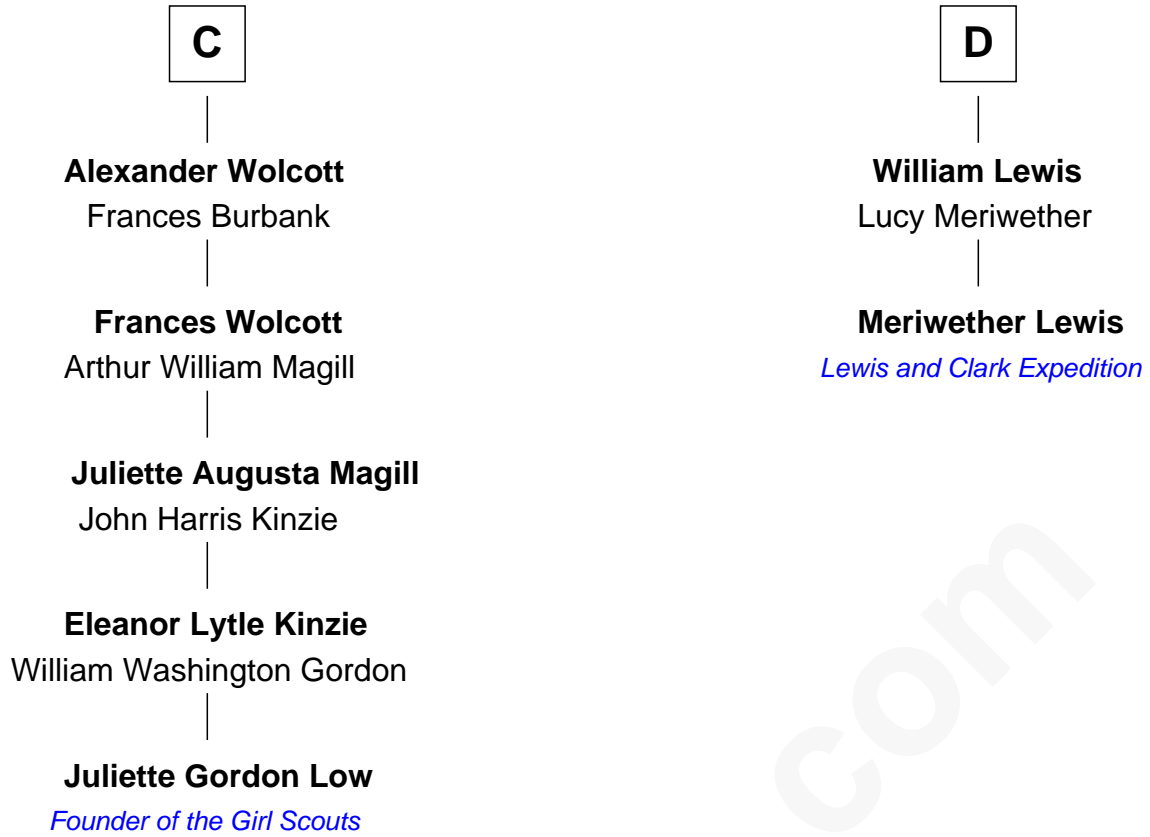

FamousKin.com Relationship Chart of

Juliette Gordon Low
Founder of the Girl Scouts

18th cousin 3 times removed of

Meriwether Lewis
Lewis and Clark Expedition

A

Sir John Stanley
Elizabeth Weever

Margery Stanley
Sir William Torbock

Thomas Torbock
Elizabeth Moore

William Torbock
Catherine Gerard

Margaret Torbock
Oliver Mainwaring

Oliver Mainwaring
Prudence Ashe

Oliver Mainwaring
Hannah Raymond

Love Mainwaring
John Richards

George Richards
Hester Hough

Mary Richards
Alexander Wolcott

C

B

Sir Lionel de Welles
Joan de Waterton

Margaret de Welles
Sir Thomas Dymoke

Sir Robert Dymoke
Ann Sparrow

Sir Edward Dymoke
Anne Talboys

Frances Dymoke
Sir Thomas Windebank

Mildred Windebank
Robert Reade

Col. George Reade
Elizabeth Martiau

Mildred Reade
Col. Augustine Warner

Elizabeth Warner
Col. John Lewis

Col. Robert Lewis
Jane Meriwether

D

FamousKin.com