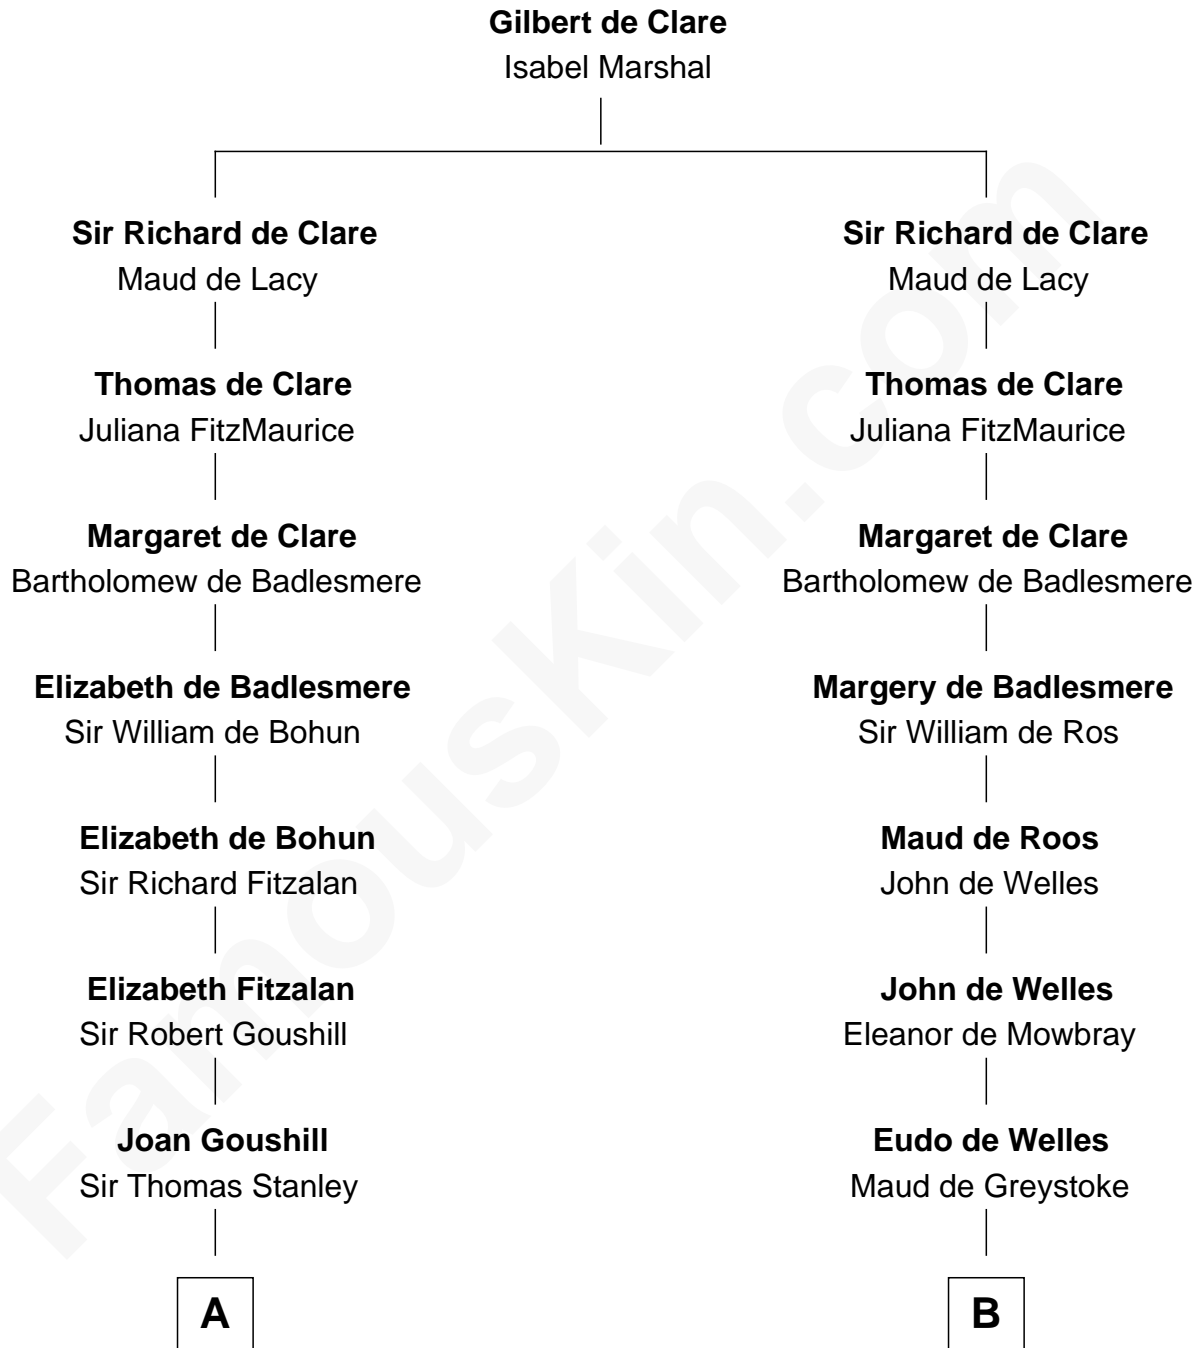

FamousKin.com
Relationship Chart of
Juliette Gordon Low
Founder of the Girl Scouts

18th cousin 3 times removed of

Meriwether Lewis
Lewis and Clark Expedition

C

Alexander Wolcott

Frances Burbank

Frances Wolcott

Arthur William Magill

Juliette Augusta Magill

John Harris Kinzie

Eleanor Lytle Kinzie

William Washington Gordon

Juliette Gordon Low

Founder of the Girl Scouts

D

William Lewis

Lucy Meriwether

Meriwether Lewis

Lewis and Clark Expedition

FamousKin.com