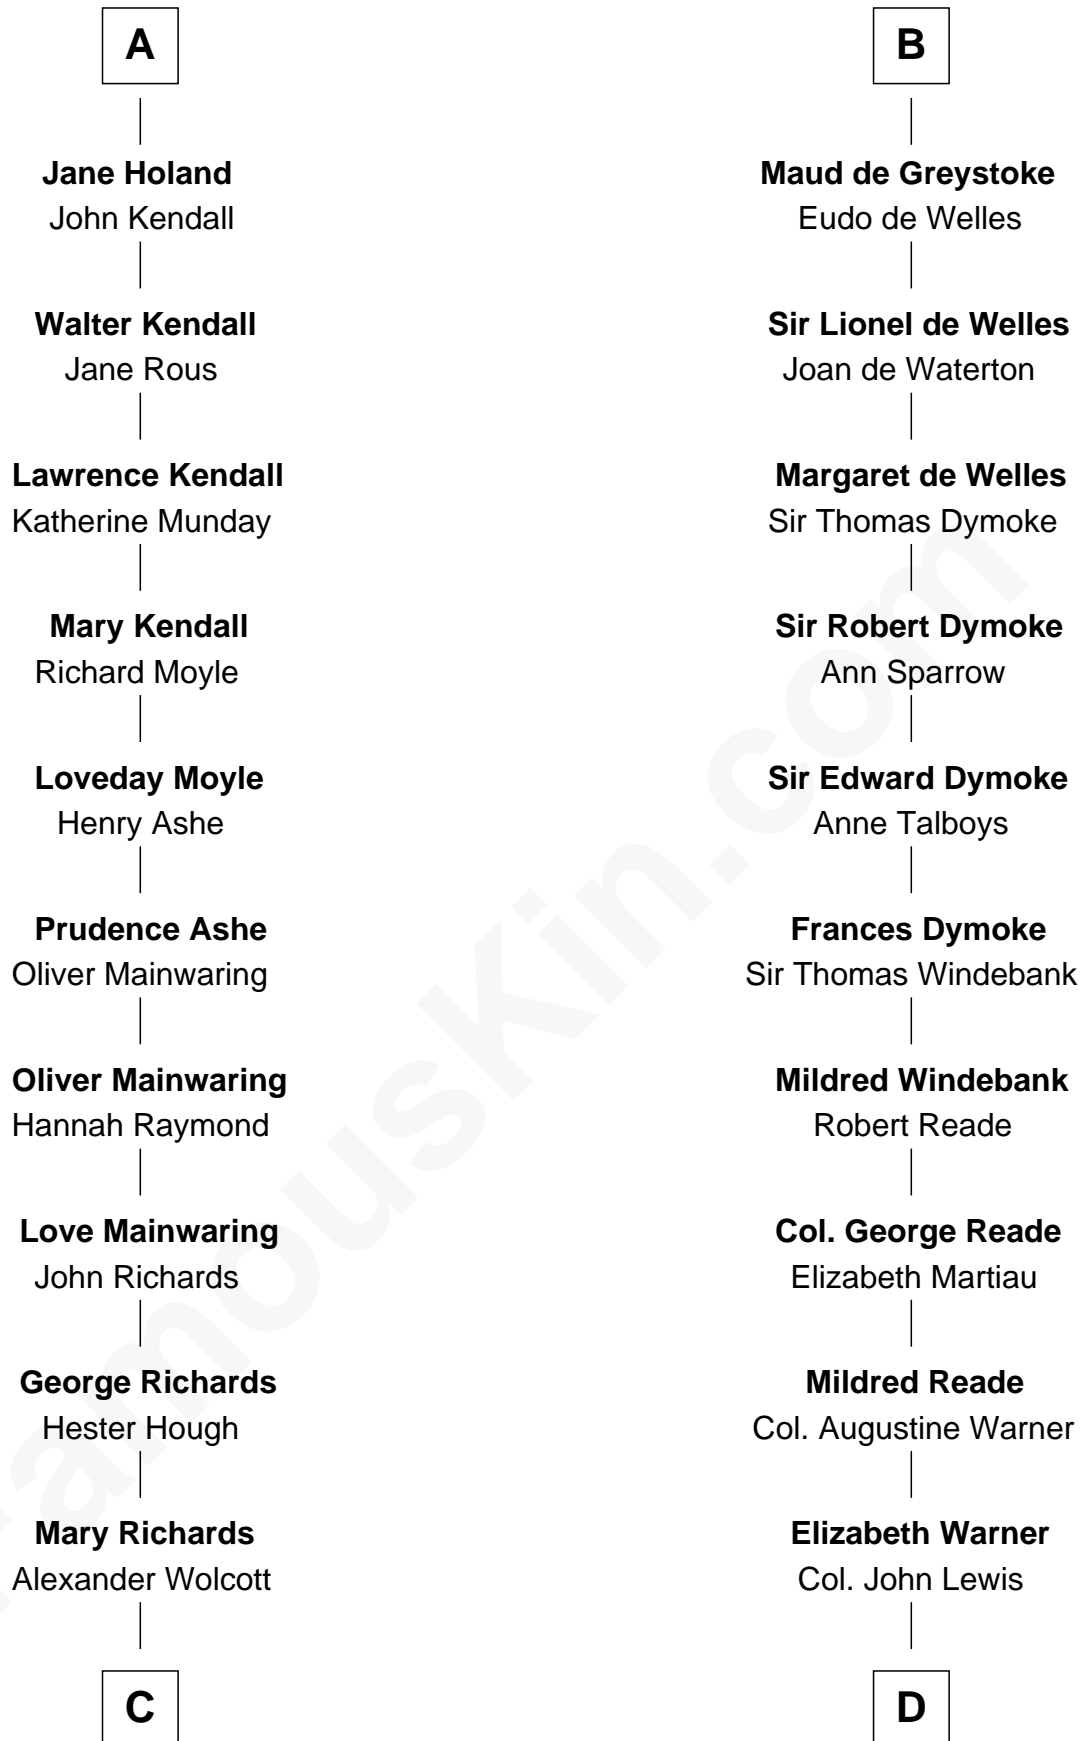

# FamousKin.com Relationship Chart of

**Juliette Gordon Low**  
*Founder of the Girl Scouts*

19th cousin 2 times removed of

**Meriwether Lewis**  
*Lewis and Clark Expedition*

**C**

**Alexander Wolcott**

Frances Burbank

**Frances Wolcott**

Arthur William Magill

**Juliette Augusta Magill**

John Harris Kinzie

**Eleanor Lytle Kinzie**

William Washington Gordon

**Juliette Gordon Low**

*Founder of the Girl Scouts*

**D**

**Col. Robert Lewis**

Jane Meriwether

**William Lewis**

Lucy Meriwether

**Meriwether Lewis**

*Lewis and Clark Expedition*

FamousKin.com