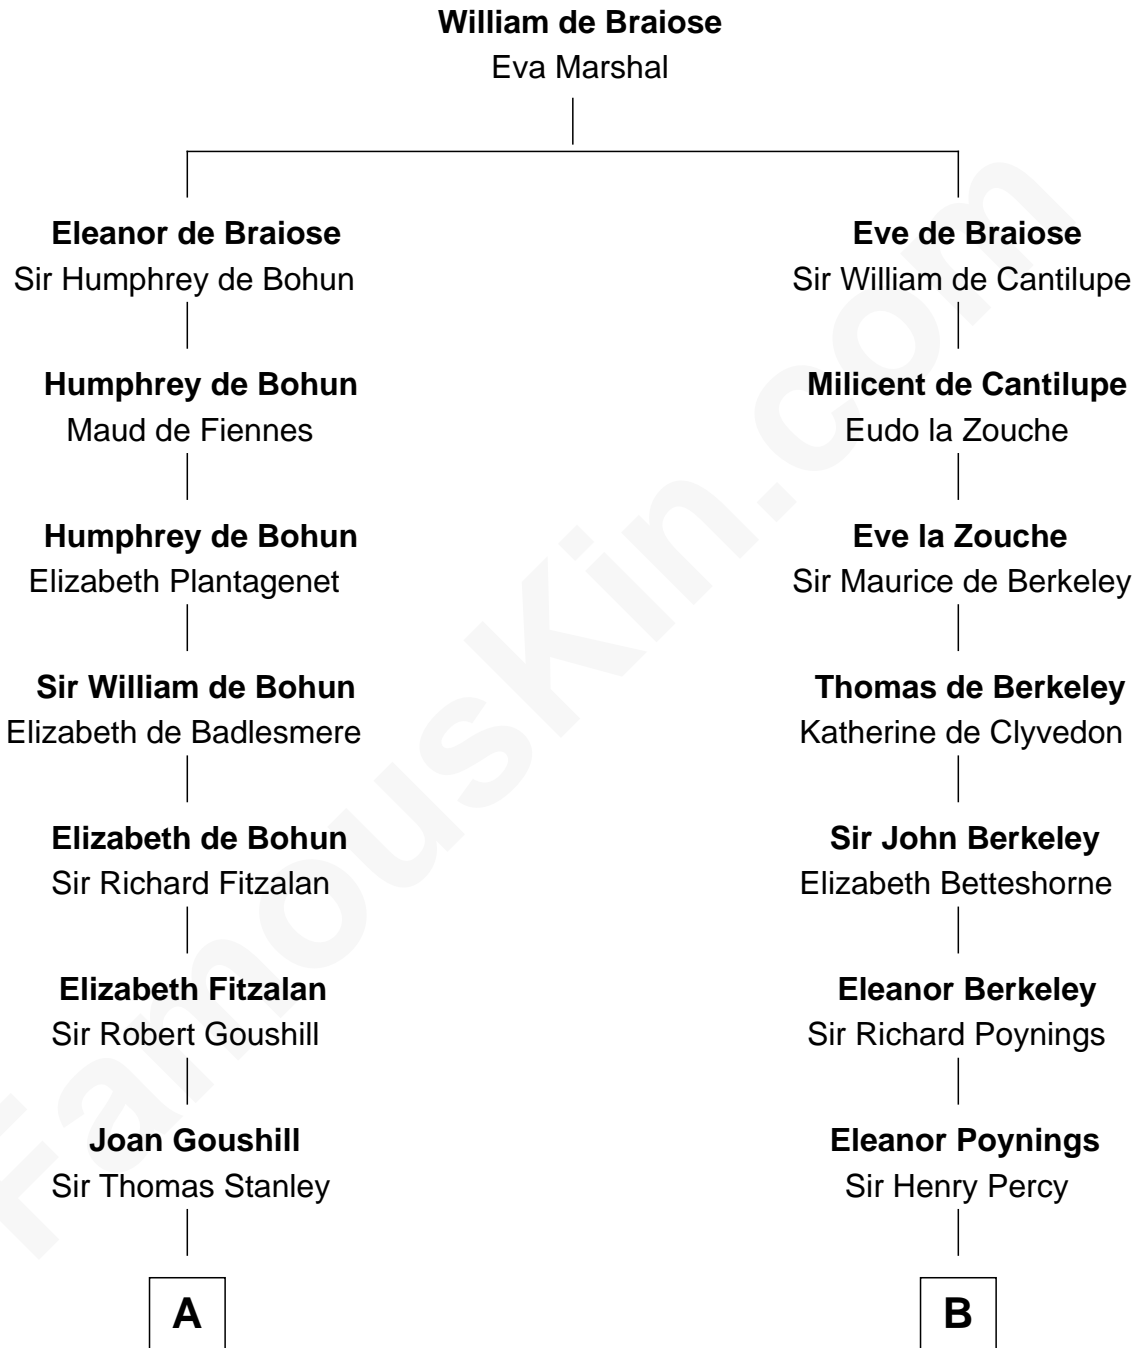

FamousKin.com Relationship Chart of

Juliette Gordon Low
Founder of the Girl Scouts

17th cousin 4 times removed of

Meriwether Lewis
Lewis and Clark Expedition

A

Sir John Stanley
Elizabeth Weever

Margery Stanley
Sir William Torbock

Thomas Torbock
Elizabeth Moore

William Torbock
Catherine Gerard

Margaret Torbock
Oliver Mainwaring

Oliver Mainwaring
Prudence Ashe

Oliver Mainwaring
Hannah Raymond

Love Mainwaring
John Richards

George Richards
Hester Hough

Col. George Reade
Elizabeth Martiau

Mildred Reade
Col. Augustine Warner

Elizabeth Warner
Col. John Lewis

Col. Robert Lewis
Jane Meriwether

William Lewis
Lucy Meriwether

Meriwether Lewis
Lewis and Clark Expedition