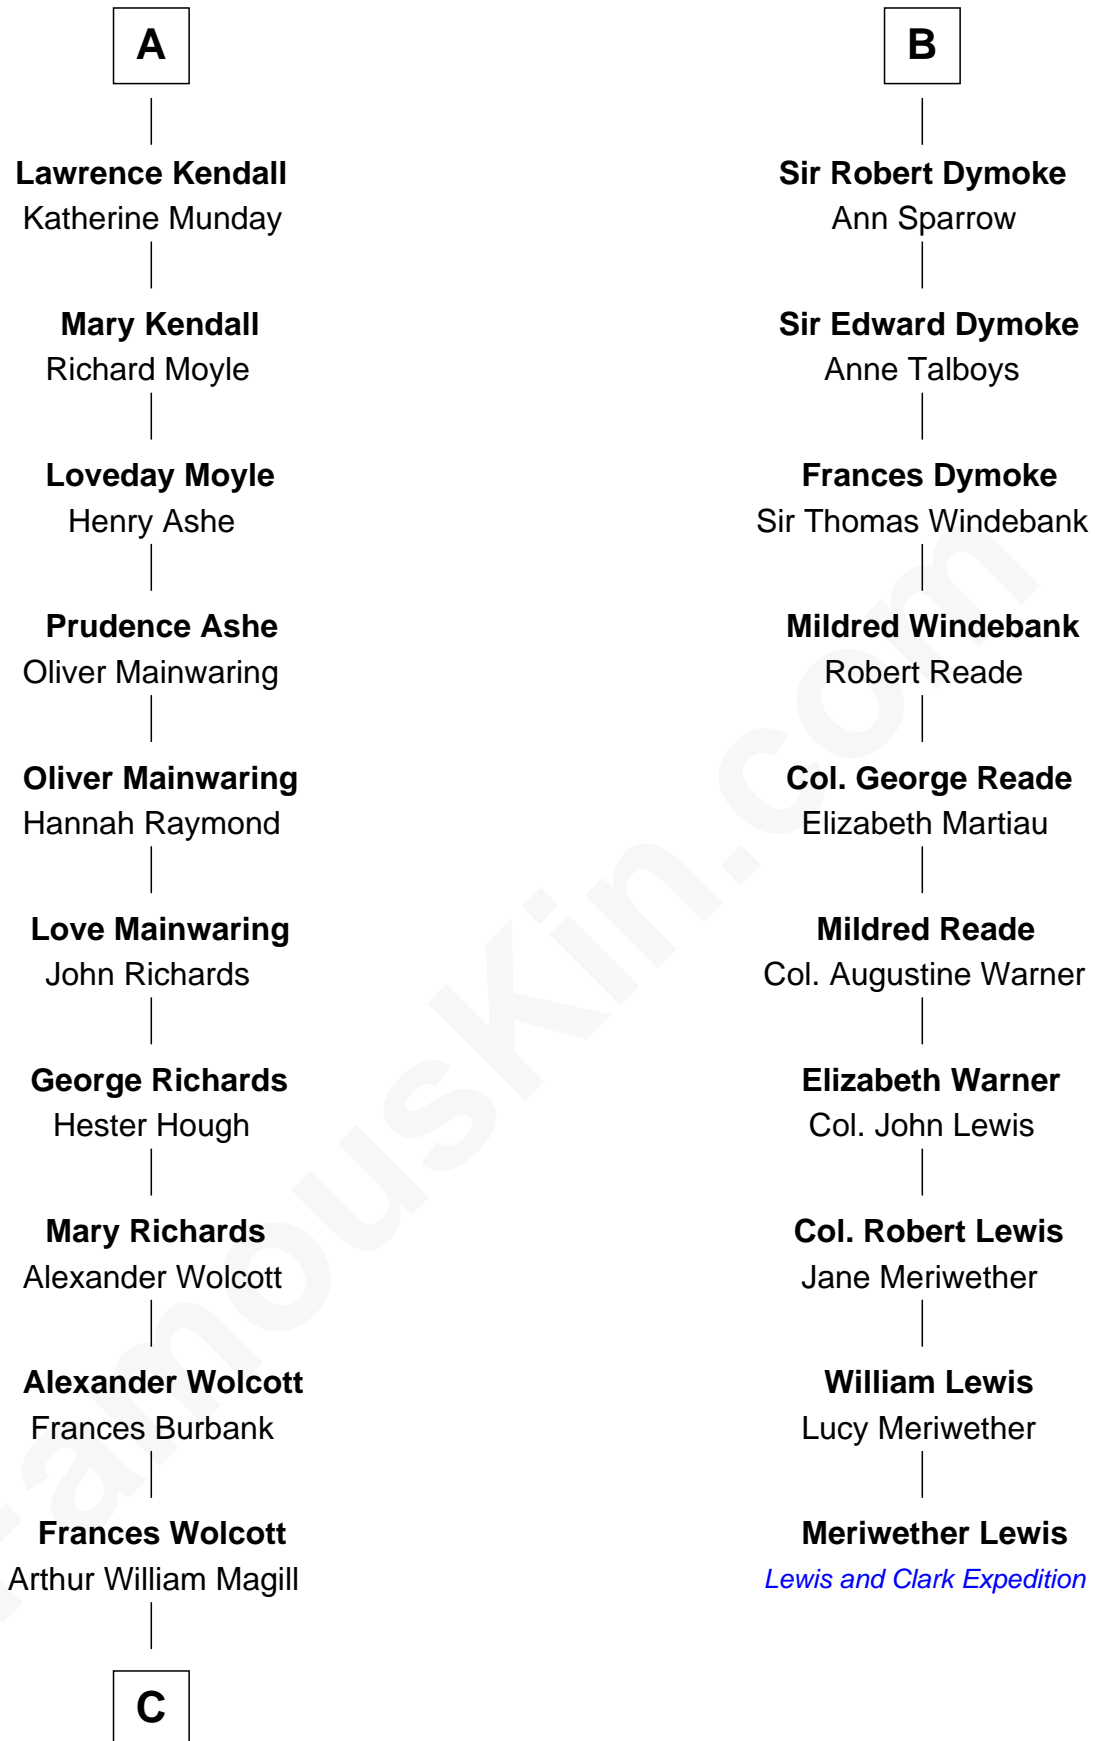

**FamousKin.com**  
**Relationship Chart of**  
**Juliette Gordon Low**  
*Founder of the Girl Scouts*

16th cousin 3 times removed of

**Meriwether Lewis**  
*Lewis and Clark Expedition*

**C**

—  
**Juliette Augusta Magill**

John Harris Kinzie

—  
**Eleanor Lytle Kinzie**

William Washington Gordon

—  
**Juliette Gordon Low**

*Founder of the Girl Scouts*

FamousKin.com