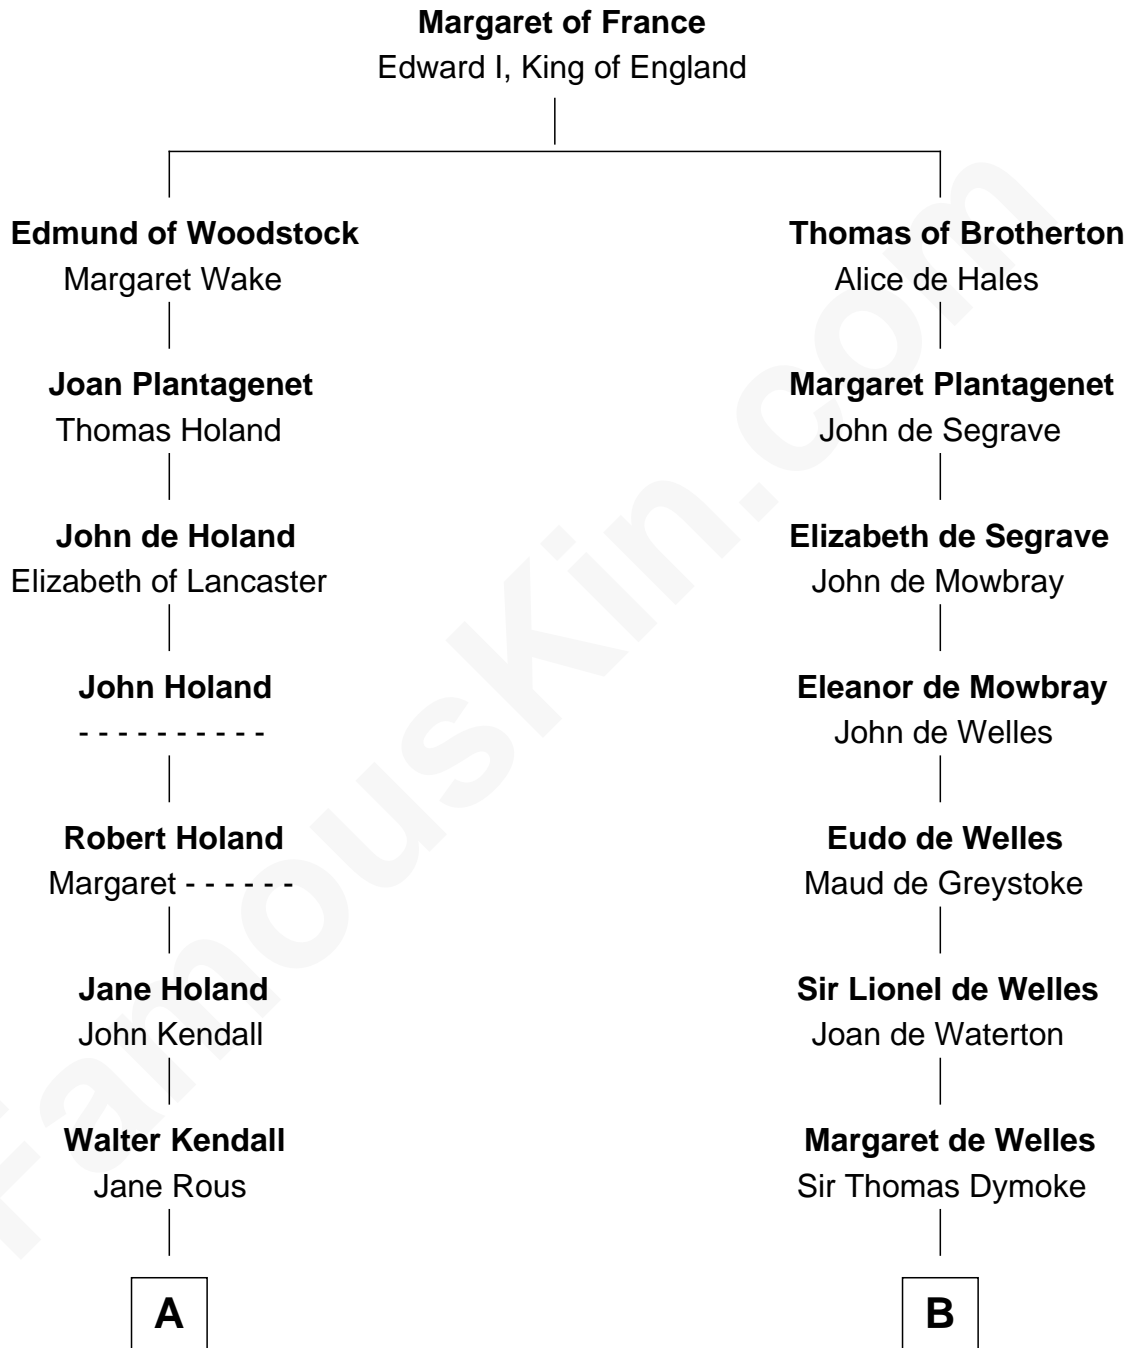

**FamousKin.com**  
**Relationship Chart of**  
**Juliette Gordon Low**  
*Founder of the Girl Scouts*

16th cousin 3 times removed of

**Meriwether Lewis**  
*Lewis and Clark Expedition*

**C**

—  
**Juliette Augusta Magill**

John Harris Kinzie

—  
**Eleanor Lytle Kinzie**

William Washington Gordon

—  
**Juliette Gordon Low**

*Founder of the Girl Scouts*

FamousKin.com