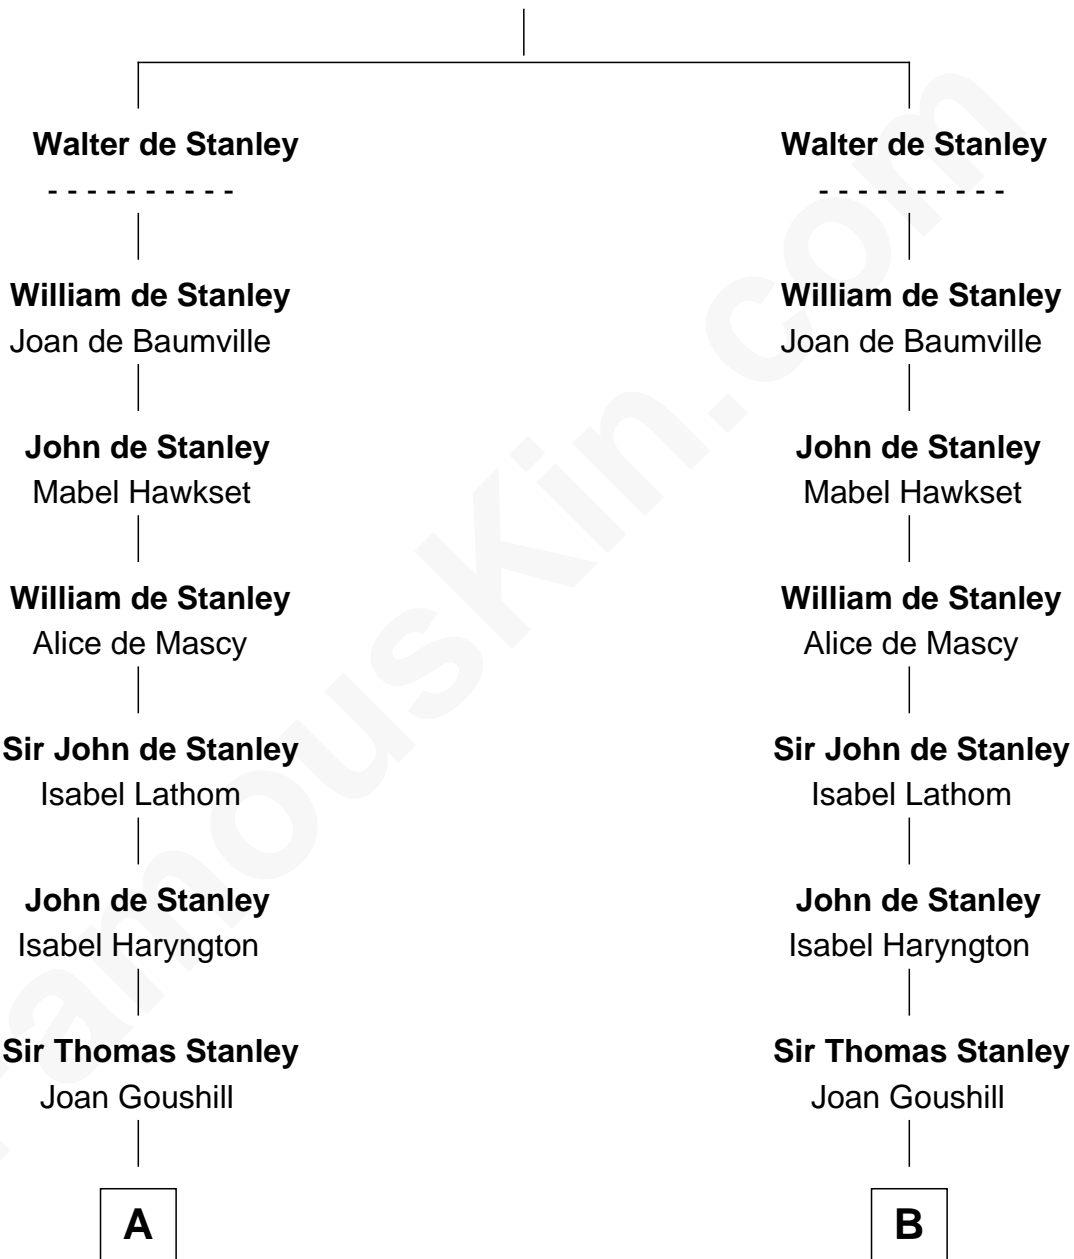

FamousKin.com
Relationship Chart of
Juliette Gordon Low
Founder of the Girl Scouts

18th cousin 3 times removed of

Meriwether Lewis
Lewis and Clark Expedition

William de Stanley

C

Alexander Wolcott

Frances Burbank

Frances Wolcott

Arthur William Magill

Juliette Augusta Magill

John Harris Kinzie

Eleanor Lytle Kinzie

William Washington Gordon

Juliette Gordon Low

Founder of the Girl Scouts

D

Lucy Meriwether

William Lewis

Meriwether Lewis

Lewis and Clark Expedition

FamousKin.com