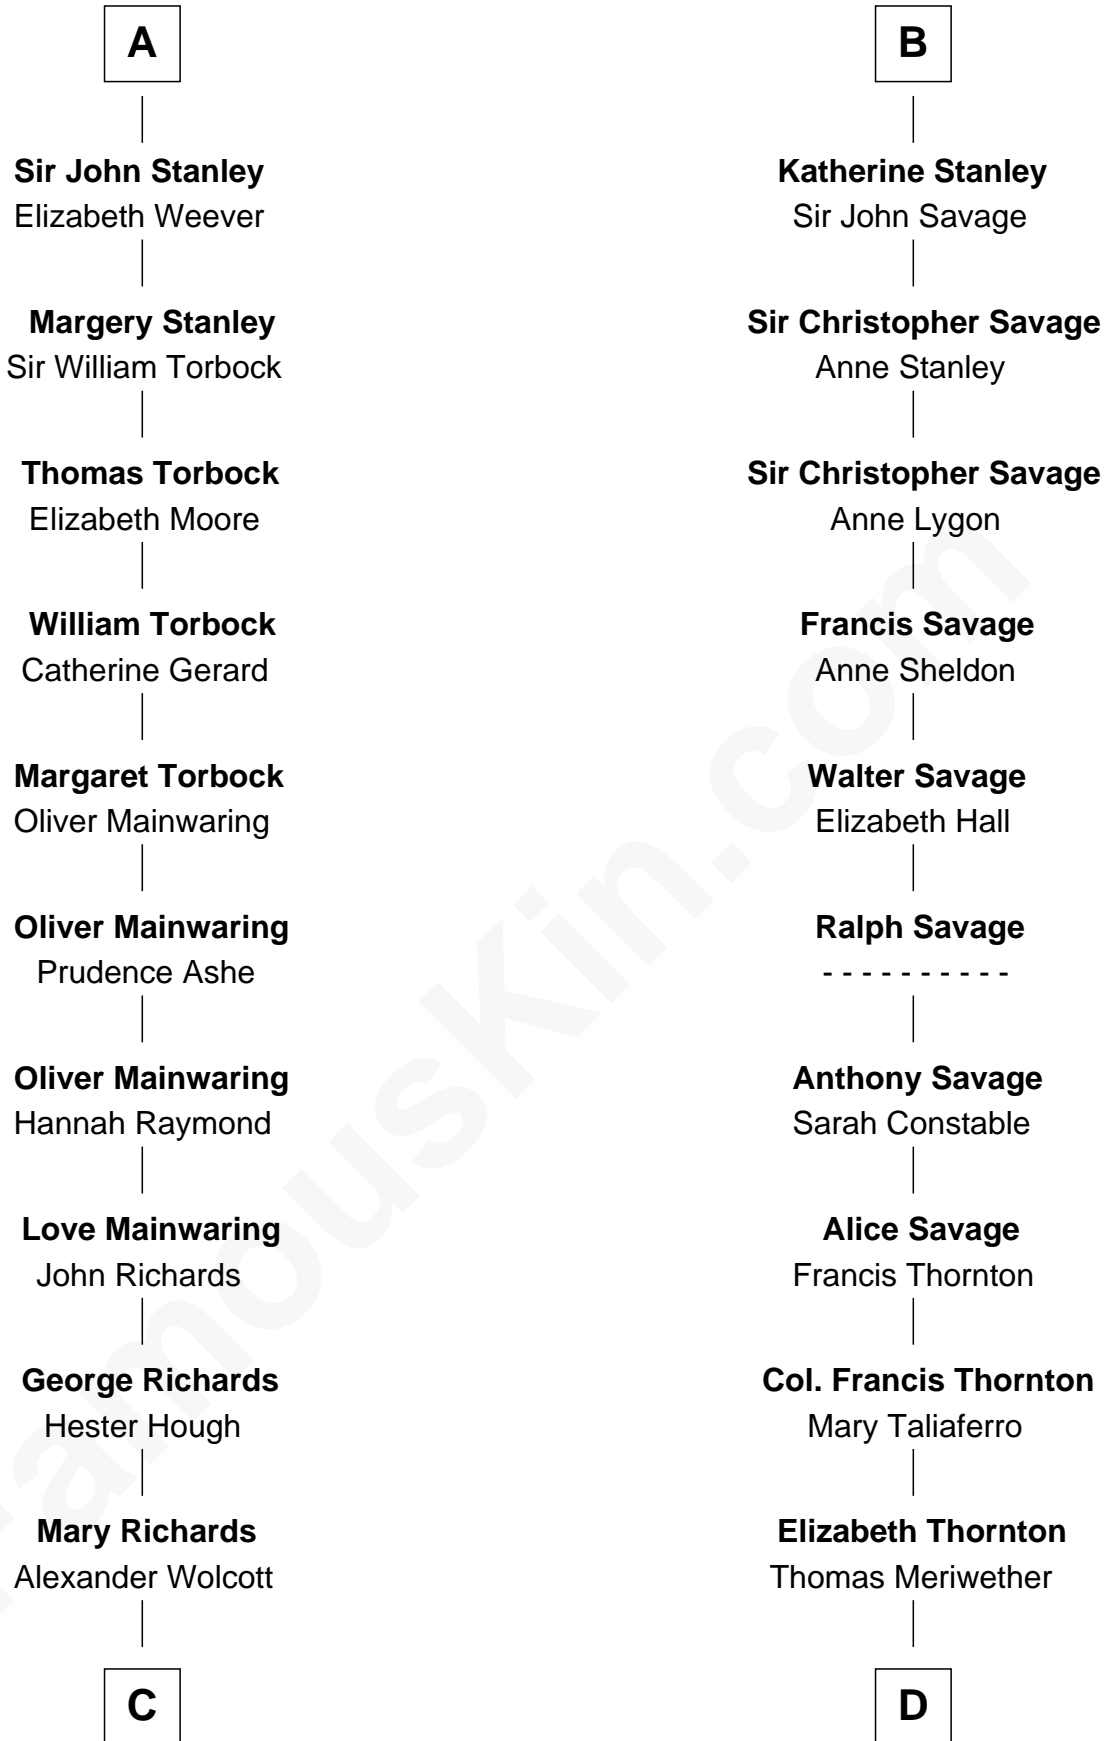

FamousKin.com Relationship Chart of

Juliette Gordon Low
Founder of the Girl Scouts

18th cousin 3 times removed of

Meriwether Lewis
Lewis and Clark Expedition

Sir Roger de Mortimer
Maud de Brewes

C

Alexander Wolcott

Frances Burbank

Frances Wolcott

Arthur William Magill

Juliette Augusta Magill

John Harris Kinzie

Eleanor Lytle Kinzie

William Washington Gordon

Juliette Gordon Low

Founder of the Girl Scouts

D

Lucy Meriwether

William Lewis

Meriwether Lewis

Lewis and Clark Expedition

FamousKin.com