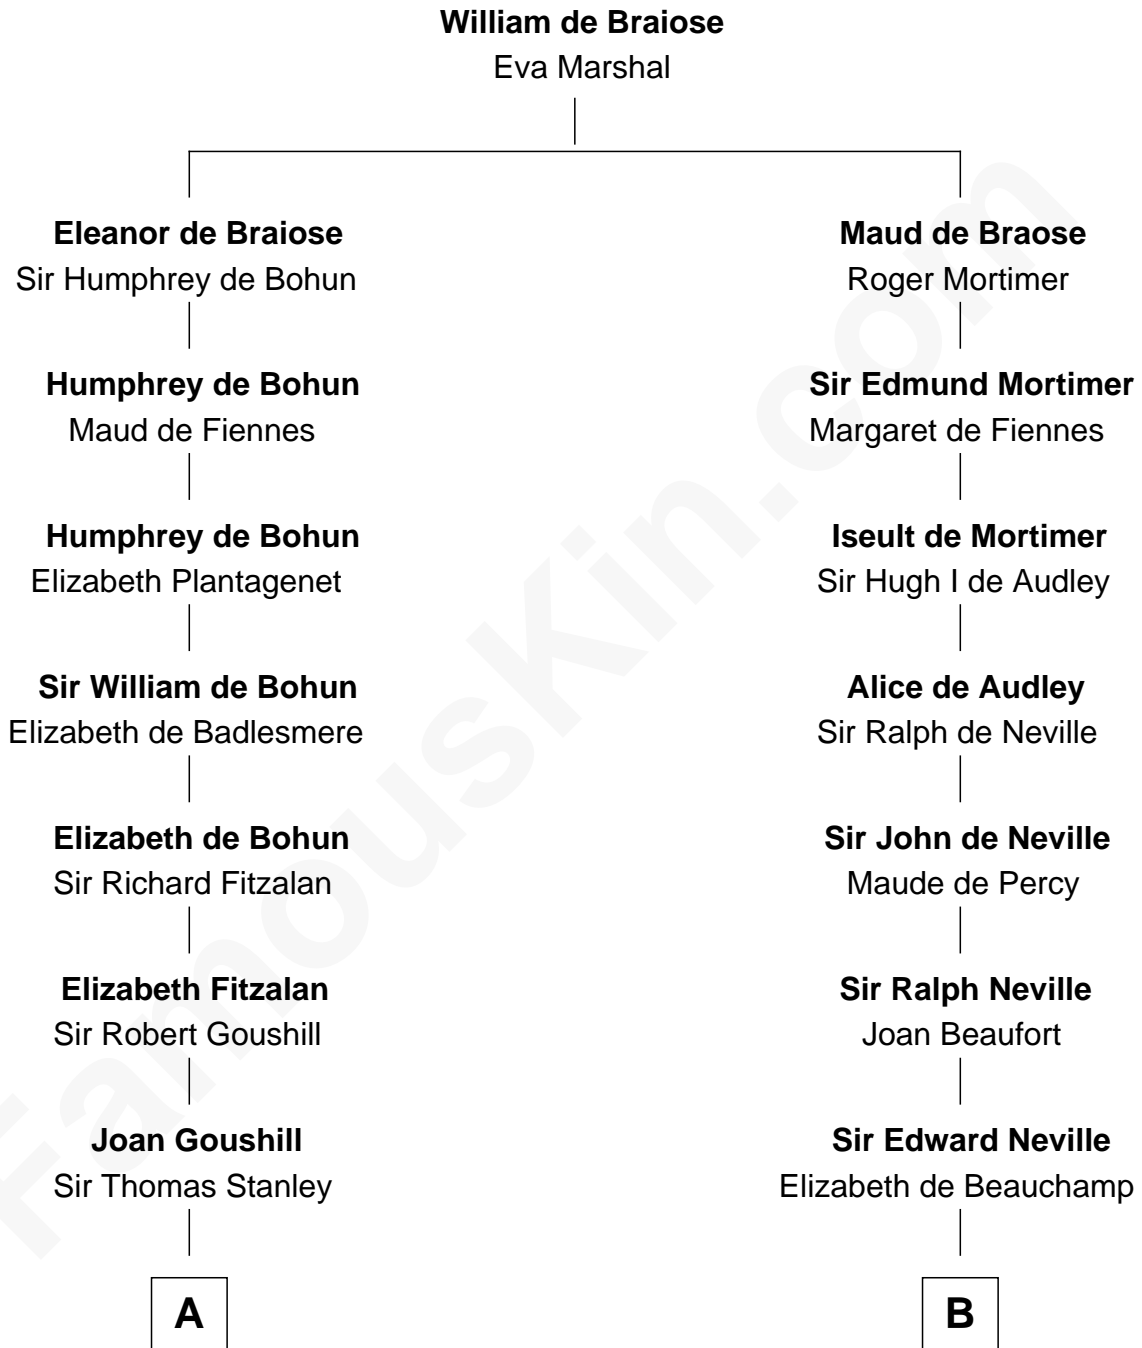

**FamousKin.com**  
**Relationship Chart of**  
**Juliette Gordon Low**  
*Founder of the Girl Scouts*

19th cousin 2 times removed of

**Lytton Strachey**  
*Author and Co-Founder of Bloomsbury Group*

**C**

**Alexander Wolcott**

Frances Burbank

**Frances Wolcott**

Arthur William Magill

**Juliette Augusta Magill**

John Harris Kinzie

**Eleanor Lytle Kinzie**

William Washington Gordon

**Juliette Gordon Low**

*Founder of the Girl Scouts*

**D**

**Edward Strachey**

Julia Woodburn Kirkpatrick

**Sir Richard Strachey**

Jane Maria Grant

**Lytton Strachey**