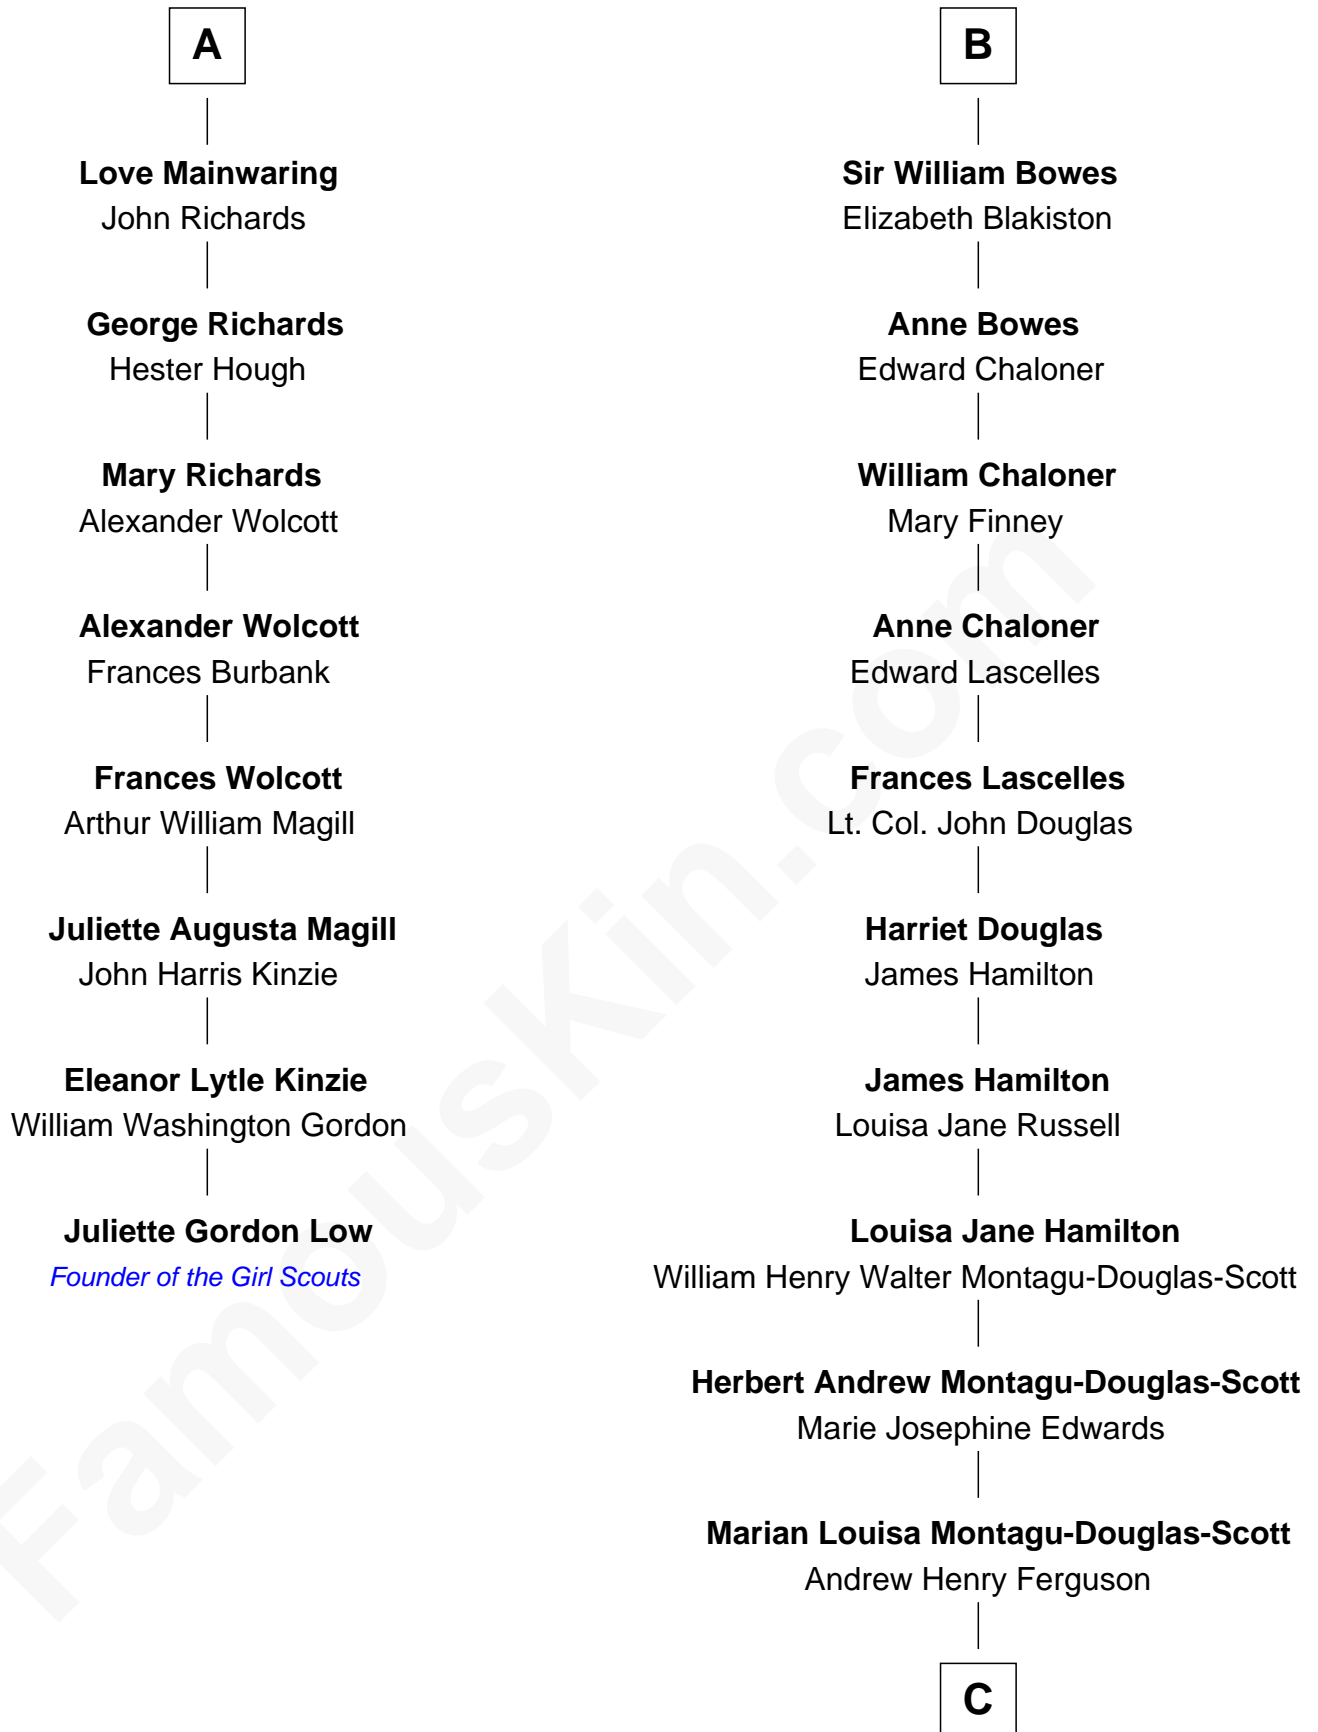

FamousKin.com
Relationship Chart of
Juliette Gordon Low
Founder of the Girl Scouts

14th cousin 4 times removed of

Sarah Ferguson
Duchess of York

Sir Thomas Stanley
 Joan Goushill

C

Ronald Ivor Ferguson

Susan Mary Wright

Sarah Ferguson

Duchess of York

FamousKin.com