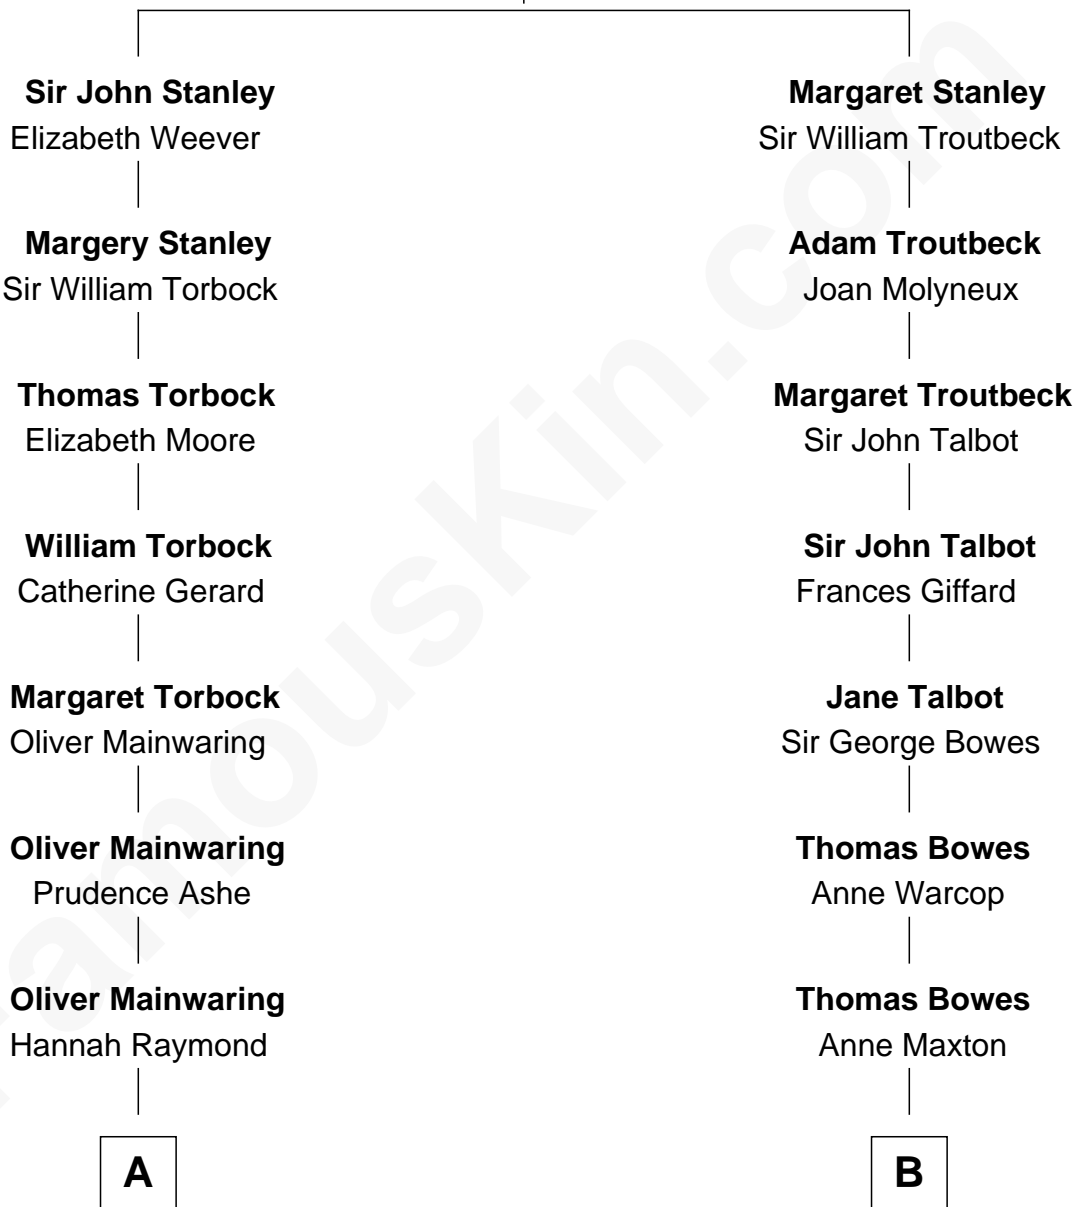

FamousKin.com
Relationship Chart of
Juliette Gordon Low
Founder of the Girl Scouts

14th cousin 4 times removed of

Sarah Ferguson
Duchess of York

Sir Thomas Stanley
 Joan Goushill

C

Ronald Ivor Ferguson

Susan Mary Wright

Sarah Ferguson

Duchess of York

FamousKin.com