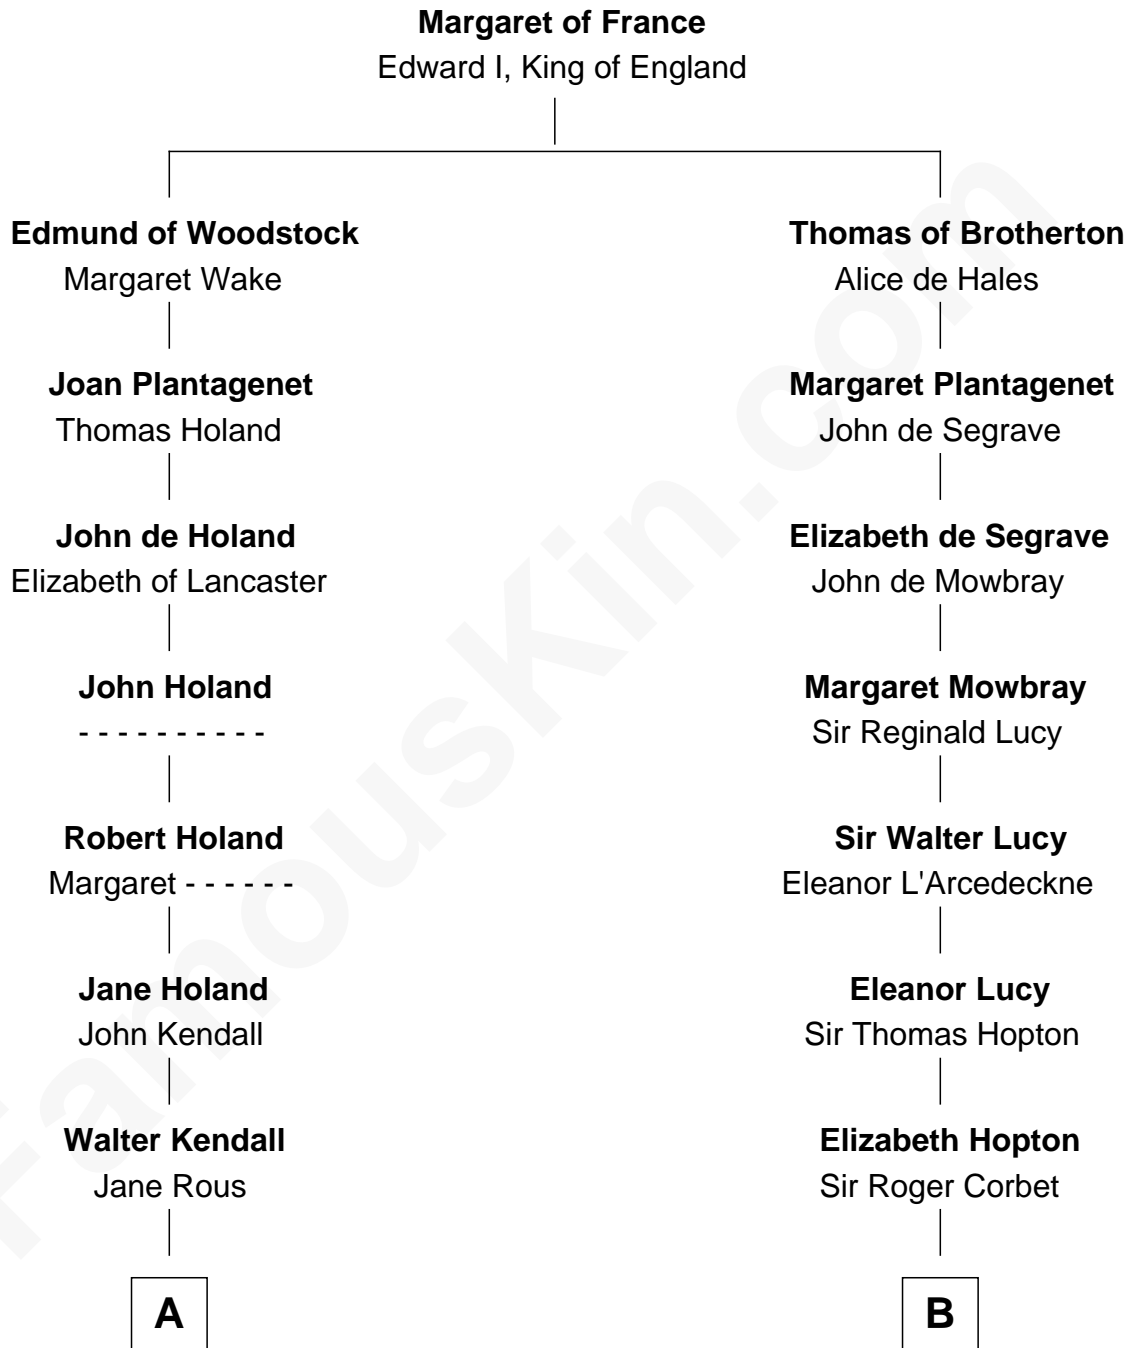

FamousKin.com Relationship Chart of

Juliette Gordon Low
Founder of the Girl Scouts

19th cousin 1 time removed of

Joan Fontaine
Movie Actress

C

Juliette Augusta Magill

John Harris Kinzie

Eleanor Lytle Kinzie

William Washington Gordon

Juliette Gordon Low

Founder of the Girl Scouts

D

John Molesworth

Louise Tomkyns

Margaret Letitia Molesworth

Charles Richard De Havilland