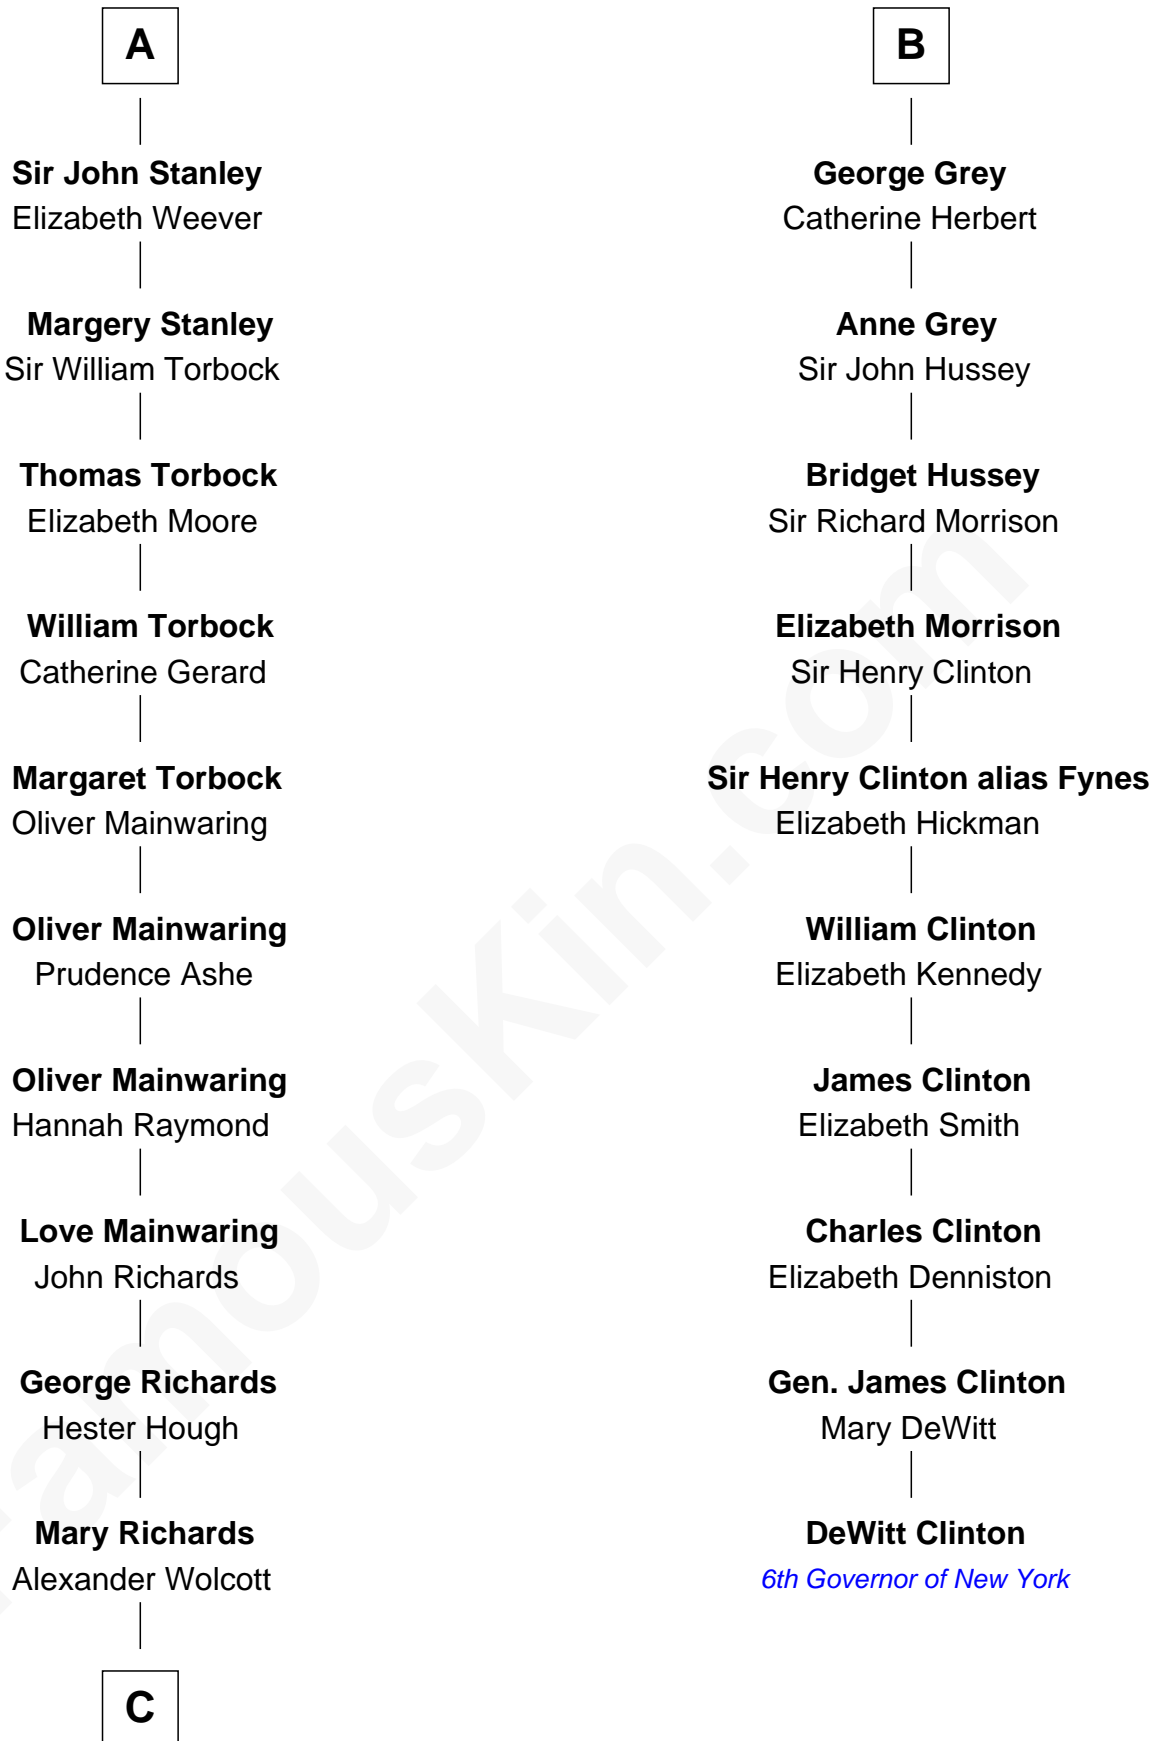

FamousKin.com Relationship Chart of

Juliette Gordon Low
Founder of the Girl Scouts

16th cousin 5 times removed of

DeWitt Clinton
6th Governor of New York

Sir Humphrey de Bohun
Maud of Eu

Sir Humphrey de Bohun
Eleanor de Braiose

Humphrey de Bohun
Maud de Fiennes

Humphrey de Bohun
Elizabeth Plantagenet

Sir William de Bohun
Elizabeth de Badlesmere

Elizabeth de Bohun
Sir Richard Fitzalan

Elizabeth Fitzalan
Sir Robert Goushill

Joan Goushill
Sir Thomas Stanley

A

Eleanor de Bohun
Sir John de Verdun

Maud de Verdun
Sir John de Grey

Sir Roger de Grey
Elizabeth de Hastings

Sir Reynold de Grey
Eleanor le Strange

Sir Reynold Grey
Margaret de Ros

Sir John Grey
Constance de Holand

Sir Edmund Grey
Katherine Percy

B

C

—
Alexander Wolcott

Frances Burbank

—
Frances Wolcott

Arthur William Magill

—
Juliette Augusta Magill