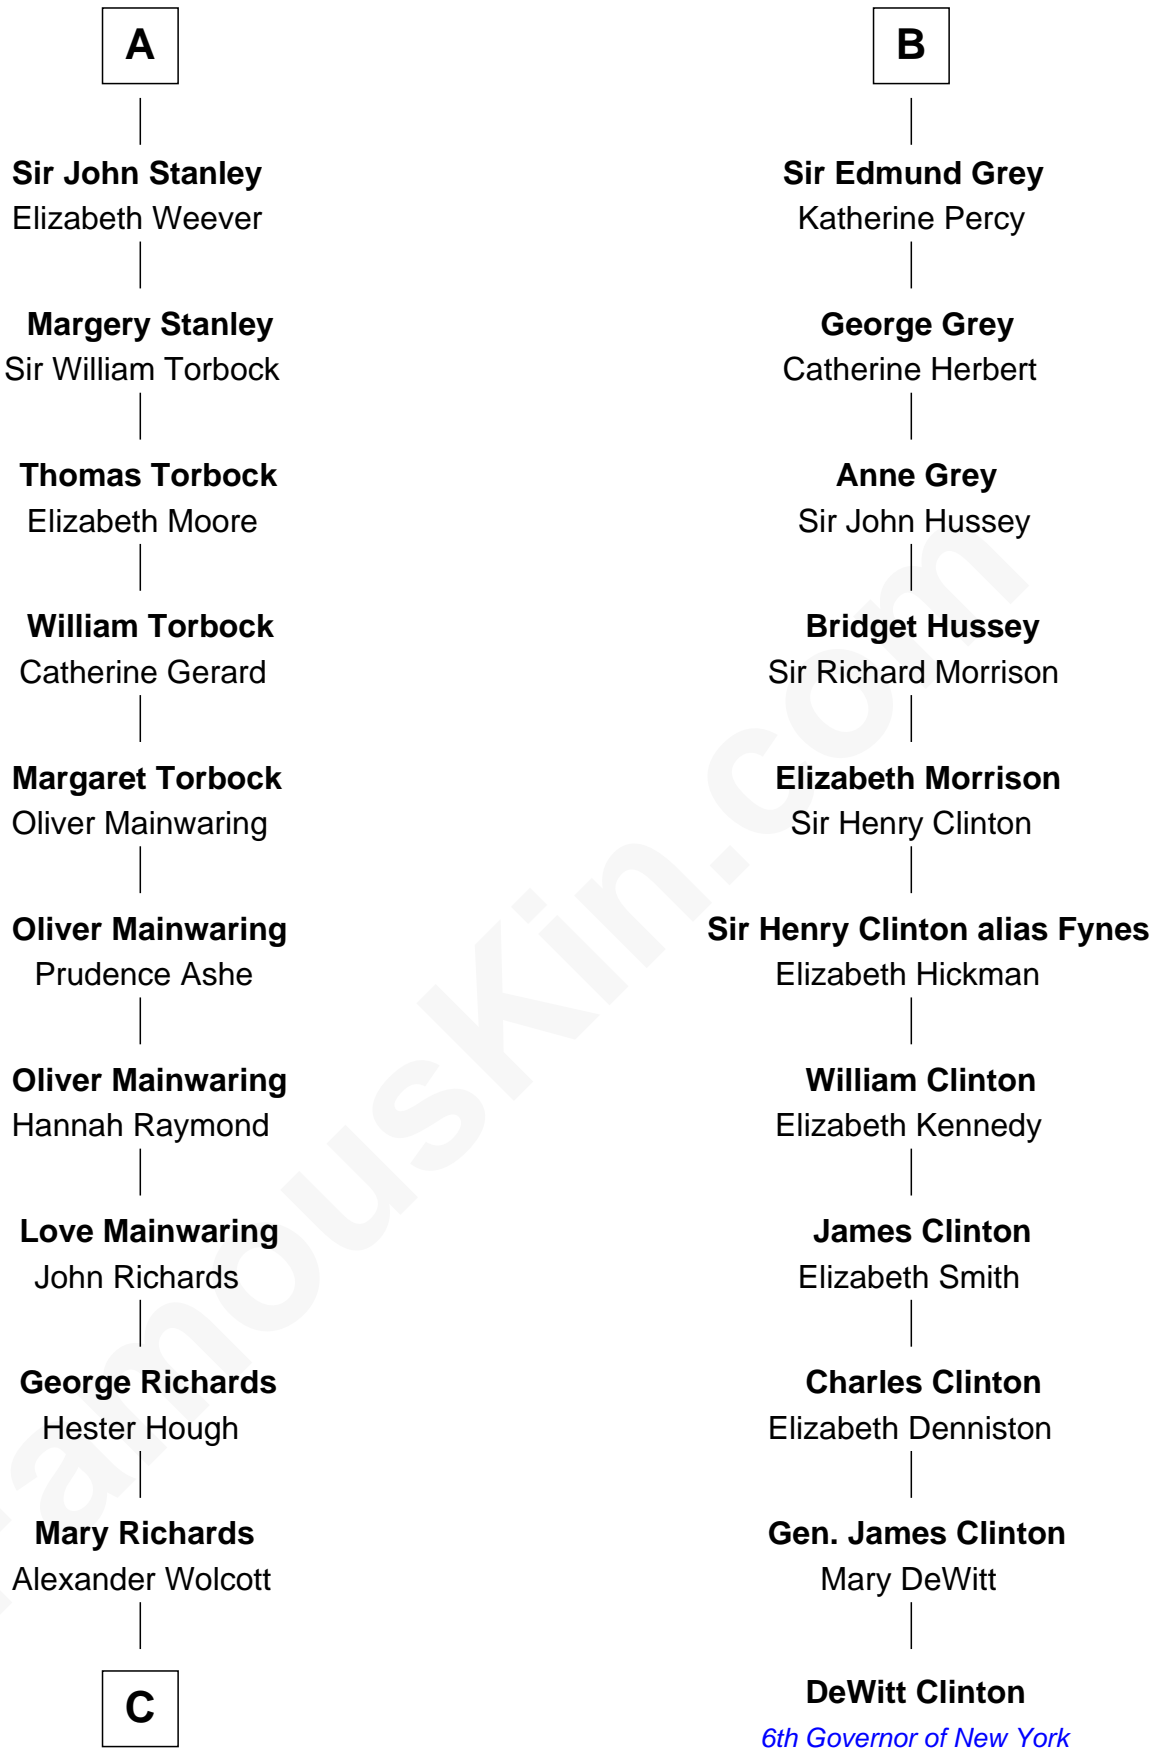

FamousKin.com Relationship Chart of

Juliette Gordon Low
Founder of the Girl Scouts

17th cousin 4 times removed of

DeWitt Clinton
6th Governor of New York

Sir John FitzGeoffrey
Isabel le Bigod

Maud FitzJohn
William de Beauchamp

Isabella de Beauchamp
Sir Patrick de Chaworth

Maud de Chaworth
Henry Plantagenet

Eleanor Plantagenet
Richard Fitzalan

Sir Richard Fitzalan
Elizabeth de Bohun

Elizabeth Fitzalan
Sir Robert Goushill

Joan Goushill
Sir Thomas Stanley

A

Maud FitzJohn
William de Beauchamp

Isabella de Beauchamp
Sir Patrick de Chaworth

Maud de Chaworth
Henry Plantagenet

Henry of Lancaster
Isabella de Beaumont

Blanche of Lancaster
John of Gaunt

Elizabeth of Lancaster
John de Holand

Constance de Holand
Sir John Grey

B

C

—
Alexander Wolcott

Frances Burbank

—
Frances Wolcott

Arthur William Magill

—
Juliette Augusta Magill