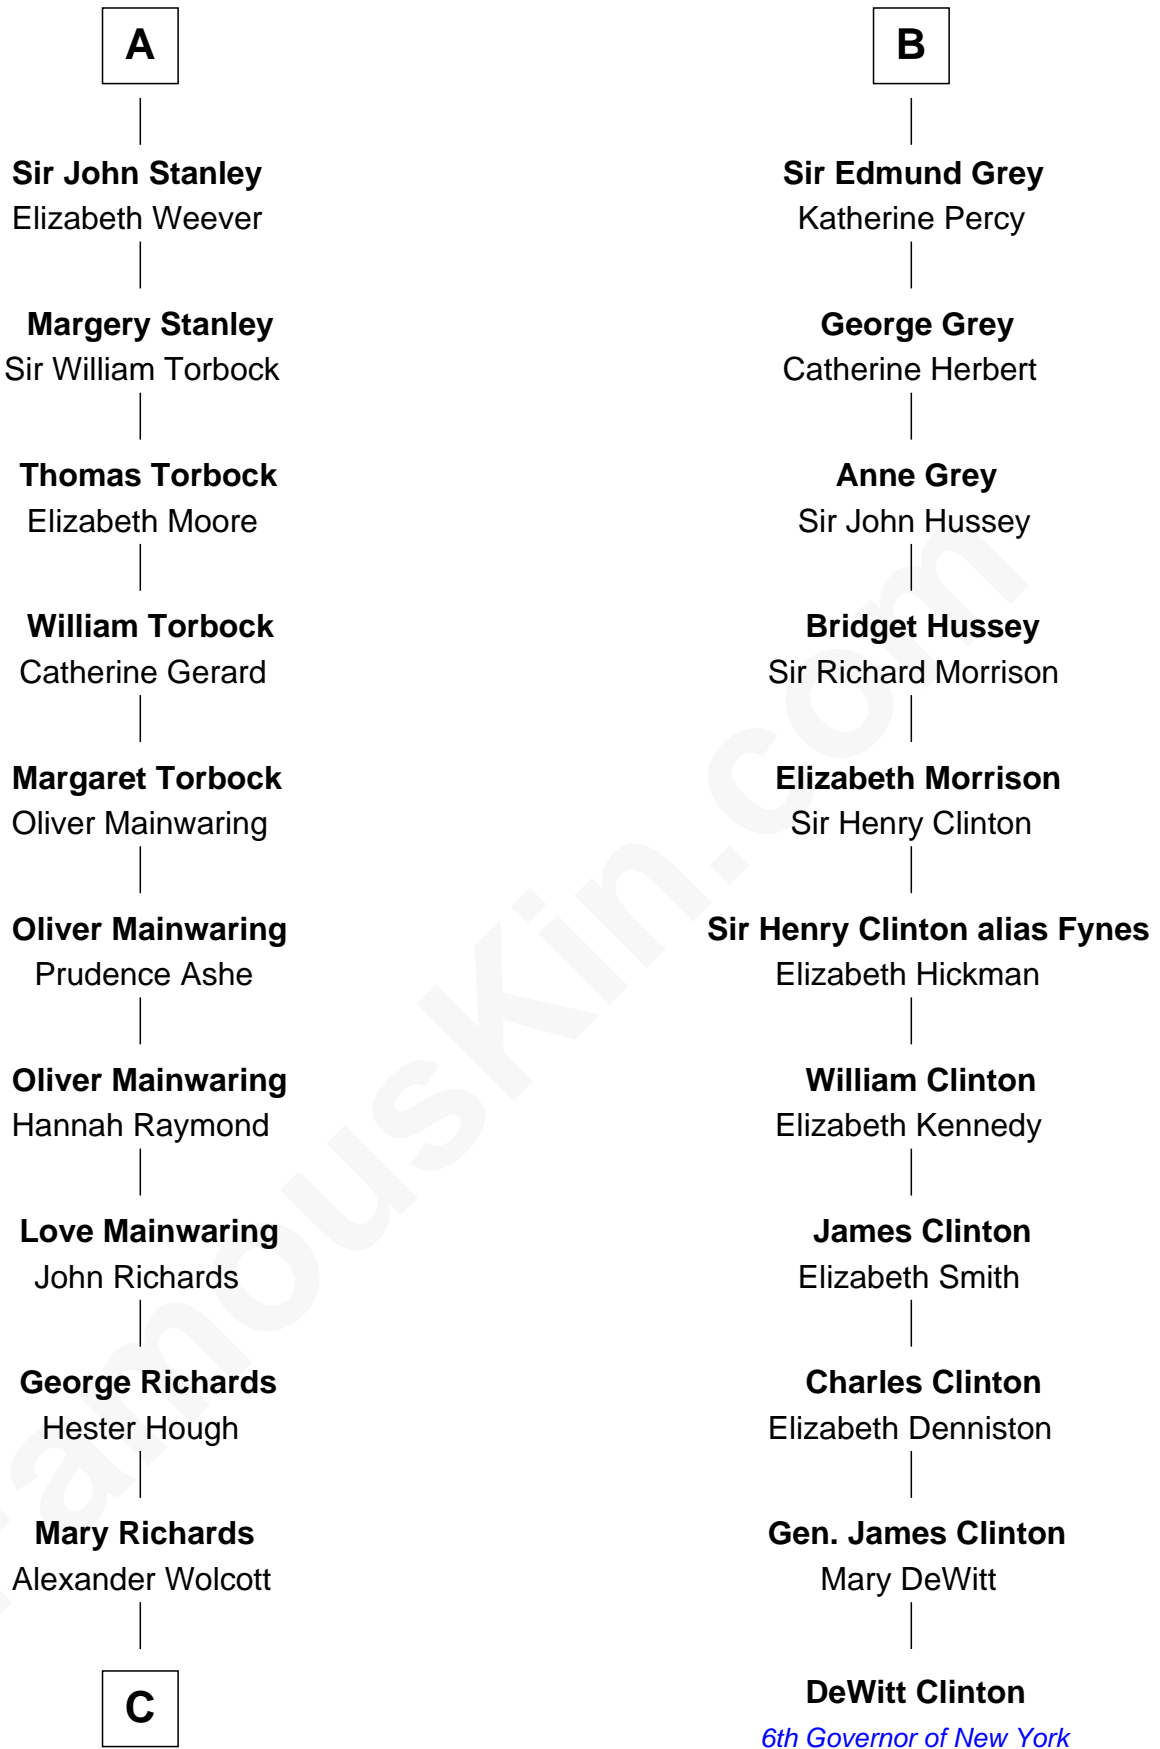

FamousKin.com Relationship Chart of

Juliette Gordon Low
Founder of the Girl Scouts

17th cousin 4 times removed of

DeWitt Clinton
6th Governor of New York

Henry II, Duke of Brabant
Marie of Hohenstaufen

Matilda of Brabant
Robert I, Count of Artois

Blanche of Artois
Edmund Plantagenet

Henry Plantagenet
Maud de Chaworth

Eleanor Plantagenet
Richard Fitzalan

Sir Richard Fitzalan
Elizabeth de Bohun

Elizabeth Fitzalan
Sir Robert Goushill

Joan Goushill
Sir Thomas Stanley

A

Henry III, Duke of Brabant
Adelaide of Burgundy

Maria of Brabant
Philip III, King of France

Margaret of France
Edward I, King of England

Edmund of Woodstock
Margaret Wake

Joan Plantagenet
Thomas Holand

John de Holand
Elizabeth of Lancaster

Constance de Holand
Sir John Grey

B

C

—
Alexander Wolcott

Frances Burbank

—
Frances Wolcott

Arthur William Magill

—
Juliette Augusta Magill