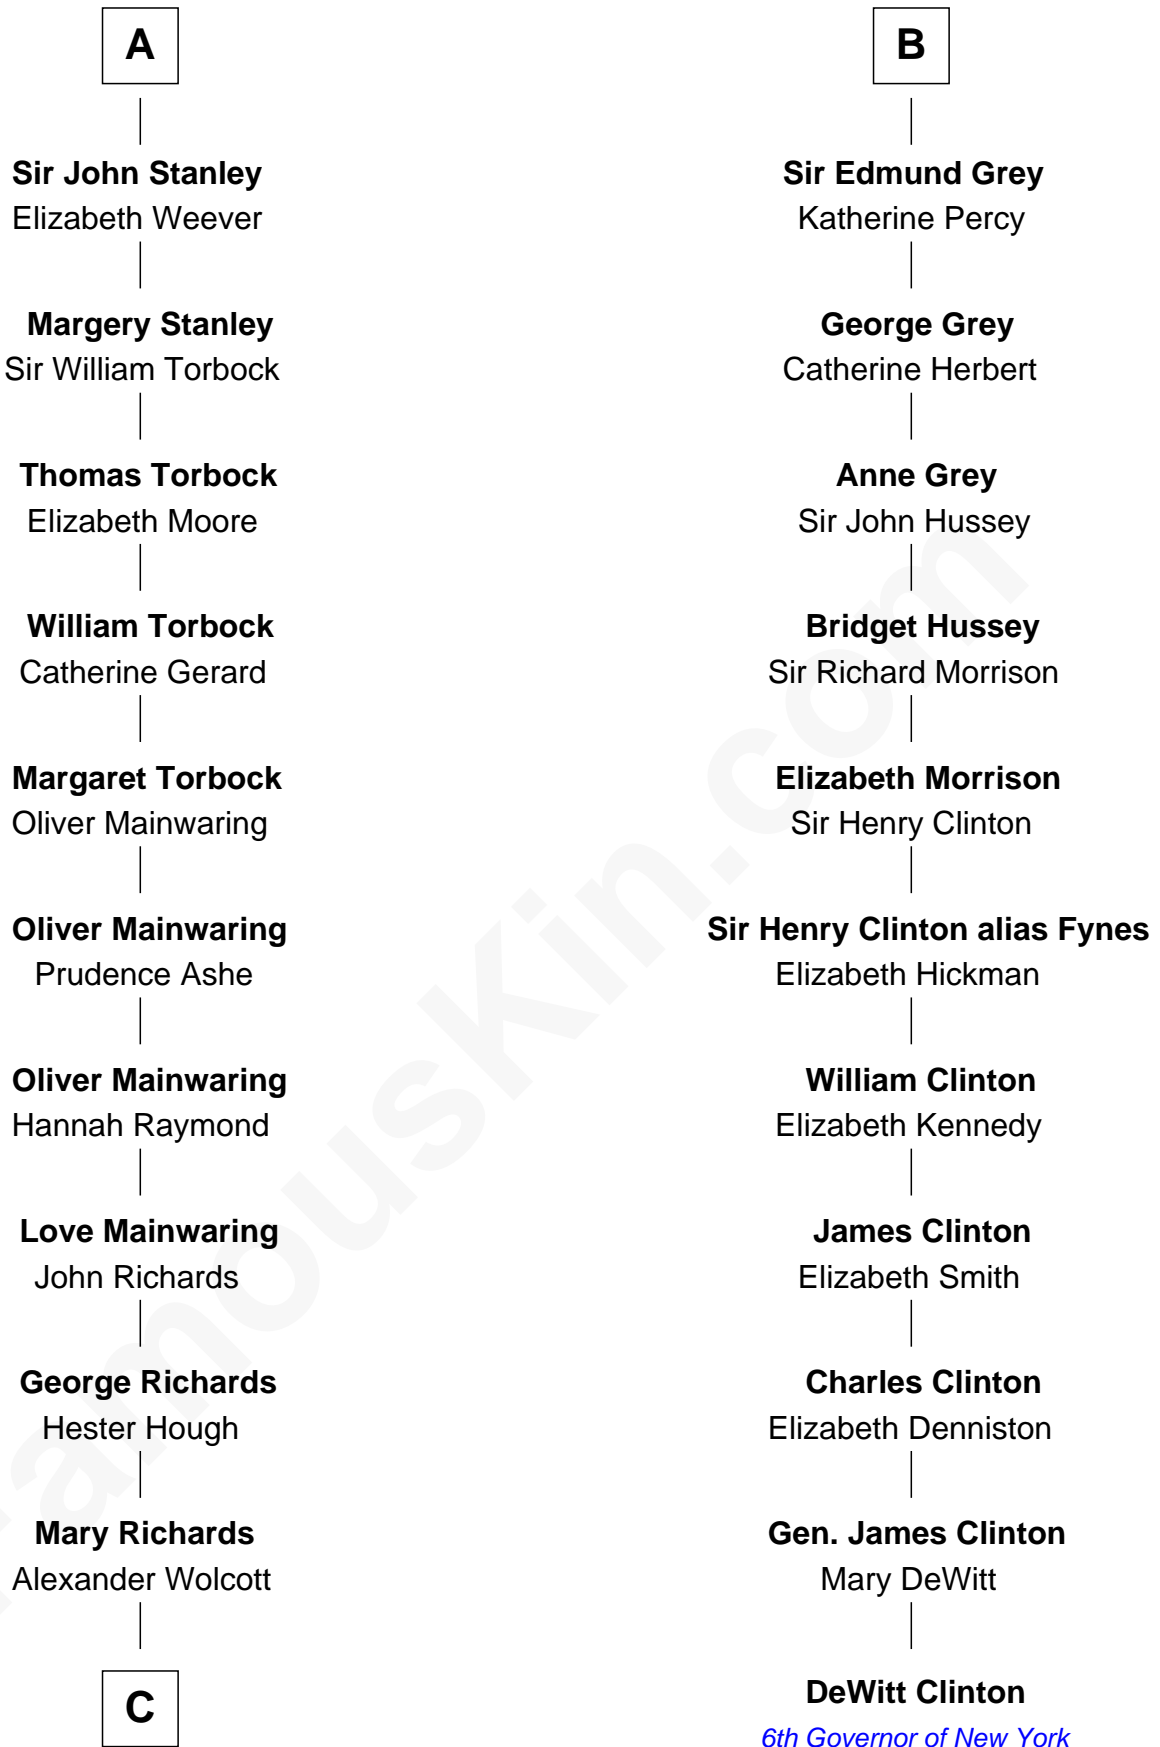

# FamousKin.com Relationship Chart of

**Juliette Gordon Low**  
*Founder of the Girl Scouts*

17th cousin 4 times removed of

**DeWitt Clinton**  
*6th Governor of New York*

**Louis VIII, King of France**  
Blanche of Castile

**Robert I, Count of Artois**  
Matilda of Brabant

**Blanche of Artois**  
Edmund Plantagenet

**Henry Plantagenet**  
Maud de Chaworth

**Eleanor Plantagenet**  
Richard Fitzalan

**Sir Richard Fitzalan**  
Elizabeth de Bohun

**Elizabeth Fitzalan**  
Sir Robert Goushill

**Joan Goushill**  
Sir Thomas Stanley

**A**

**Louis IX, King of France**  
Margaret Berenger

**Philip III, King of France**  
Maria of Brabant

**Margaret of France**  
Edward I, King of England

**Edmund of Woodstock**  
Margaret Wake

**Joan Plantagenet**  
Thomas Holand

**John de Holand**  
Elizabeth of Lancaster

**Constance de Holand**  
Sir John Grey

**B**

**C**

—  
**Alexander Wolcott**

Frances Burbank