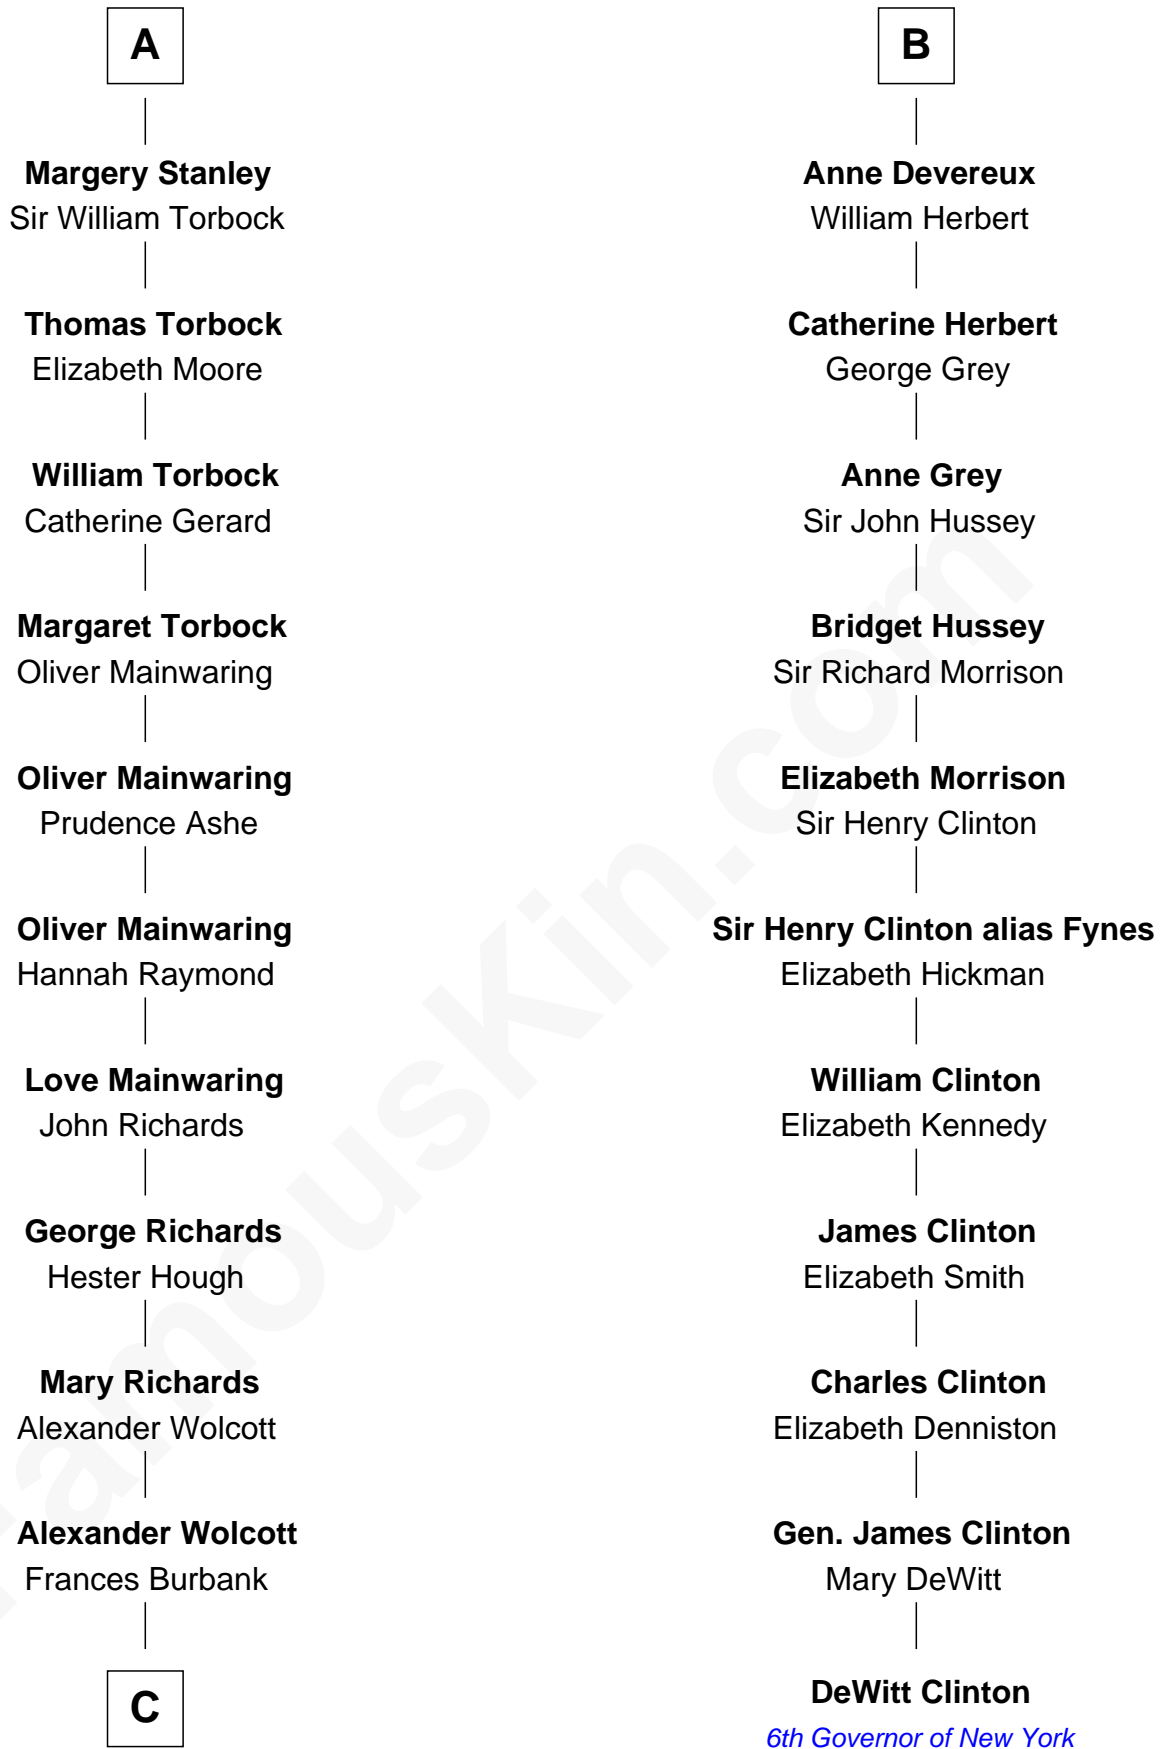

FamousKin.com Relationship Chart of

Juliette Gordon Low
Founder of the Girl Scouts

17th cousin 3 times removed of

DeWitt Clinton
6th Governor of New York

Sir Humphrey de Bohun
Eleanor de Braiose

C

—
Frances Wolcott
Arthur William Magill

—
Juliette Augusta Magill
John Harris Kinzie

—
Eleanor Lytle Kinzie
William Washington Gordon

—
Juliette Gordon Low
Founder of the Girl Scouts

FamousKin.com