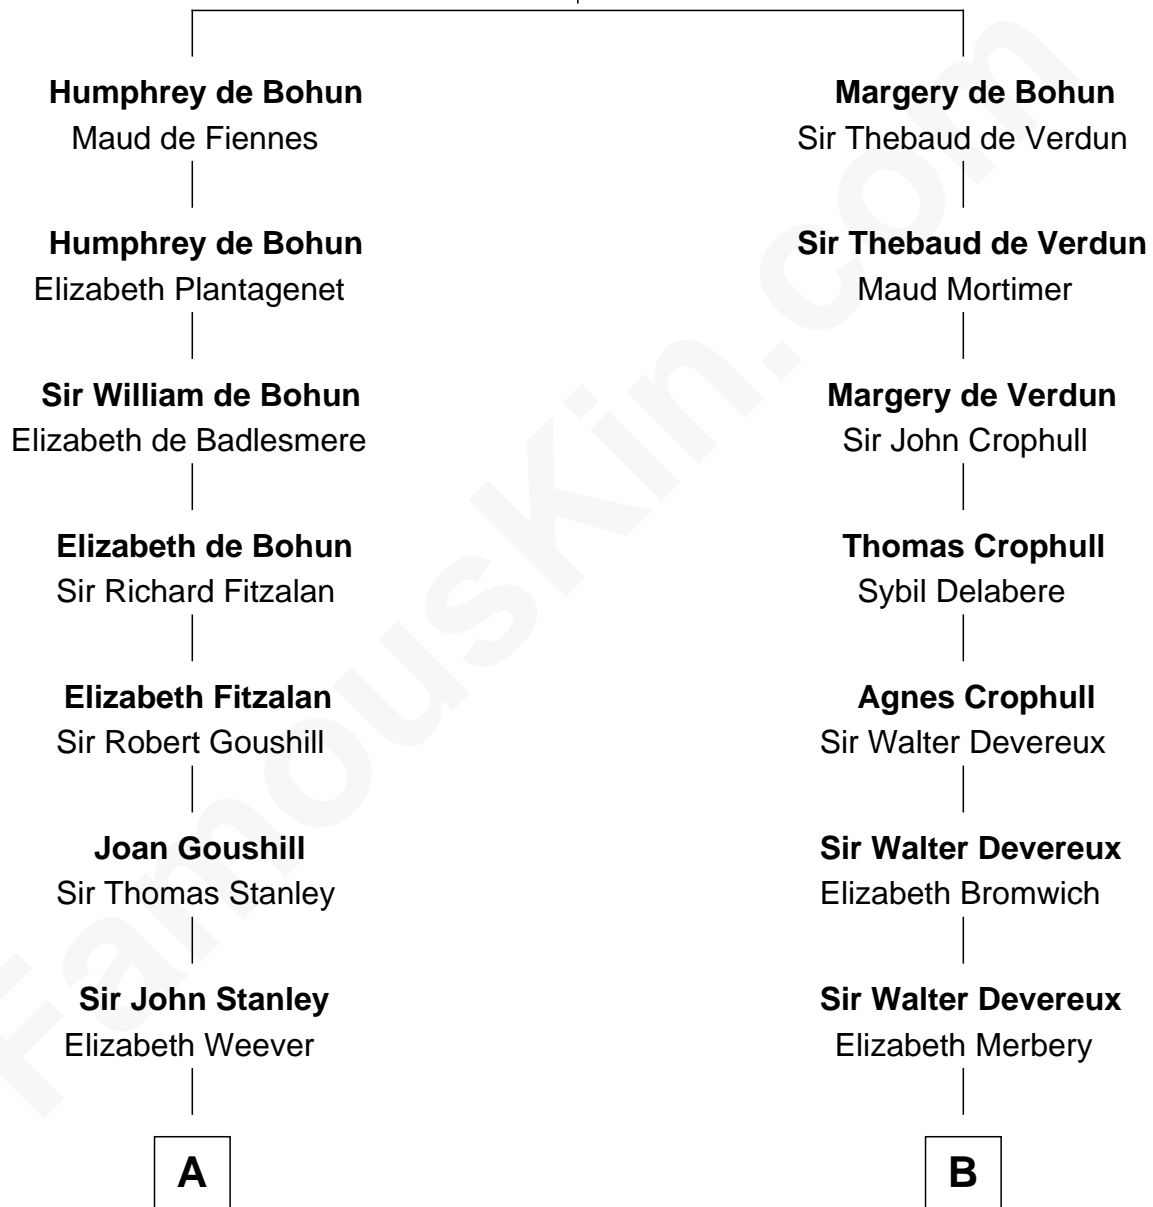

FamousKin.com Relationship Chart of

Juliette Gordon Low
Founder of the Girl Scouts

17th cousin 3 times removed of

DeWitt Clinton
6th Governor of New York

Sir Humphrey de Bohun
Eleanor de Braiose

C

—
Frances Wolcott
Arthur William Magill