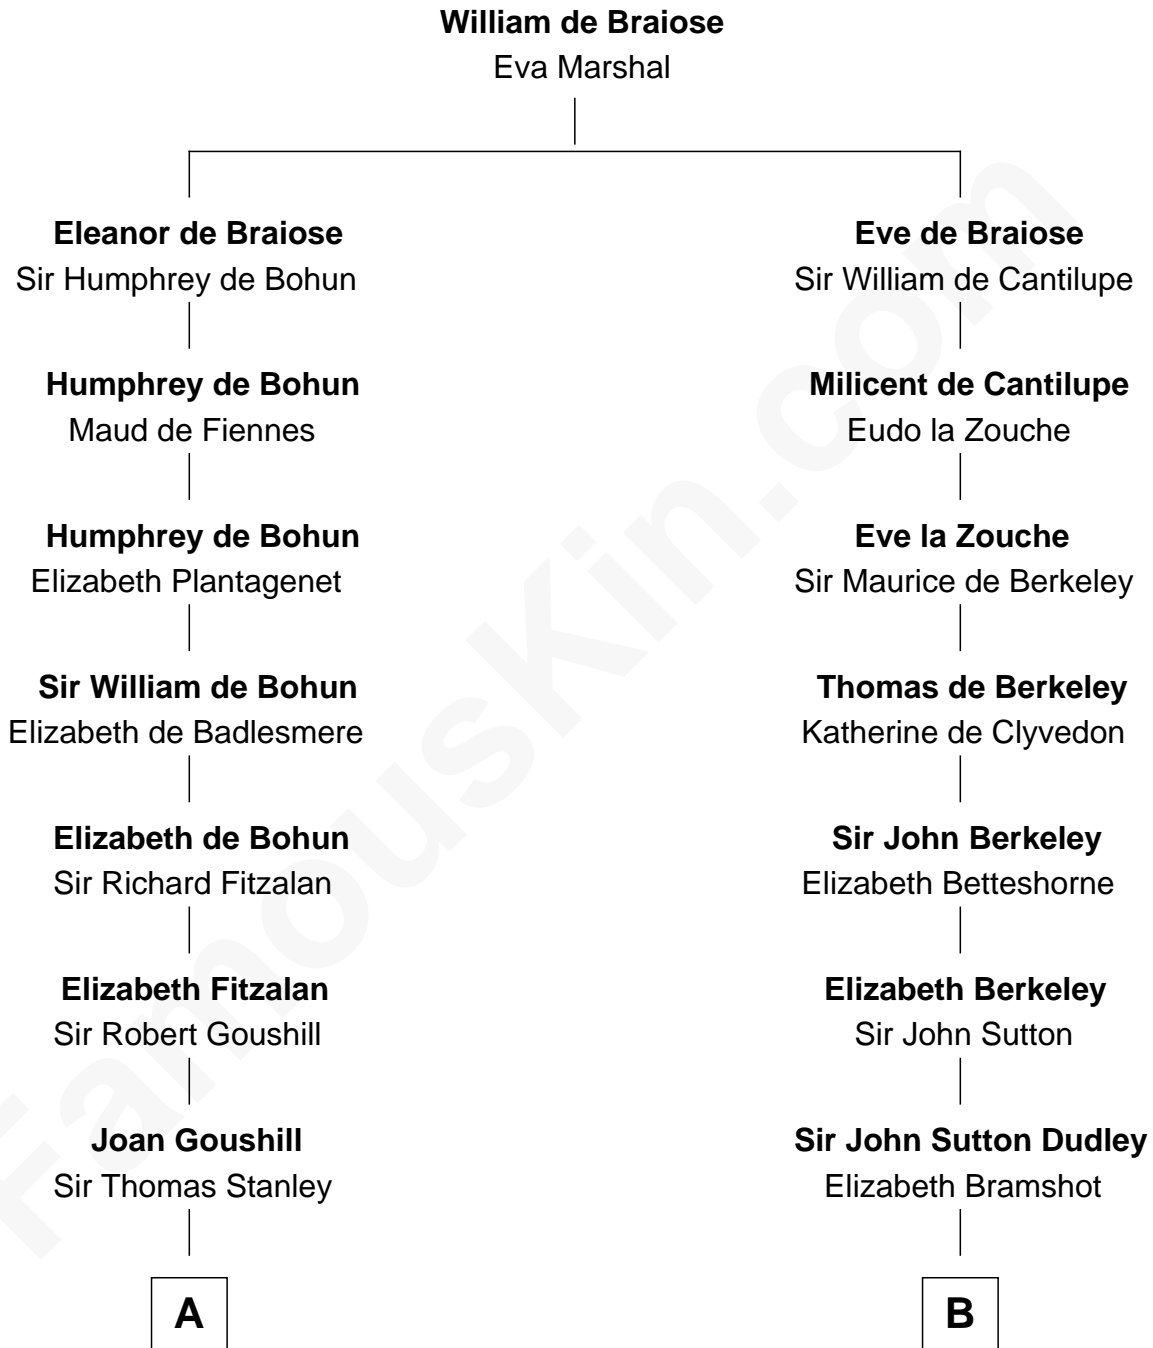

FamousKin.com Relationship Chart of

Juliette Gordon Low
Founder of the Girl Scouts

16th cousin 5 times removed of

DeWitt Clinton
6th Governor of New York

C

Alexander Wolcott

Frances Burbank

Frances Wolcott

Arthur William Magill

Juliette Augusta Magill

John Harris Kinzie

Eleanor Lytle Kinzie

William Washington Gordon

Juliette Gordon Low

Founder of the Girl Scouts

FamousKin.com