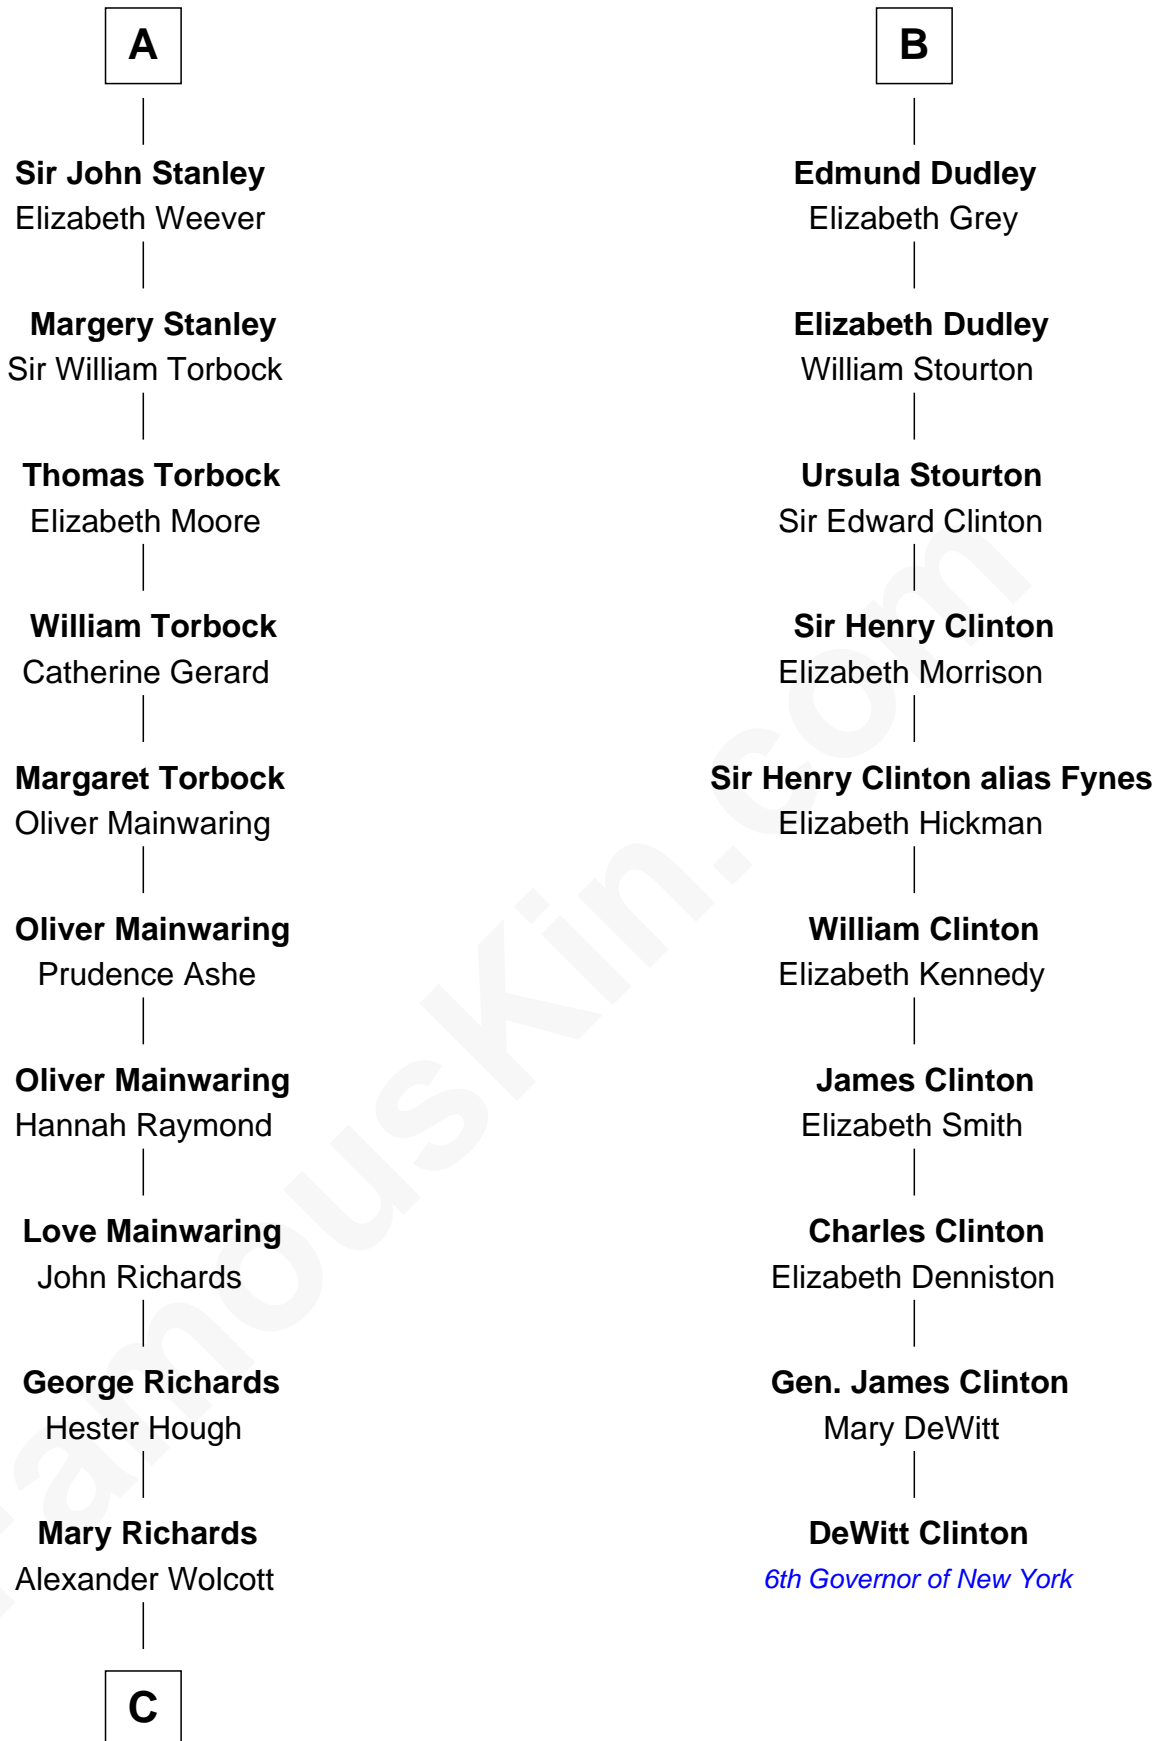

FamousKin.com Relationship Chart of

Juliette Gordon Low
Founder of the Girl Scouts

16th cousin 5 times removed of

DeWitt Clinton
6th Governor of New York

C

Alexander Wolcott

Frances Burbank

Frances Wolcott

Arthur William Magill

Juliette Augusta Magill

John Harris Kinzie

Eleanor Lytle Kinzie

William Washington Gordon

Juliette Gordon Low

Founder of the Girl Scouts

FamousKin.com