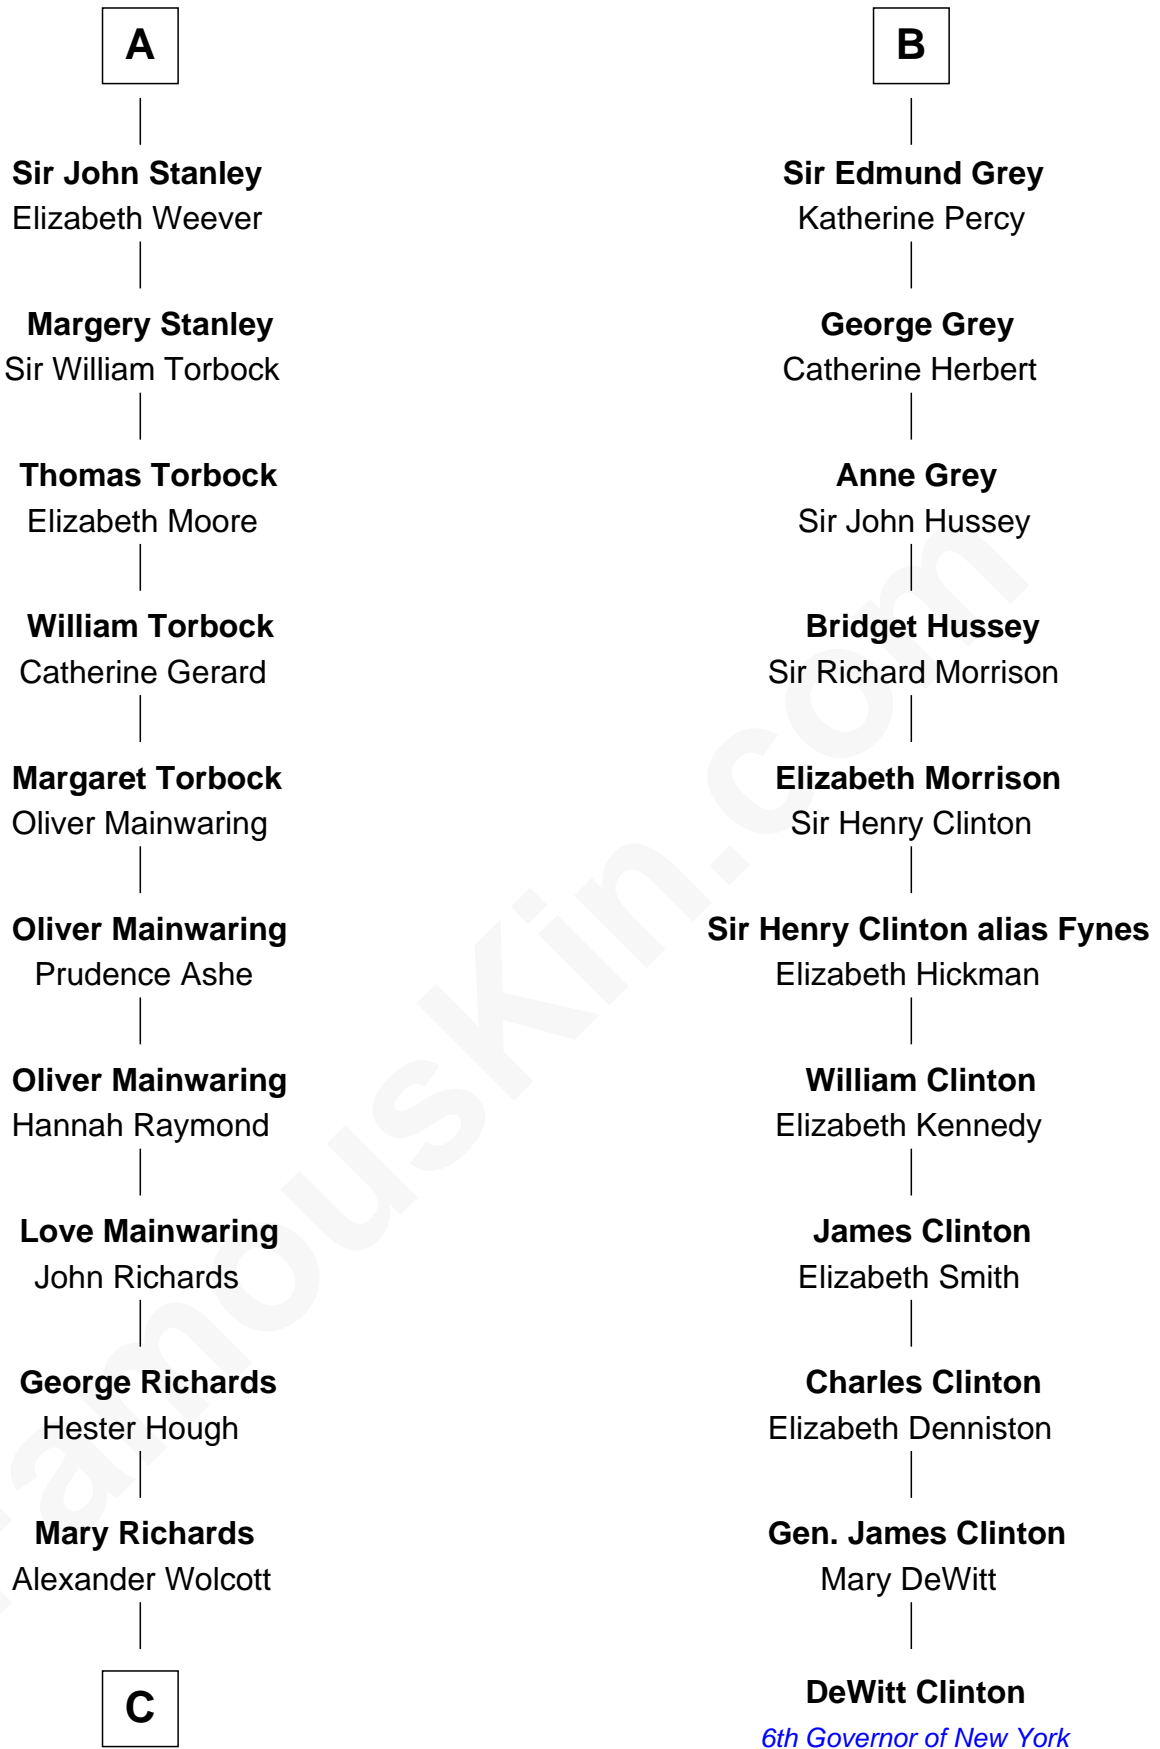

FamousKin.com Relationship Chart of

Juliette Gordon Low
Founder of the Girl Scouts

17th cousin 4 times removed of

DeWitt Clinton
6th Governor of New York

Sir William de Beauchamp
Isabel Mauduit

William de Beauchamp
Maud FitzJohn

Isabella de Beauchamp
Sir Patrick de Chaworth

Maud de Chaworth
Henry Plantagenet

Eleanor Plantagenet
Richard Fitzalan

Sir Richard Fitzalan
Elizabeth de Bohun

Elizabeth Fitzalan
Sir Robert Goushill

Joan Goushill
Sir Thomas Stanley

A

William de Beauchamp
Maud FitzJohn

Isabella de Beauchamp
Sir Patrick de Chaworth

Maud de Chaworth
Henry Plantagenet

Henry of Lancaster
Isabella de Beaumont

Blanche of Lancaster
John of Gaunt

Elizabeth of Lancaster
John de Holand

Constance de Holand
Sir John Grey

B

C

—
Alexander Wolcott

Frances Burbank

—
Frances Wolcott

Arthur William Magill

—
Juliette Augusta Magill