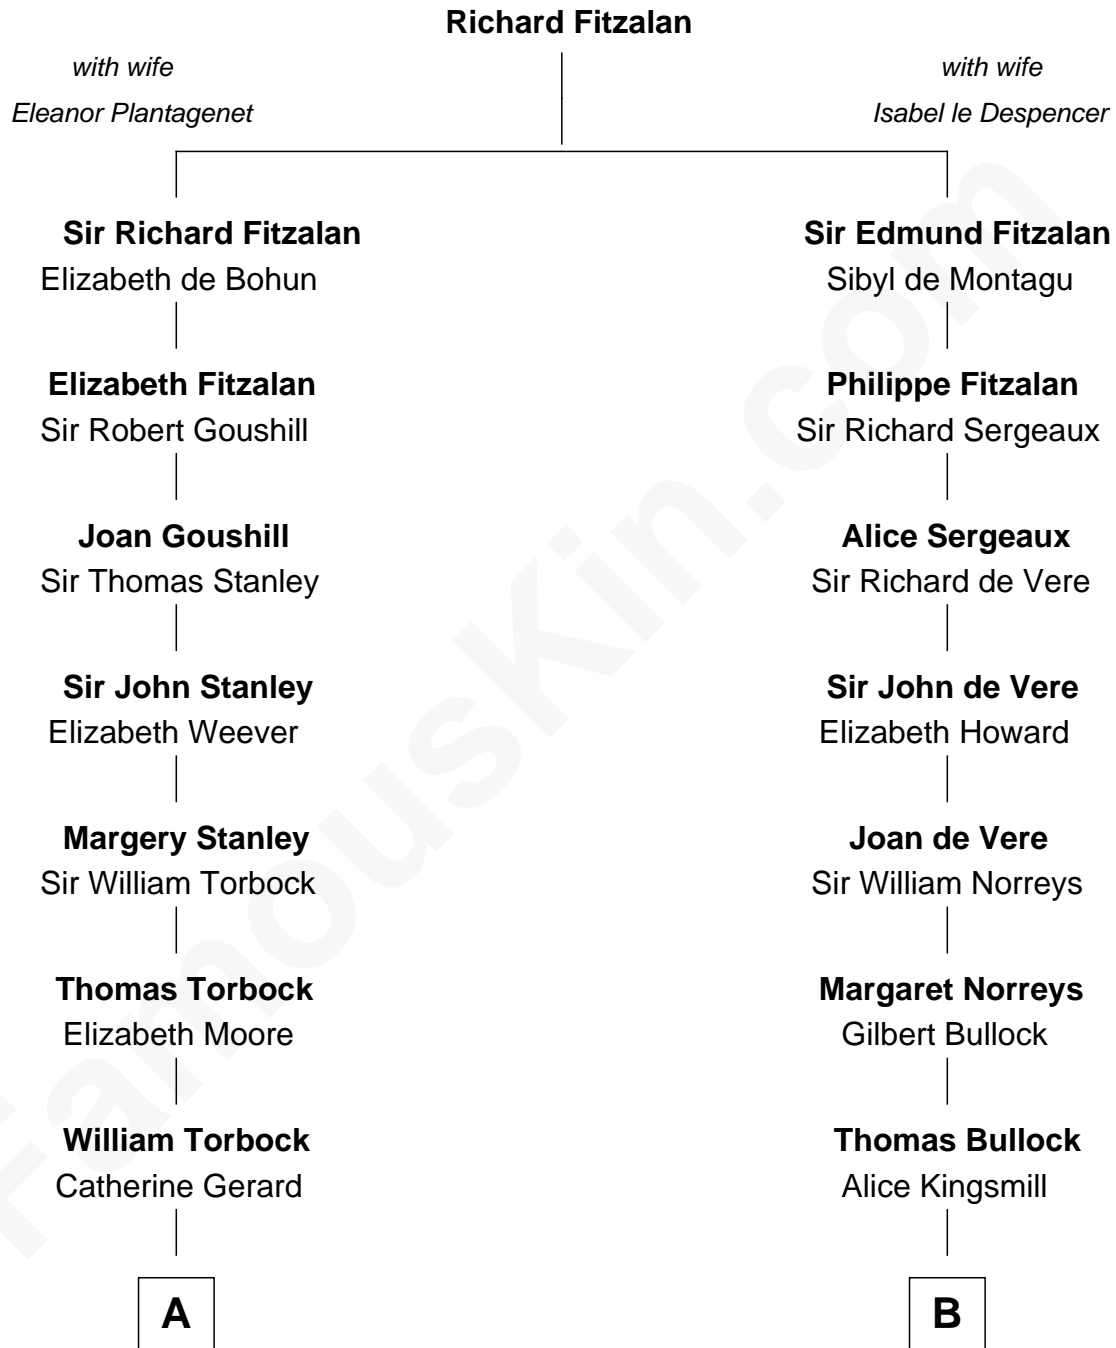

FamousKin.com Relationship Chart of

Juliette Gordon Low
Founder of the Girl Scouts

17th cousin 1 time removed of

Alan Ladd
Movie Actor

C

Alan Harwood Ladd

Selina Raleigh

Alan Ladd