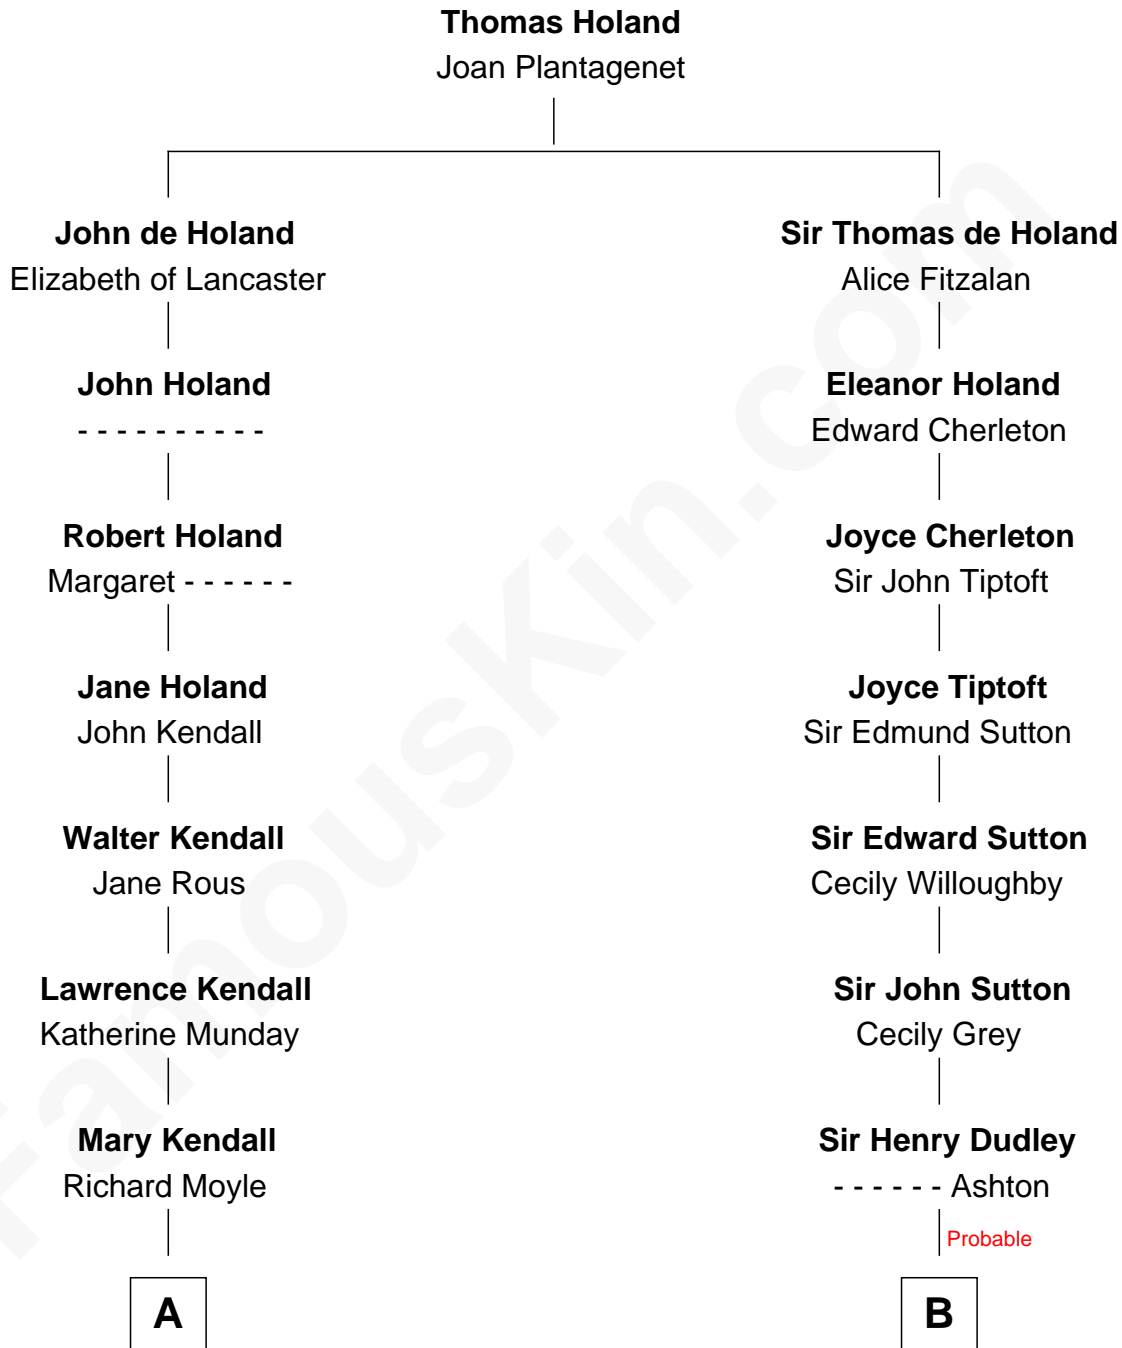

FamousKin.com
Relationship Chart of
Juliette Gordon Low
Founder of the Girl Scouts

17th cousin 2 times removed of

Alan Ladd
Movie Actor

C

Oscar F. Ladd

Julia Henrietta Meigs

Alan Harwood Ladd

Selina Raleigh