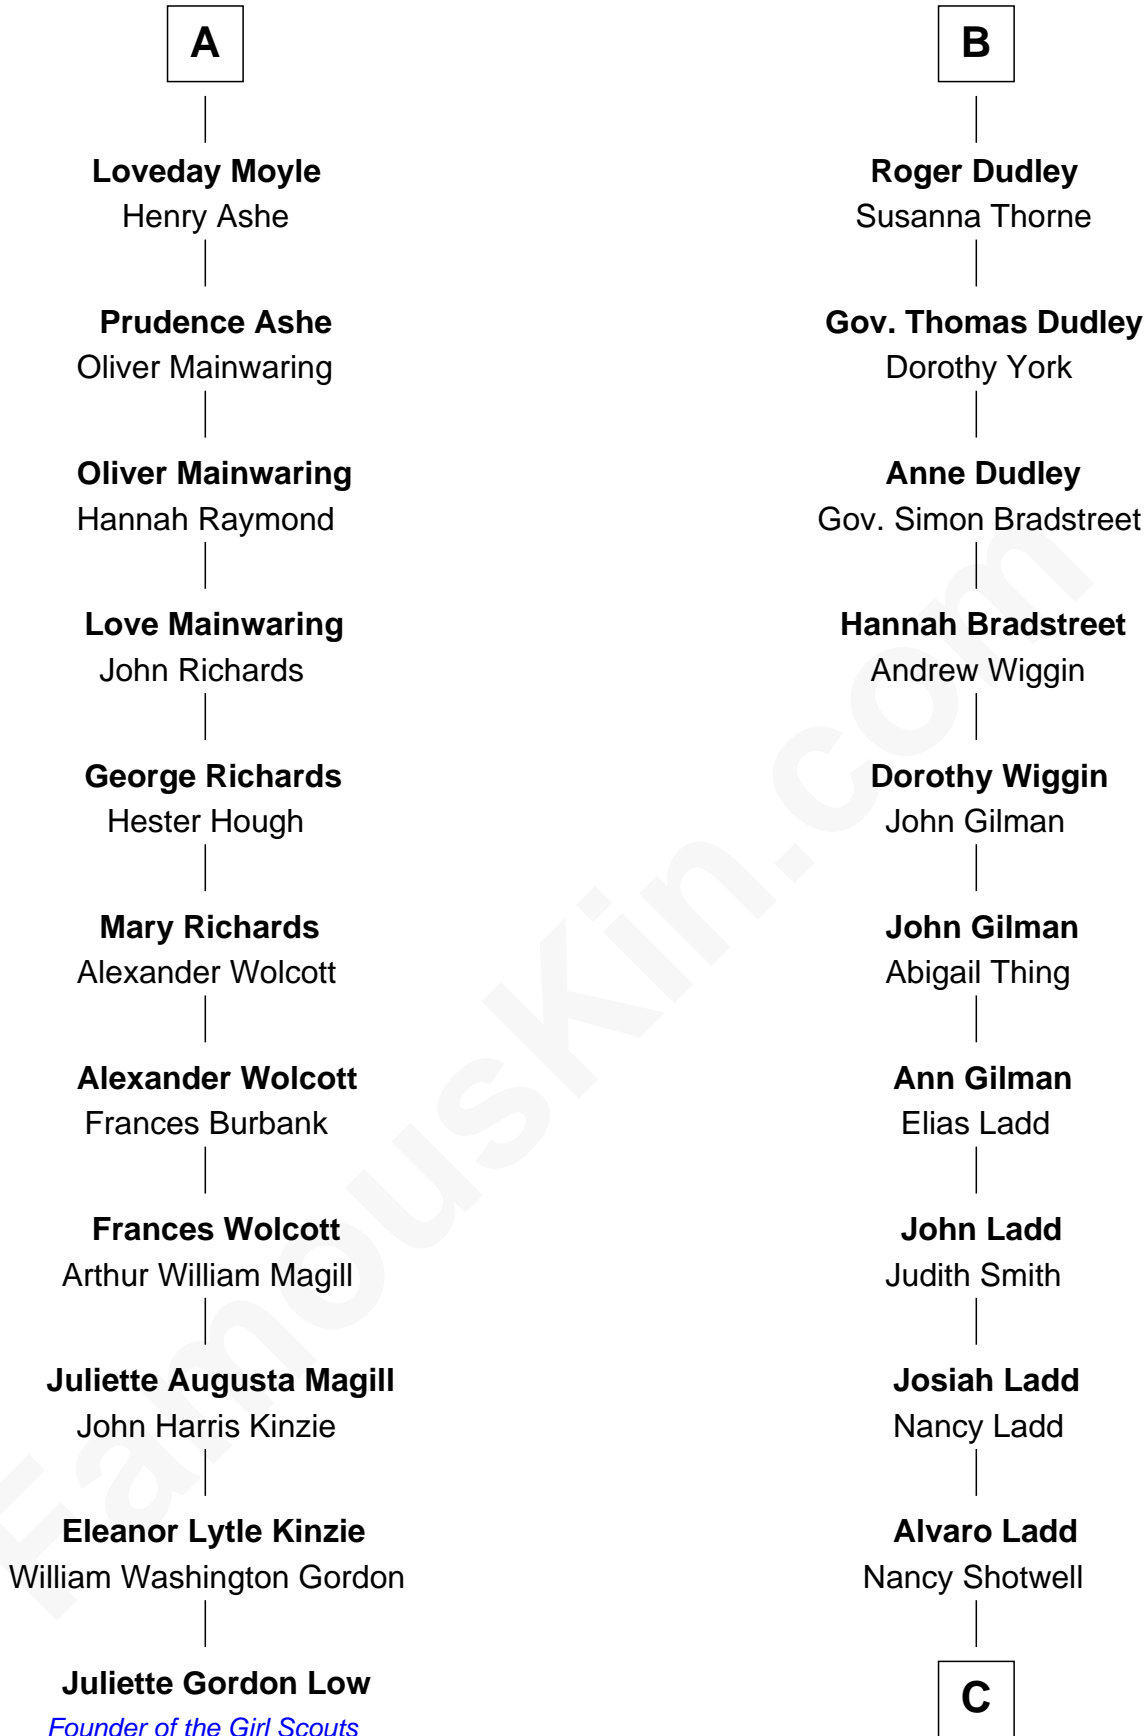

FamousKin.com
Relationship Chart of
Juliette Gordon Low
Founder of the Girl Scouts

17th cousin 2 times removed of

Alan Ladd
Movie Actor

C

Oscar F. Ladd

Julia Henrietta Meigs

Alan Harwood Ladd

Selina Raleigh

Alan Ladd

Movie Actor

FamousKin.com