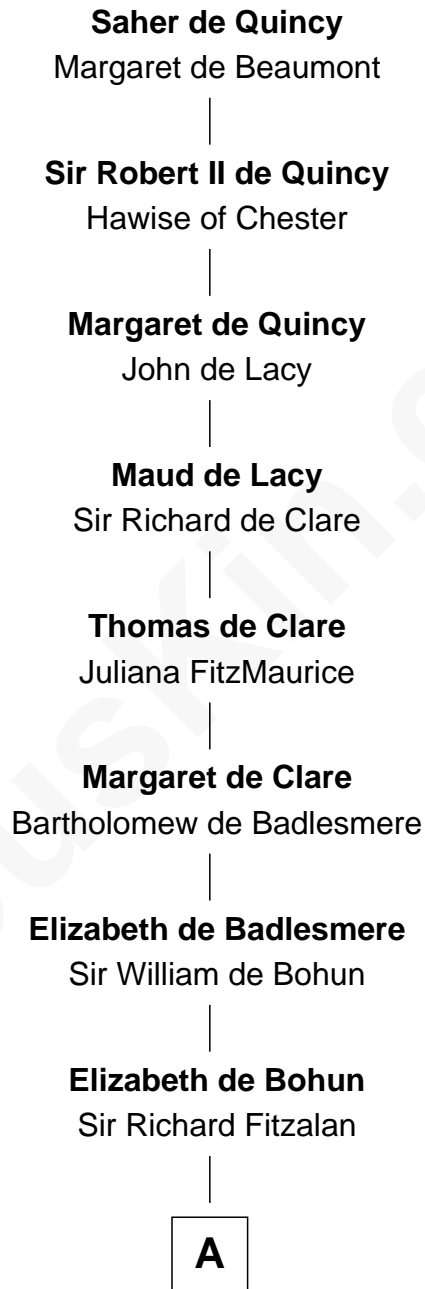

FamousKin.com Relationship Chart of

Juliette Gordon Low
Founder of the Girl Scouts

22nd Great-granddaughter of

Saher de Quincy
Magna Carta Surety

A

Elizabeth Fitzalan
Sir Robert Goushill

Joan Goushill
Sir Thomas Stanley

Sir John Stanley
Elizabeth Weever

Margery Stanley
Sir William Torbock

Thomas Torbock
Elizabeth Moore

William Torbock
Catherine Gerard

Margaret Torbock
Oliver Mainwaring

Oliver Mainwaring
Prudence Ashe

Oliver Mainwaring
Hannah Raymond

Love Mainwaring
John Richards

B

B

George Richards

Hester Hough

Mary Richards

Alexander Wolcott

Alexander Wolcott