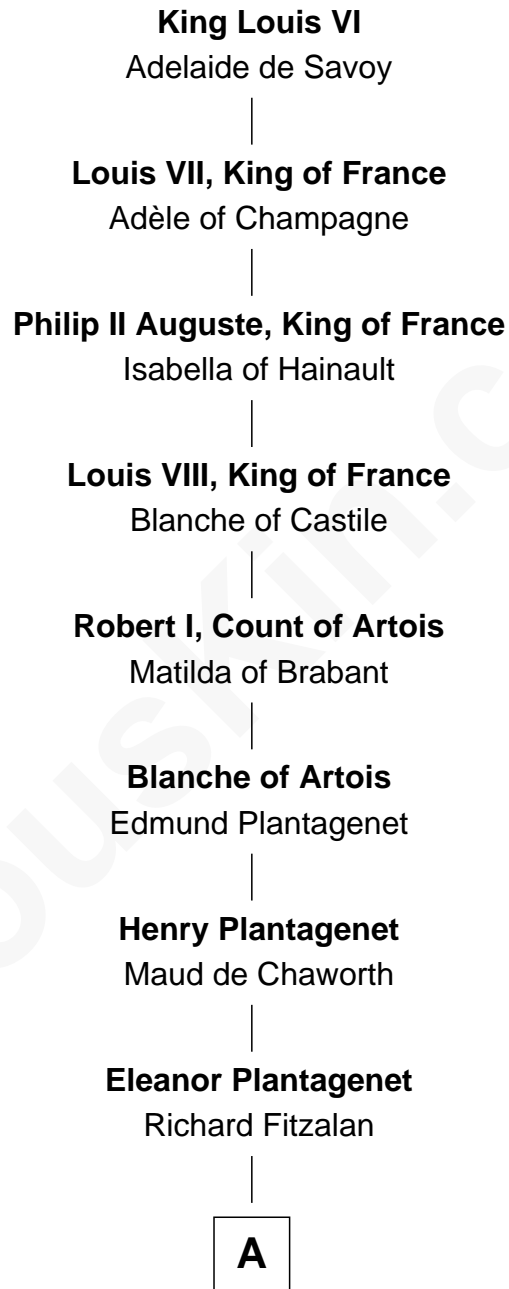

FamousKin.com Relationship Chart of

Juliette Gordon Low
Founder of the Girl Scouts

23rd Great-granddaughter of

King Louis VI
King of France

A

Sir Richard Fitzalan

Elizabeth de Bohun

Elizabeth Fitzalan

Sir Robert Goushill

Joan Goushill

Sir Thomas Stanley

Sir John Stanley

Elizabeth Weever

Margery Stanley

Sir William Torbock

Thomas Torbock

Elizabeth Moore

William Torbock

Catherine Gerard

Margaret Torbock

Oliver Mainwaring

Oliver Mainwaring

Prudence Ashe

Oliver Mainwaring