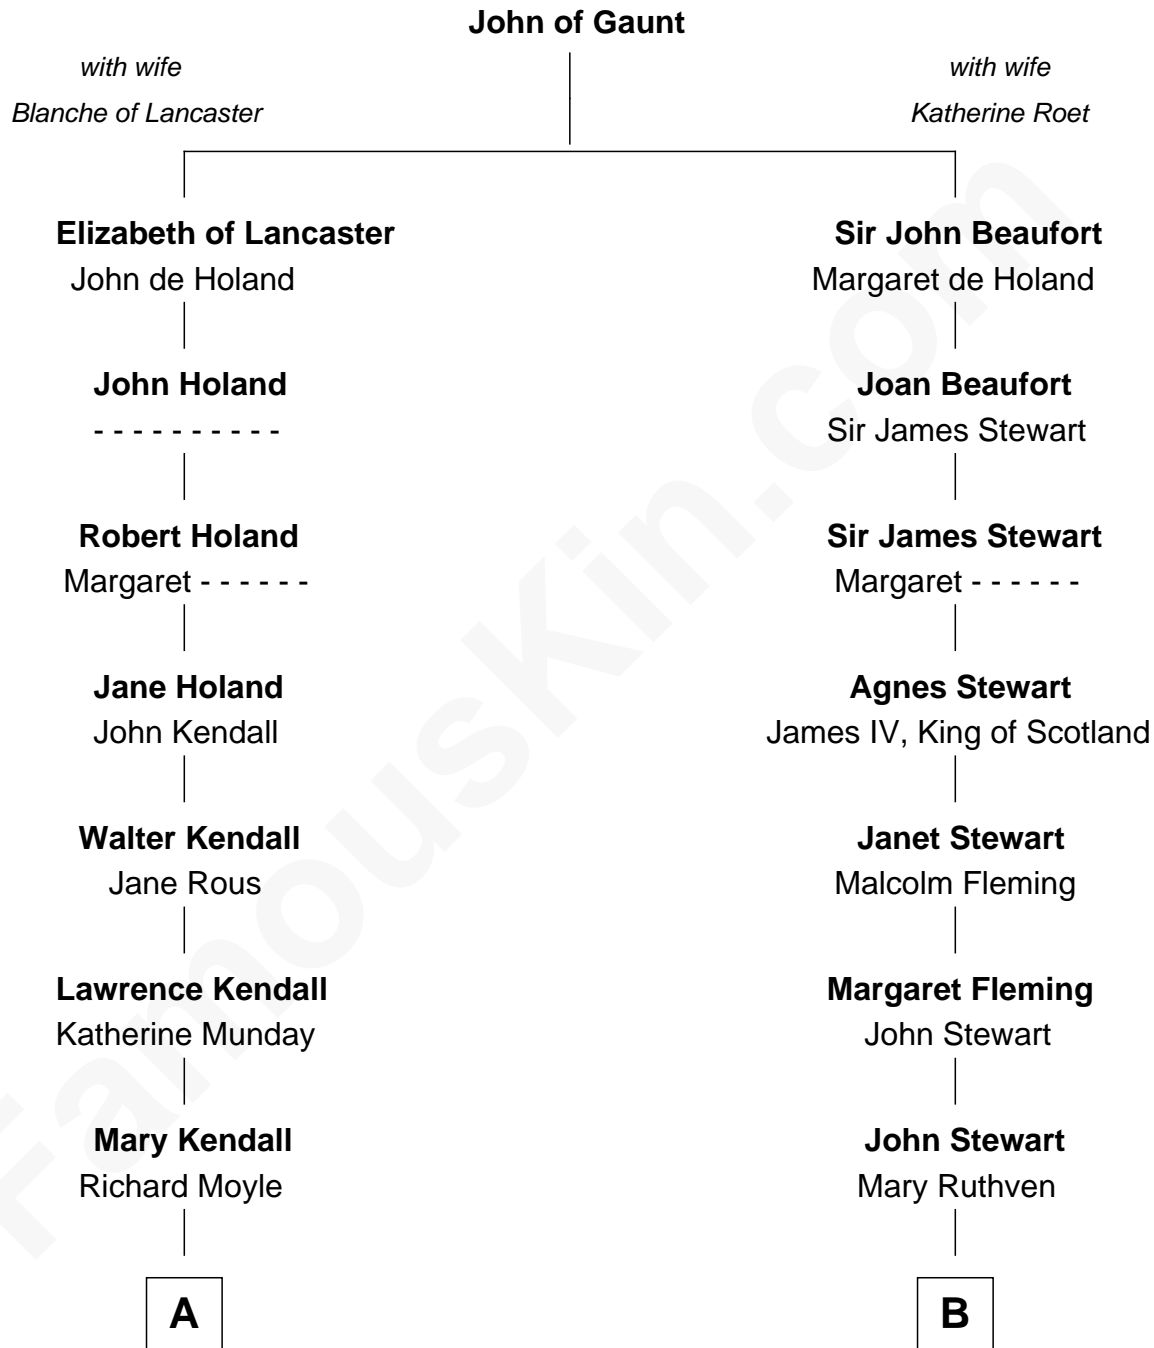

**FamousKin.com**  
**Relationship Chart of**  
**Juliette Gordon Low**  
*Founder of the Girl Scouts*

17th cousin 2 times removed of

**Hugh Grant**  
*Movie Actor*

**C**

**Margaret Isobel Randolph**

John Cassilis MacLean

**Fynvola Susan MacLean**

James Murray Grant

**Hugh Grant**

*Movie Actor*

FamousKin.com