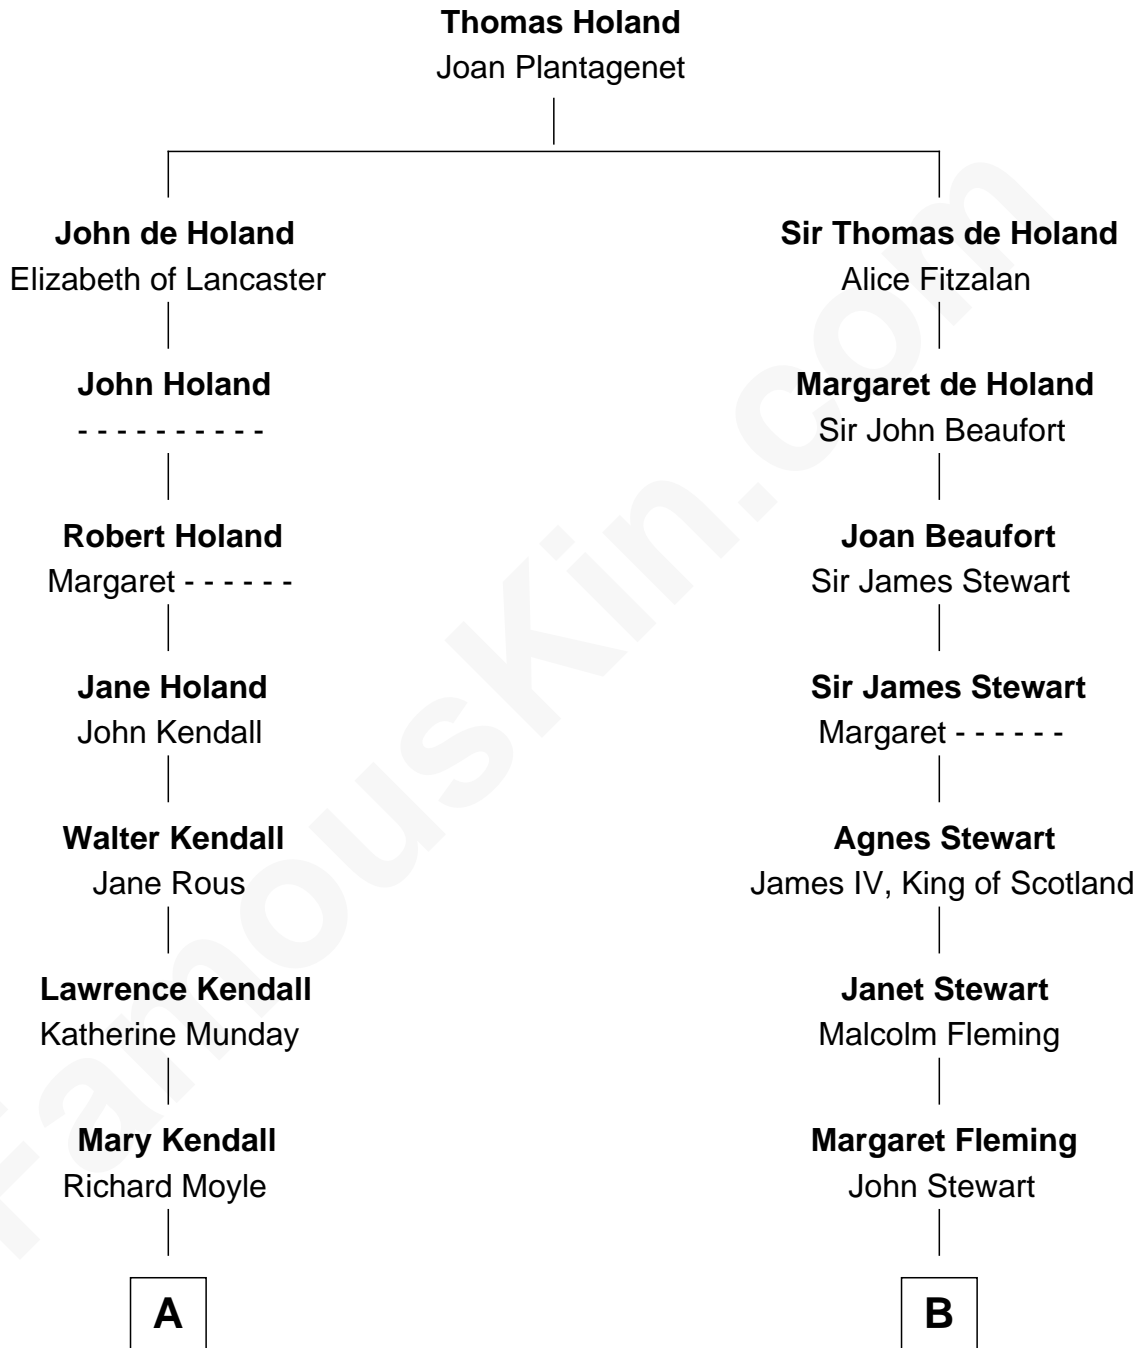

**FamousKin.com**  
**Relationship Chart of**  
**Juliette Gordon Low**  
*Founder of the Girl Scouts*

17th cousin 3 times removed of

**Hugh Grant**  
*Movie Actor*

**C**

—  
**Felton George Randolph**

Emily Margaret Nepean

—  
**Margaret Isobel Randolph**

John Cassilis MacLean

—  
**Fynvola Susan MacLean**

James Murray Grant

—  
**Hugh Grant**

*Movie Actor*

FamousKin.com