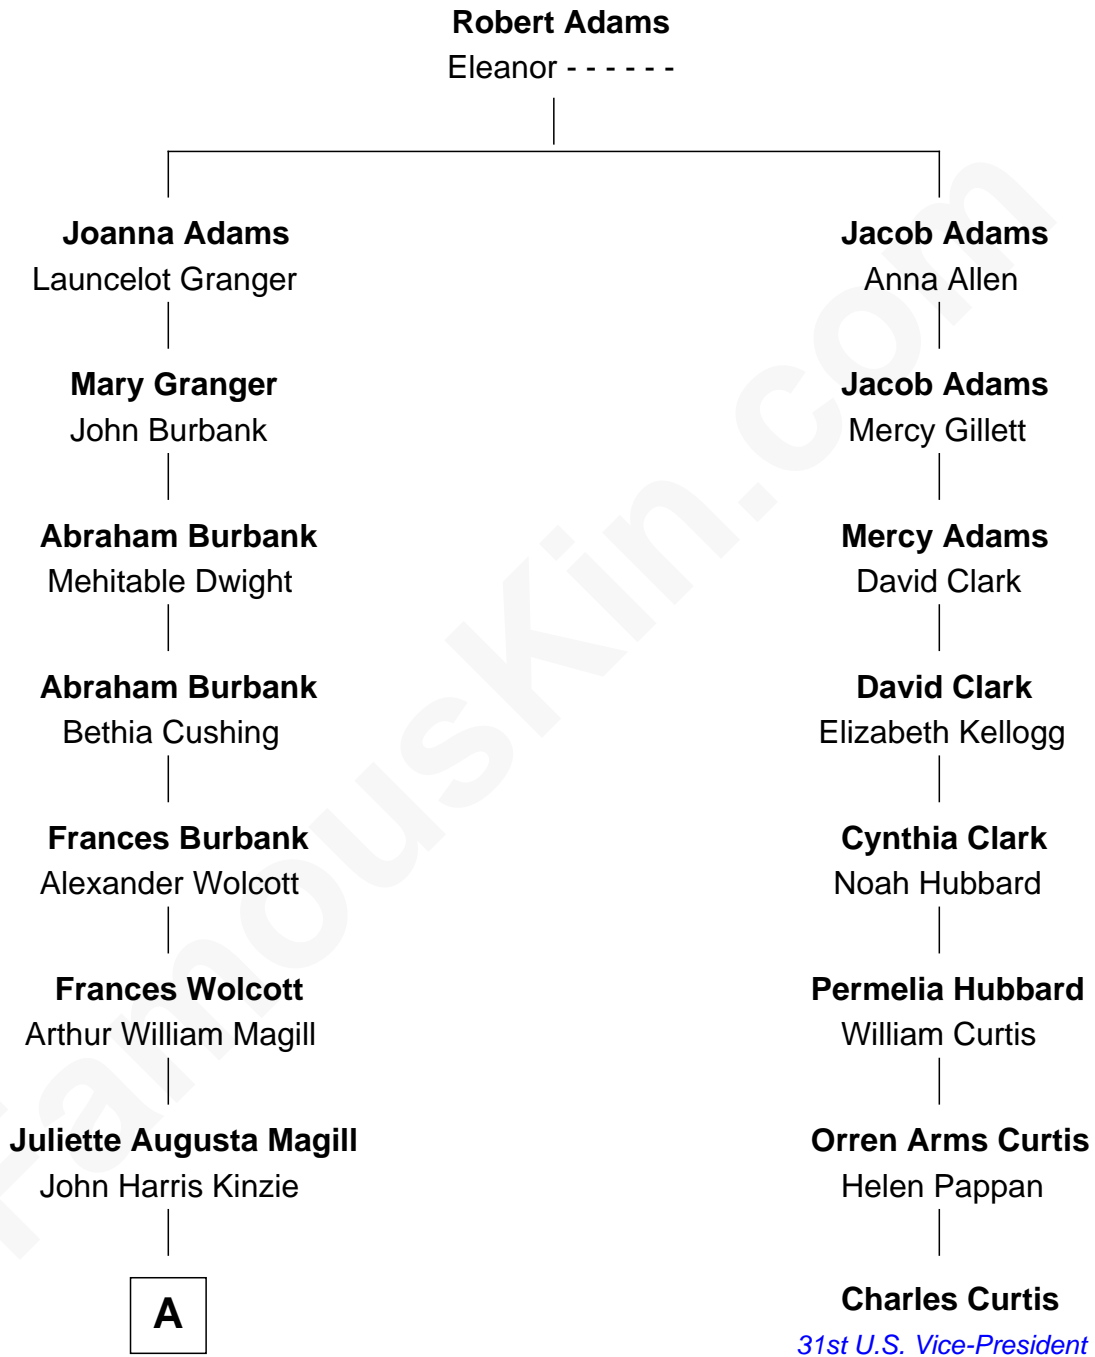

FamousKin.com Relationship Chart of

Juliette Gordon Low
Founder of the Girl Scouts

7th cousin 1 time removed of

Charles Curtis
31st U.S. Vice-President

A

—
Eleanor Lytle Kinzie
William Washington Gordon

—
Juliette Gordon Low
Founder of the Girl Scouts

FamousKin.com