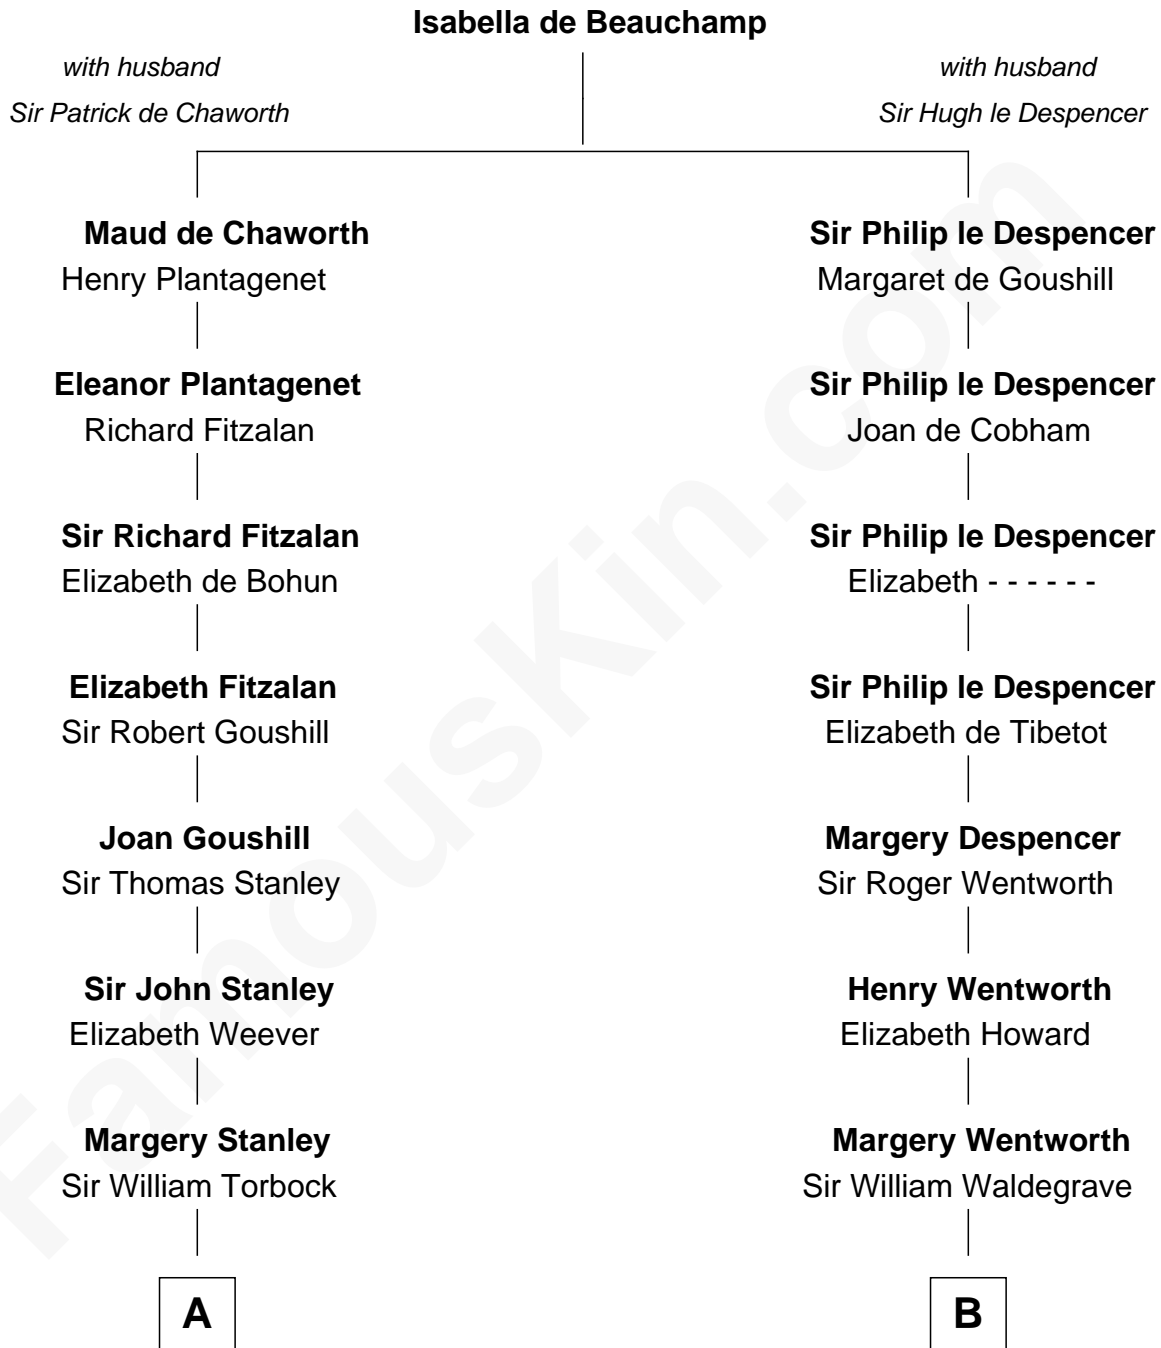

FamousKin.com
Relationship Chart of
Juliette Gordon Low
Founder of the Girl Scouts

19th cousin 2 times removed of

John Ritter
TV and Movie Actor

C

Juliette Augusta Magill

John Harris Kinzie

Eleanor Lytle Kinzie

William Washington Gordon

Juliette Gordon Low

Founder of the Girl Scouts

D

Pliny Lothrop Fox

Laura Utley Riddle

William P. L. Fox

Harriett Lucina Tilton