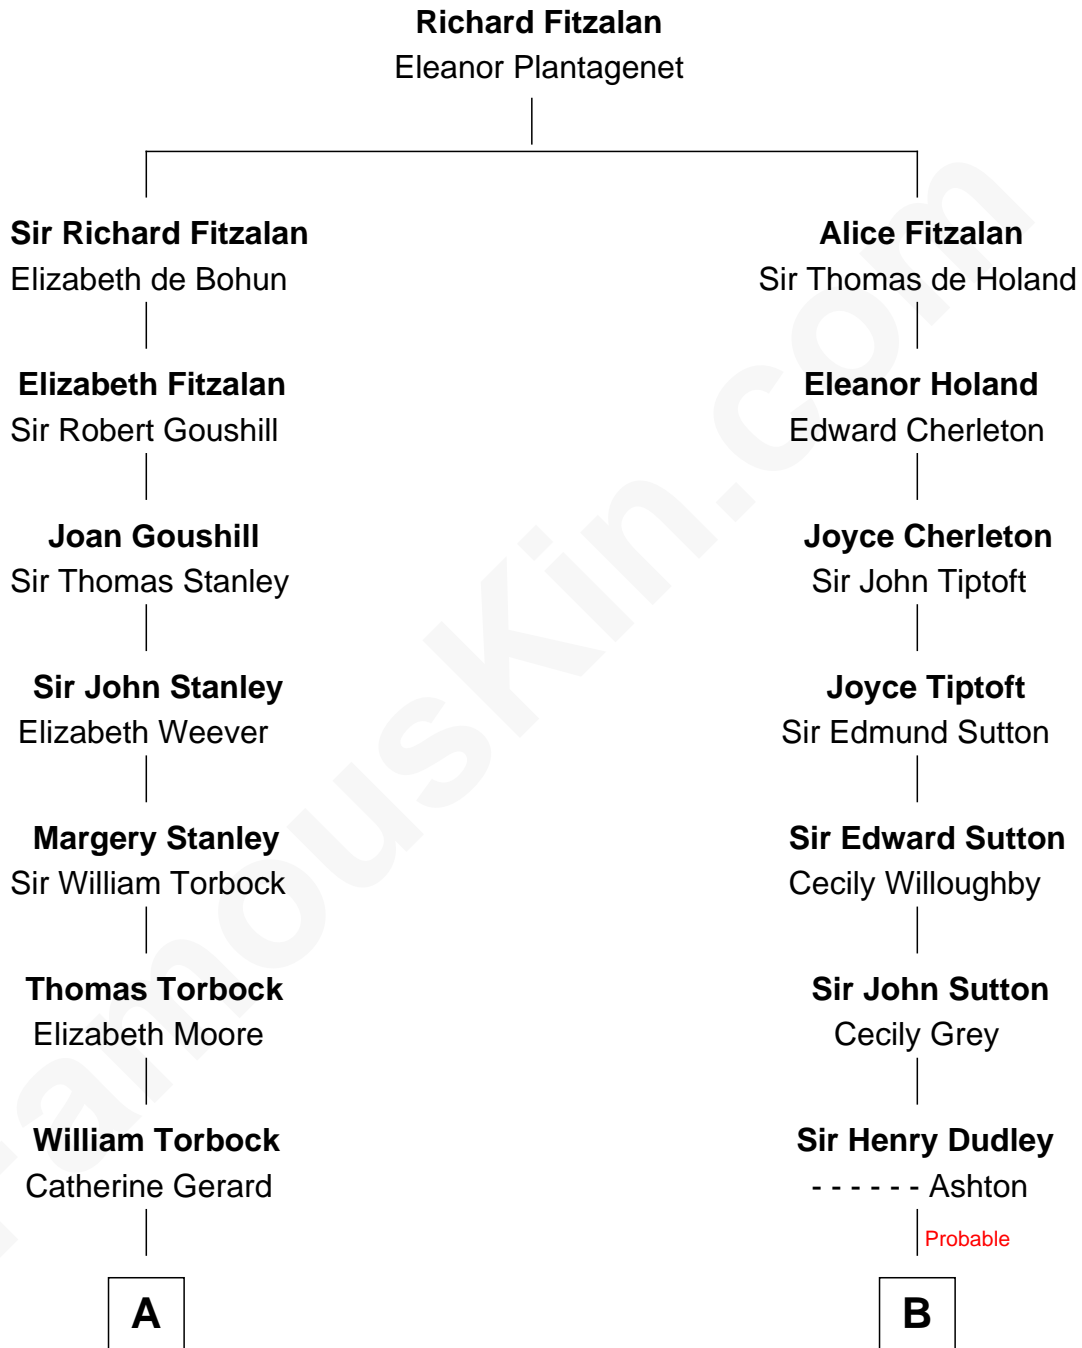

FamousKin.com
Relationship Chart of
Juliette Gordon Low
Founder of the Girl Scouts

17th cousin 2 times removed of

George Hamilton
TV and Movie Actor

C

Lillian C. Gilman

Harry Fuller Hamilton

George William Hamilton