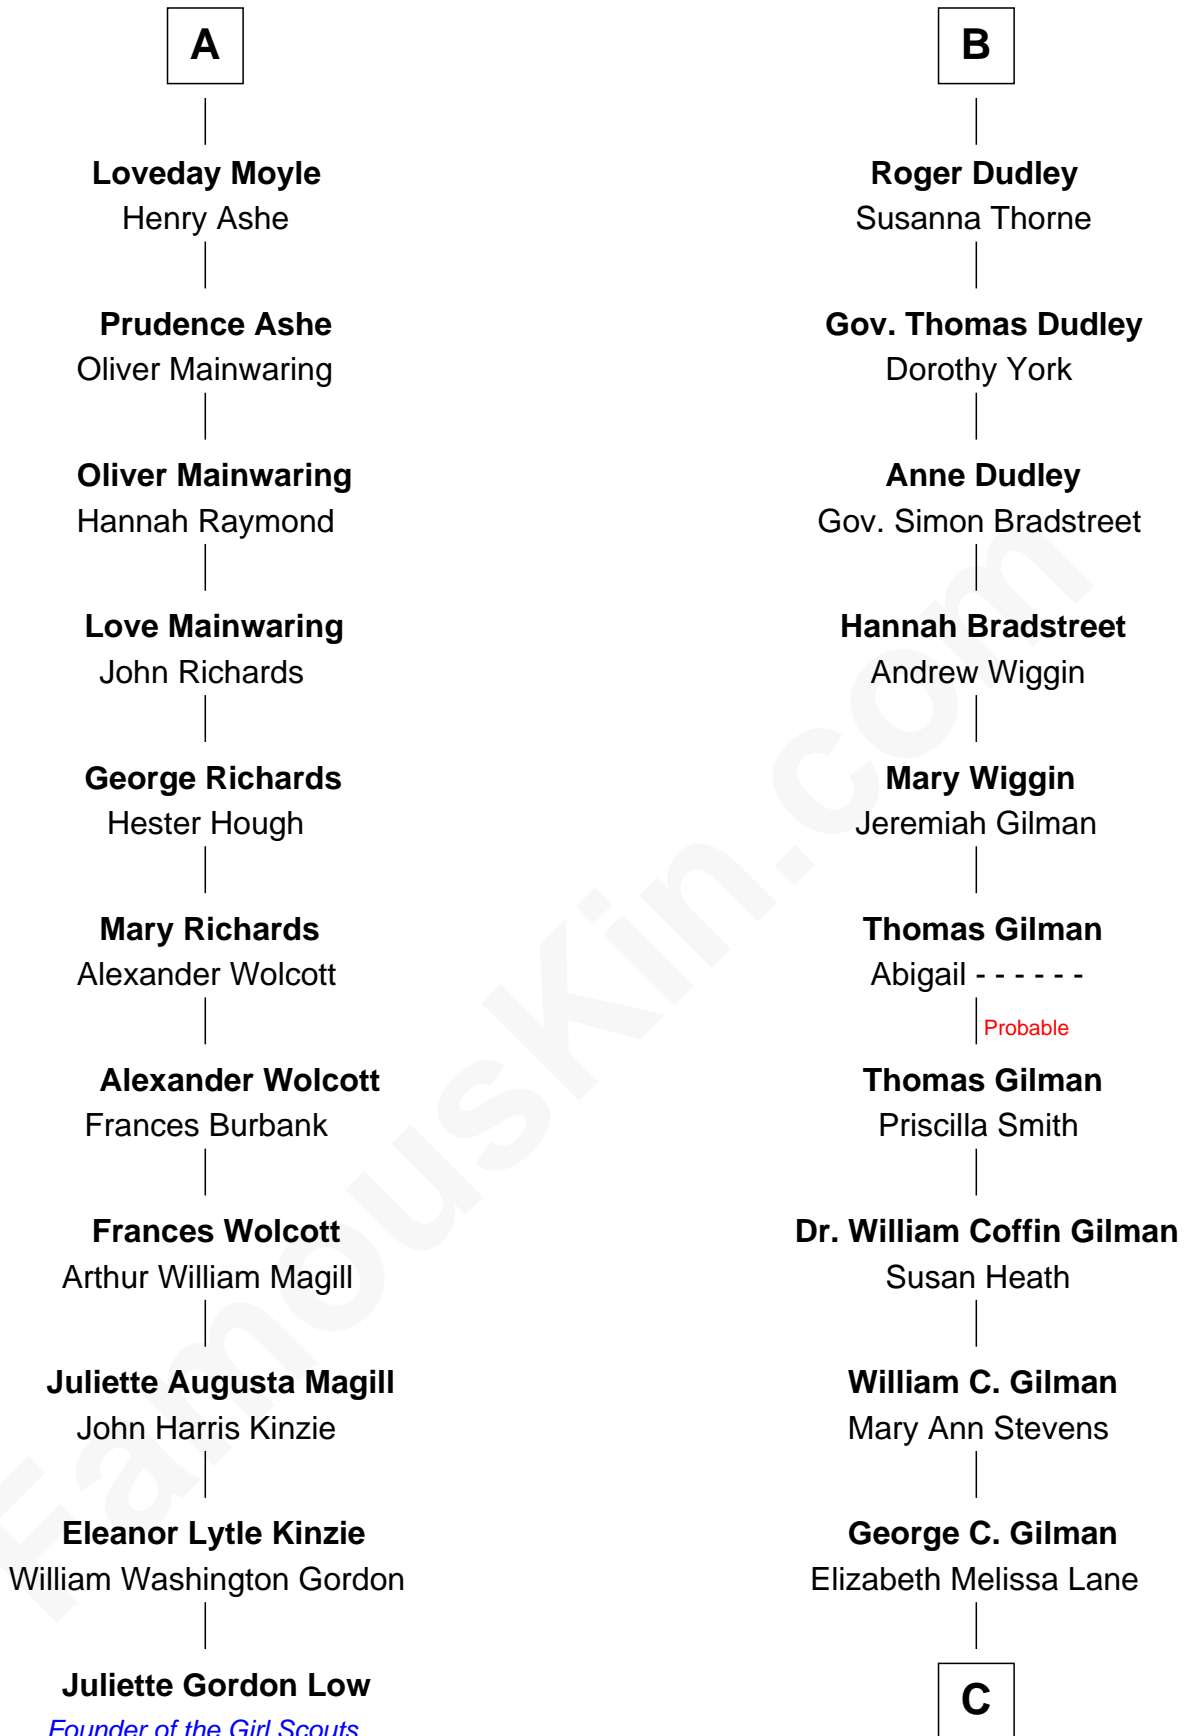

FamousKin.com
Relationship Chart of
Juliette Gordon Low
Founder of the Girl Scouts

17th cousin 2 times removed of

George Hamilton
TV and Movie Actor

C

Lillian C. Gilman

Harry Fuller Hamilton

George William Hamilton

Anne Lucille Stevens

George Hamilton

TV and Movie Actor

FamousKin.com