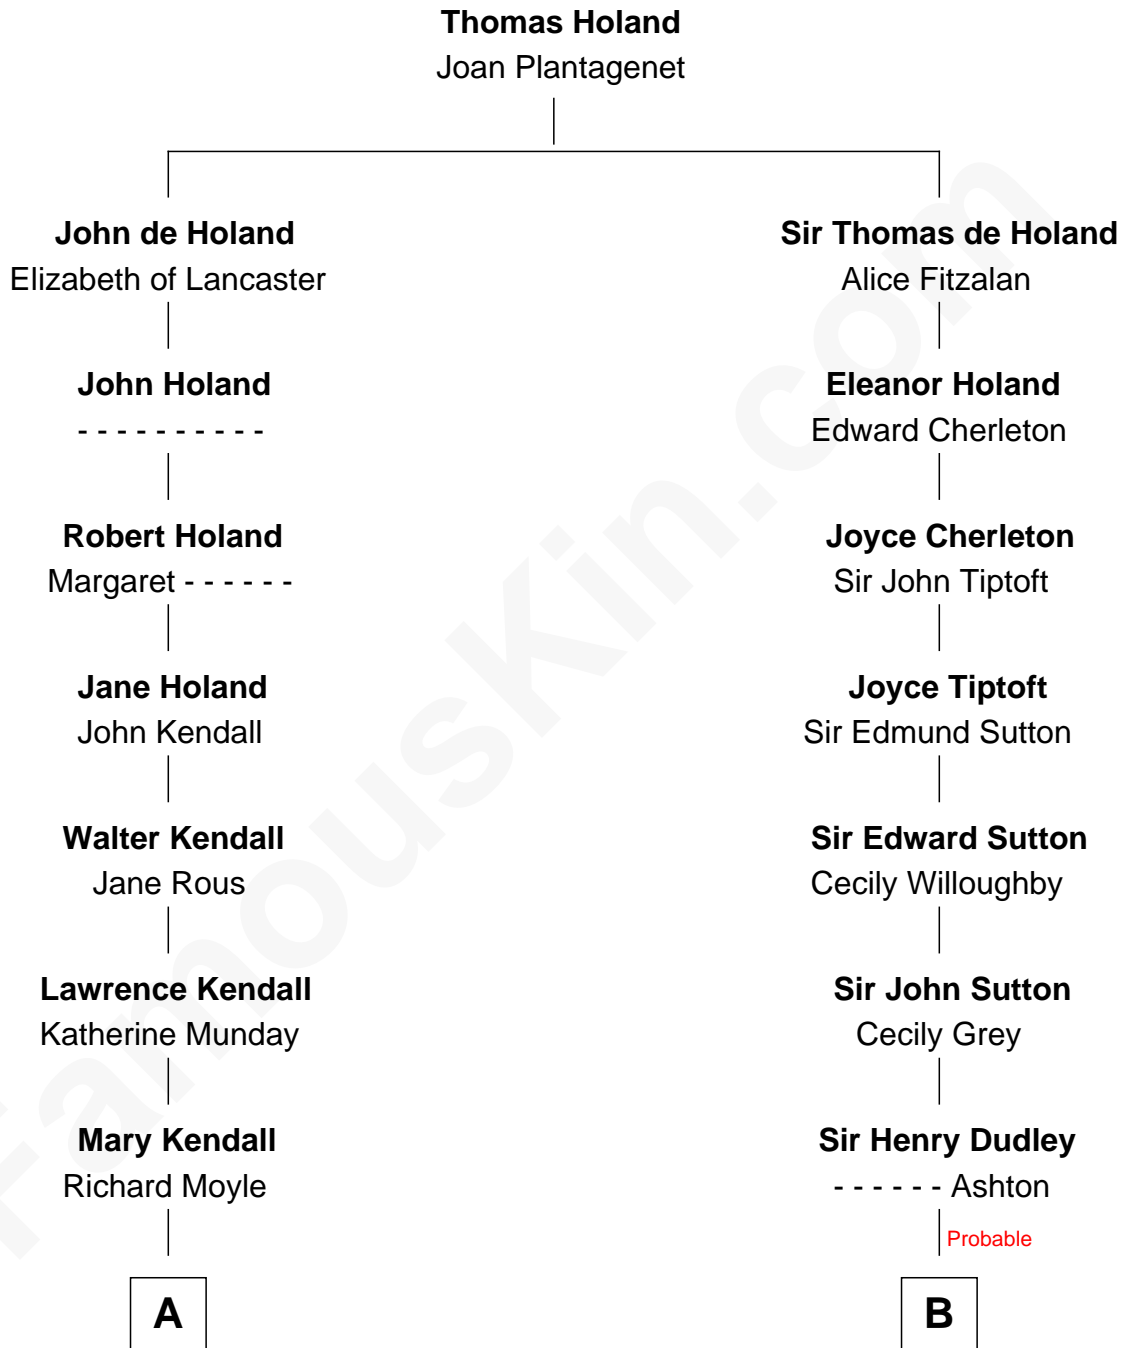

FamousKin.com
Relationship Chart of
Juliette Gordon Low
Founder of the Girl Scouts

17th cousin 2 times removed of

George Hamilton
TV and Movie Actor

C

Lillian C. Gilman

Harry Fuller Hamilton

George William Hamilton