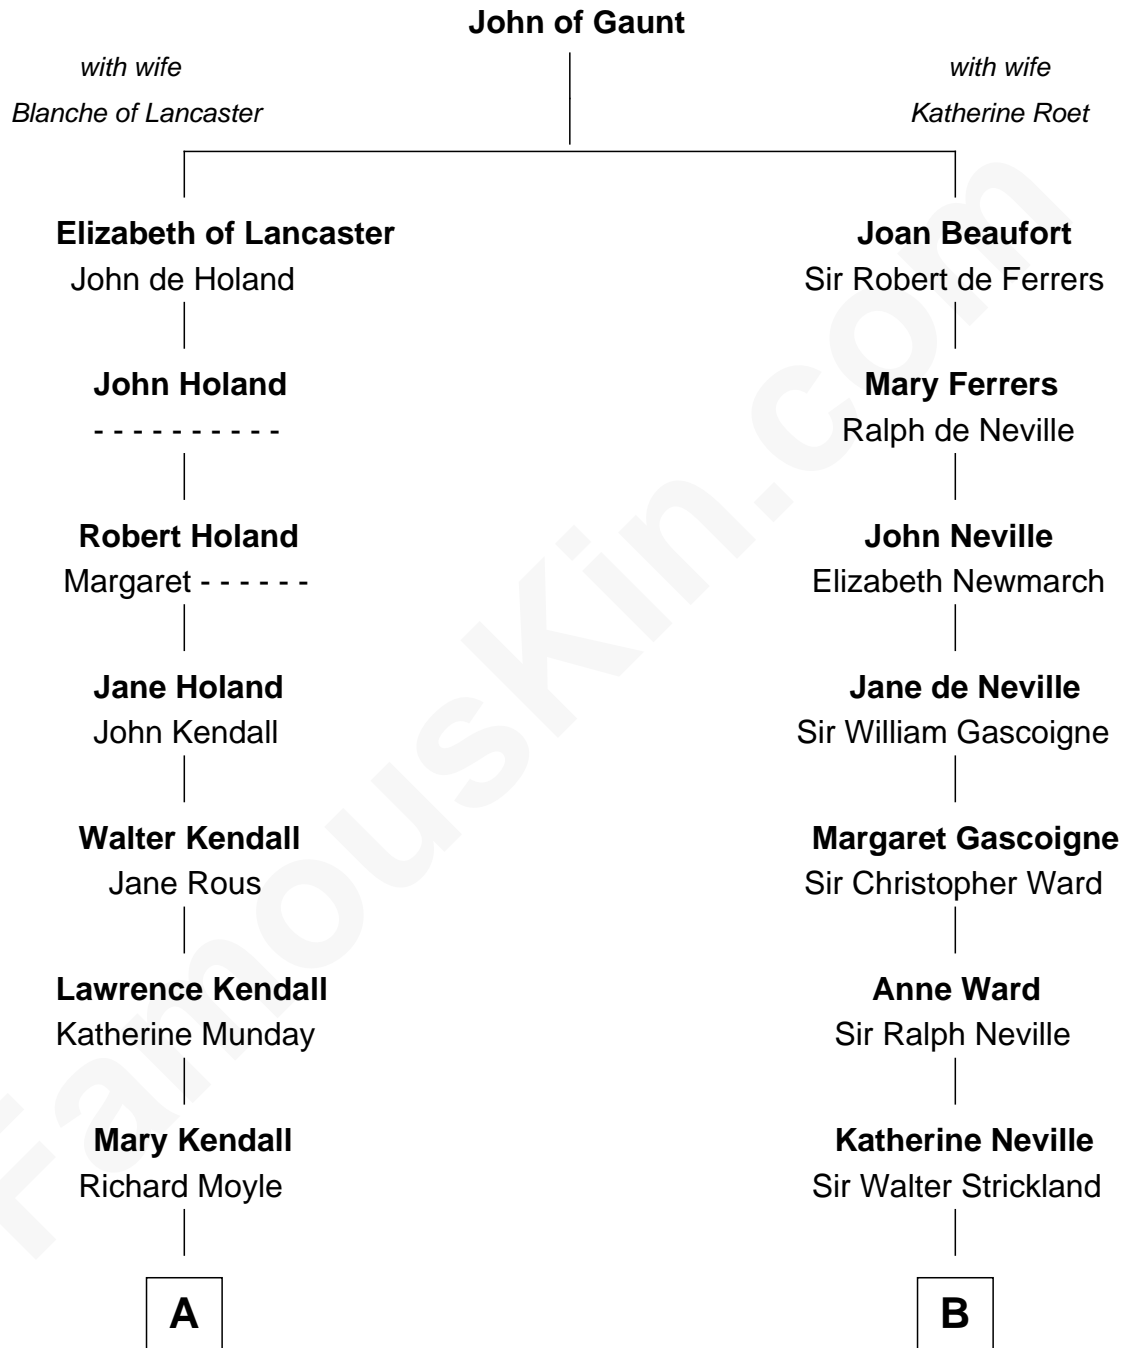

FamousKin.com Relationship Chart of

Juliette Gordon Low
Founder of the Girl Scouts

17th cousin of

Charles A. Pillsbury
Co-Founder of C.A. Pillsbury Co.

A

Loveday Moyle

Henry Ashe

Prudence Ashe

Oliver Mainwaring

Oliver Mainwaring

Hannah Raymond

Love Mainwaring

John Richards

George Richards

Hester Hough

Mary Richards