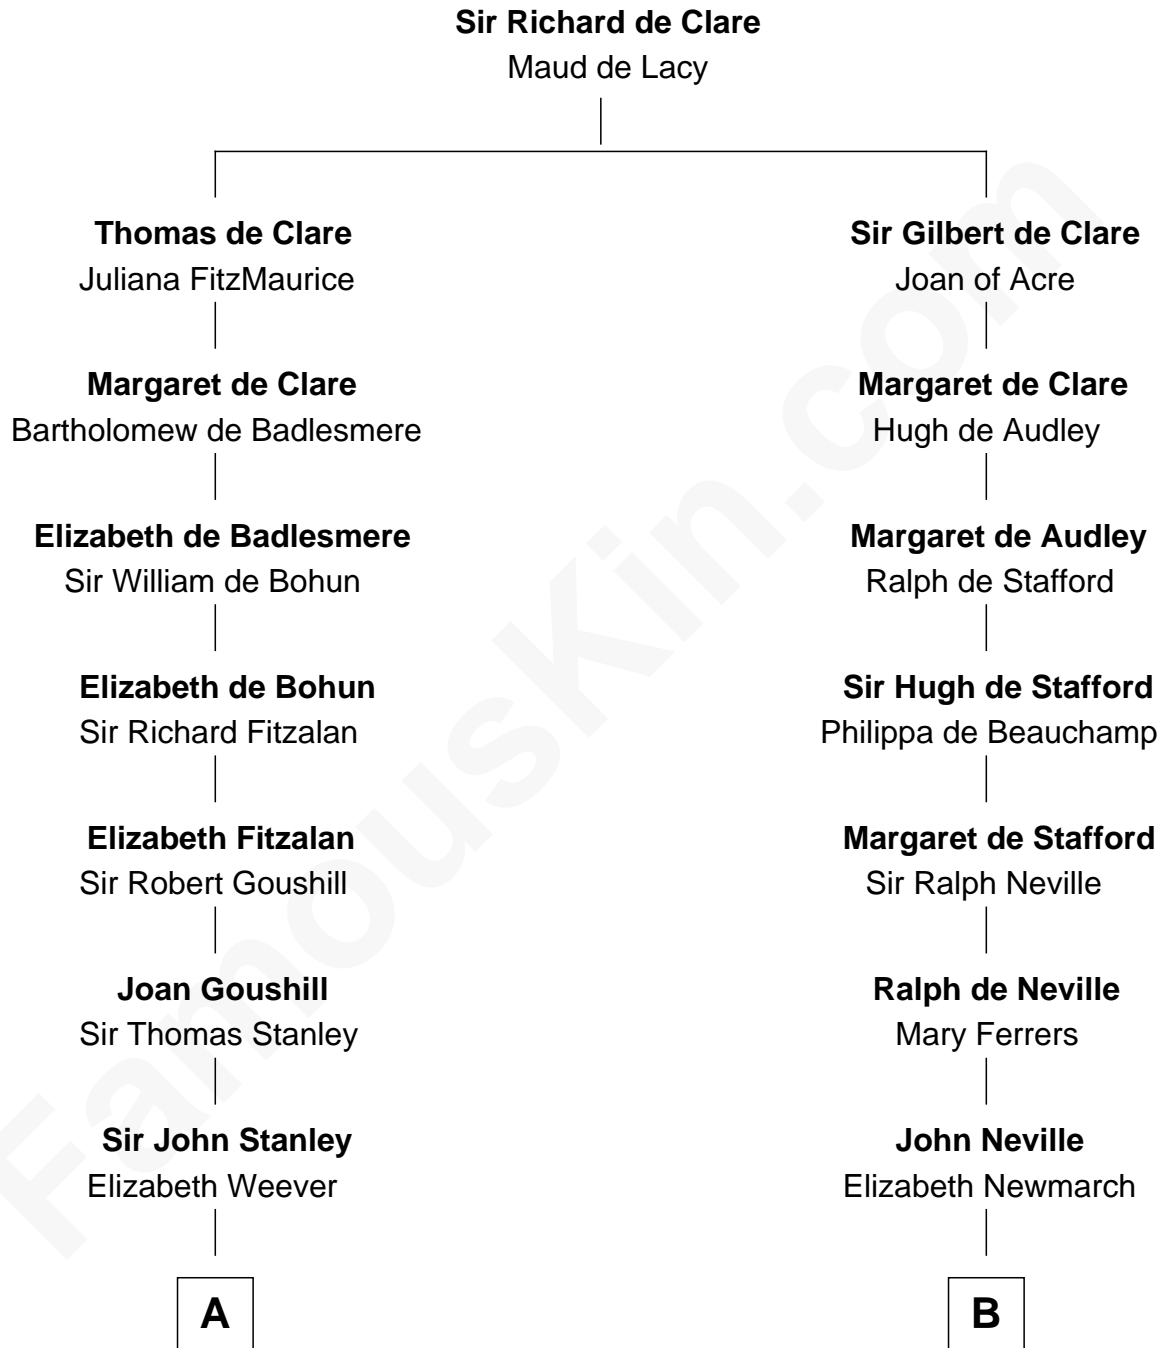

FamousKin.com Relationship Chart of

Juliette Gordon Low

Founder of the Girl Scouts

20th cousin 1 time removed of

Charles A. Pillsbury

Co-Founder of C.A. Pillsbury Co.

A

Margery Stanley
Sir William Torbock

Thomas Torbock
Elizabeth Moore

William Torbock
Catherine Gerard

Margaret Torbock
Oliver Mainwaring

Oliver Mainwaring
Prudence Ashe

Oliver Mainwaring
Hannah Raymond

Love Mainwaring
John Richards

George Richards
Hester Hough