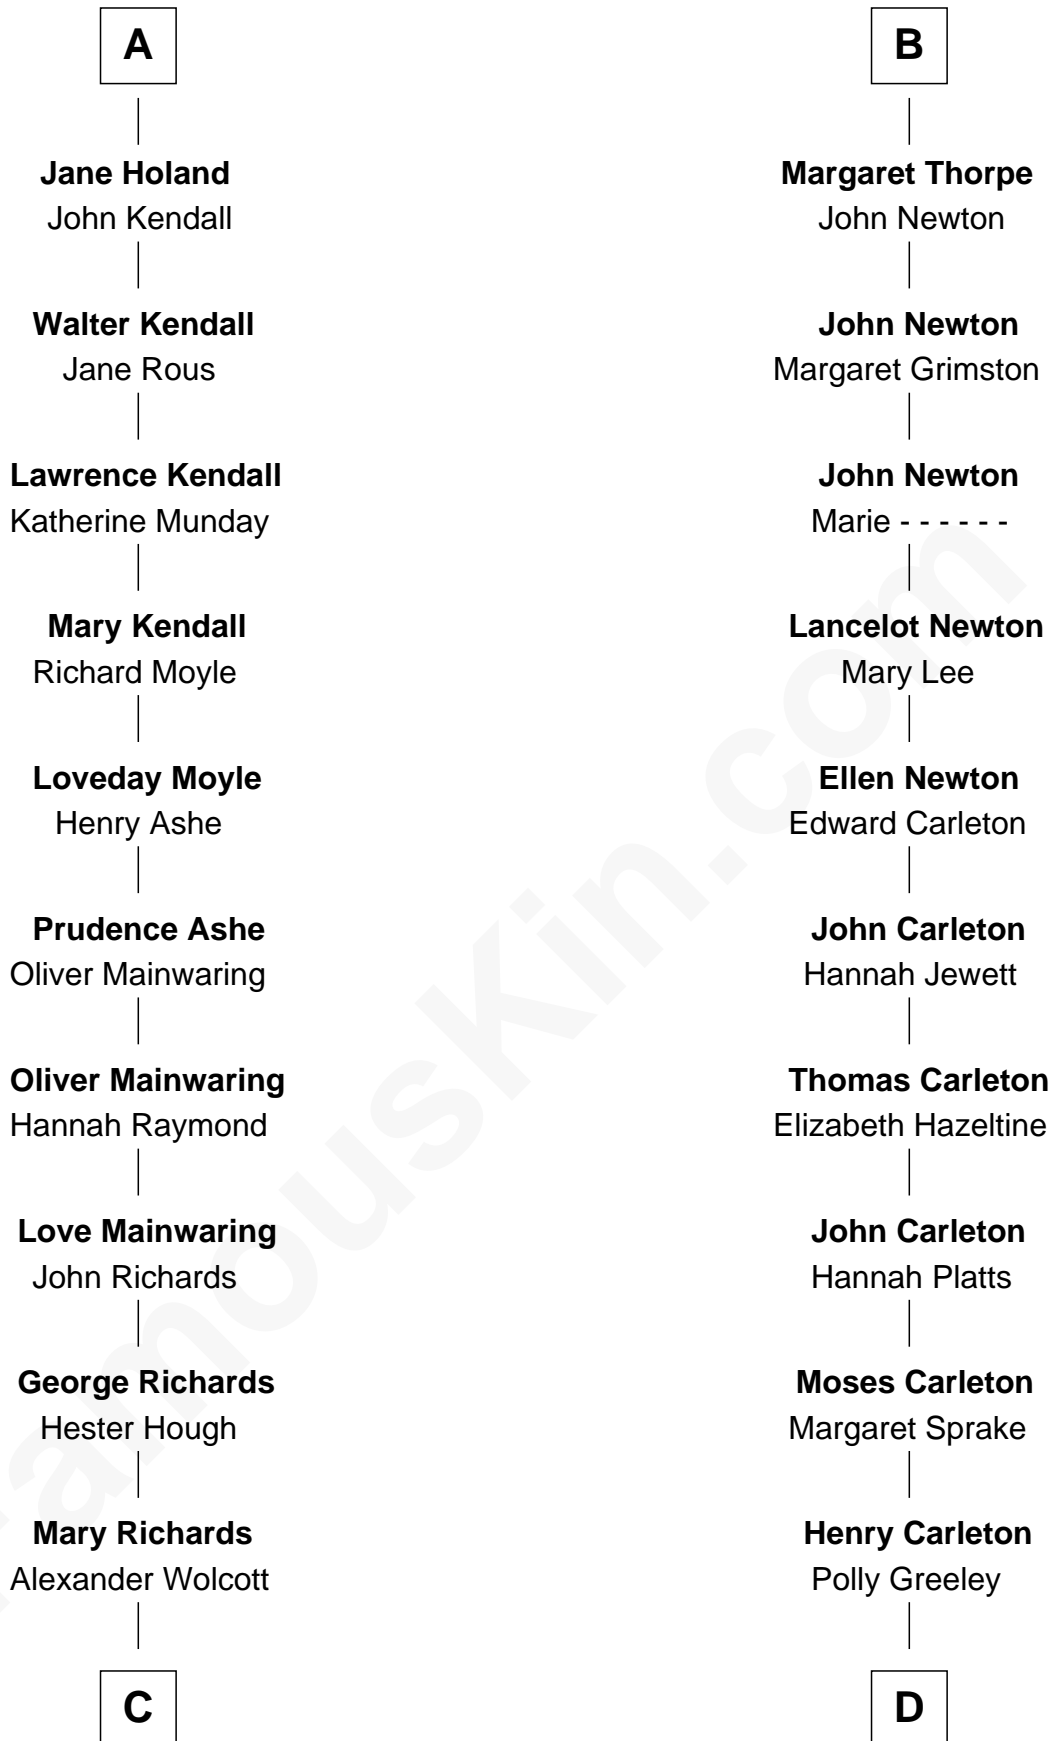

FamousKin.com Relationship Chart of

Juliette Gordon Low
Founder of the Girl Scouts

18th cousin 3 times removed of

Charles A. Pillsbury
Co-Founder of C.A. Pillsbury Co.

C

Alexander Wolcott

Frances Burbank

Frances Wolcott

Arthur William Magill

Juliette Augusta Magill

John Harris Kinzie

Eleanor Lytle Kinzie

William Washington Gordon

Juliette Gordon Low

Founder of the Girl Scouts

D