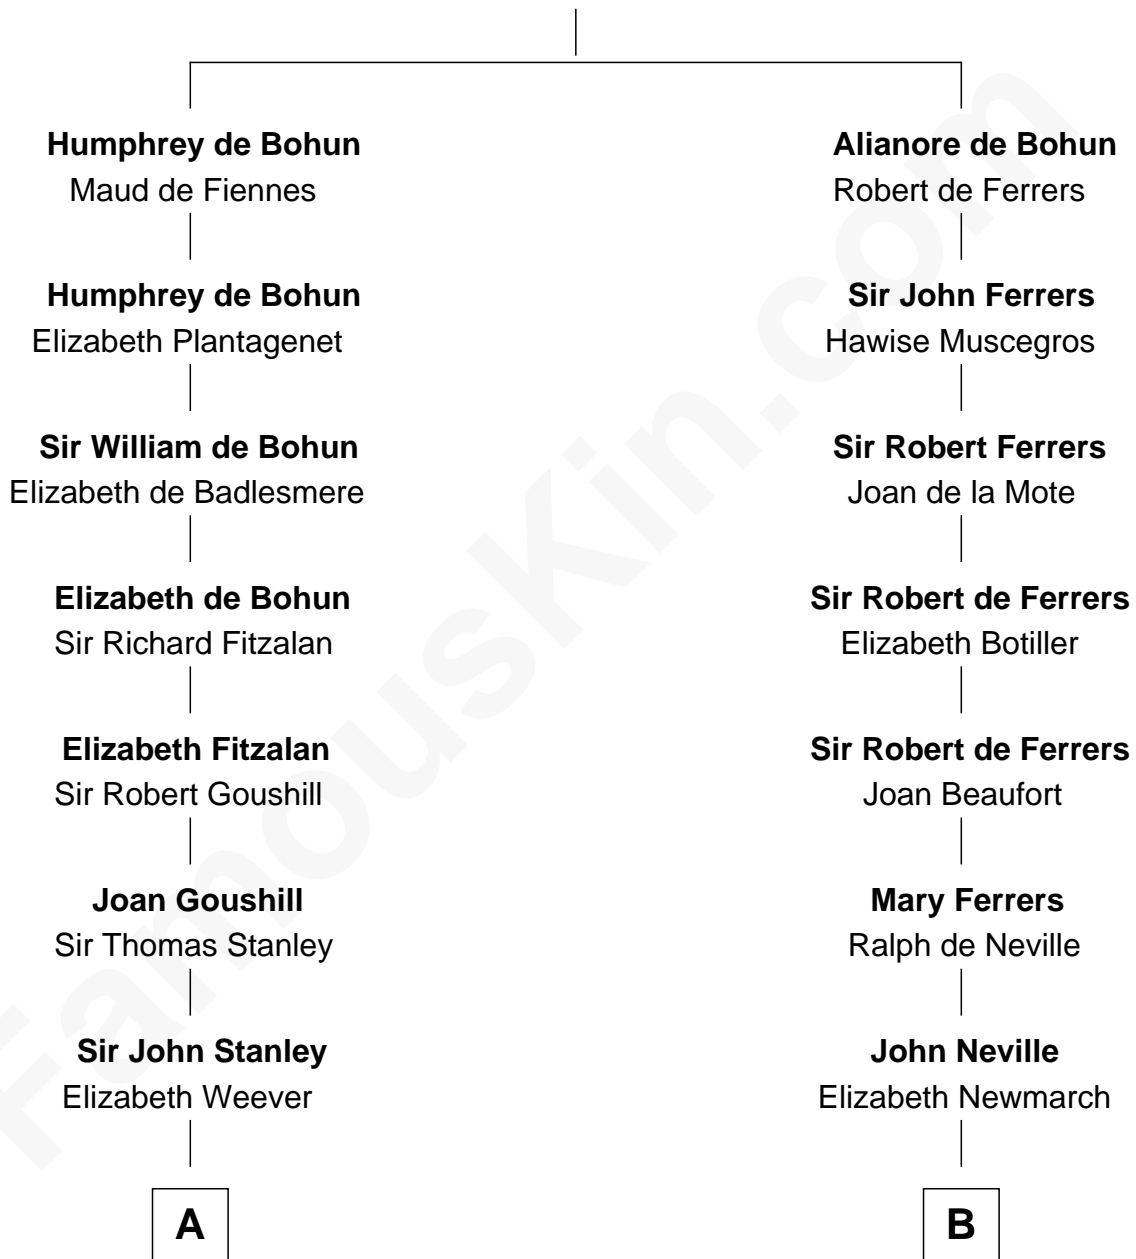

FamousKin.com

Relationship Chart of

Juliette Gordon Low

Founder of the Girl Scouts

20th cousin 1 time removed of

Charles A. Pillsbury

Co-Founder of C.A. Pillsbury Co.

Sir Humphrey de Bohun

Eleanor de Braiose

A

Margery Stanley
Sir William Torbock

Thomas Torbock
Elizabeth Moore

William Torbock
Catherine Gerard

Margaret Torbock
Oliver Mainwaring

Oliver Mainwaring
Prudence Ashe

Oliver Mainwaring
Hannah Raymond

Love Mainwaring
John Richards

George Richards
Hester Hough

Mary Richards
Alexander Wolcott

Alexander Wolcott
Frances Burbank

C

B

Jane de Neville
Sir William Gascoigne

Margaret Gascoigne
Sir Christopher Ward