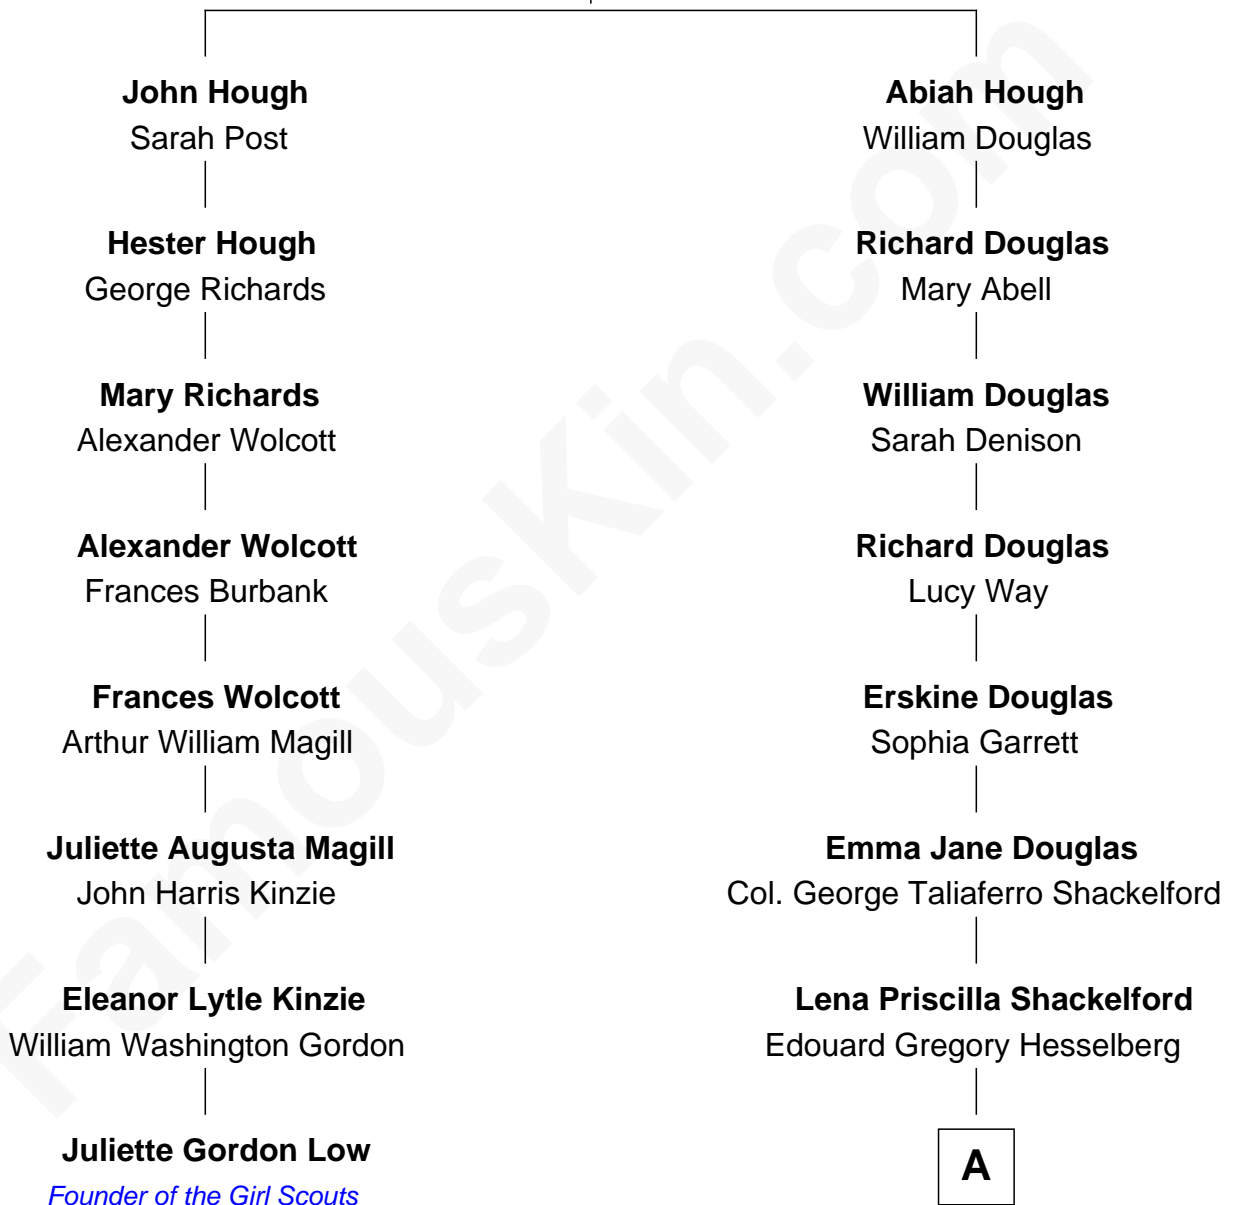

FamousKin.com Relationship Chart of

Juliette Gordon Low
Founder of the Girl Scouts

7th cousin 2 times removed of

Illeana Douglas
TV and Movie Actress

William Hough
Sarah Calkins

A

—
Melvyn Edouard Hesselberg

Rosalind Hightower

—
Gregory Hesselberg

Joan Georgescu

—
Illeana Douglas

TV and Movie Actress