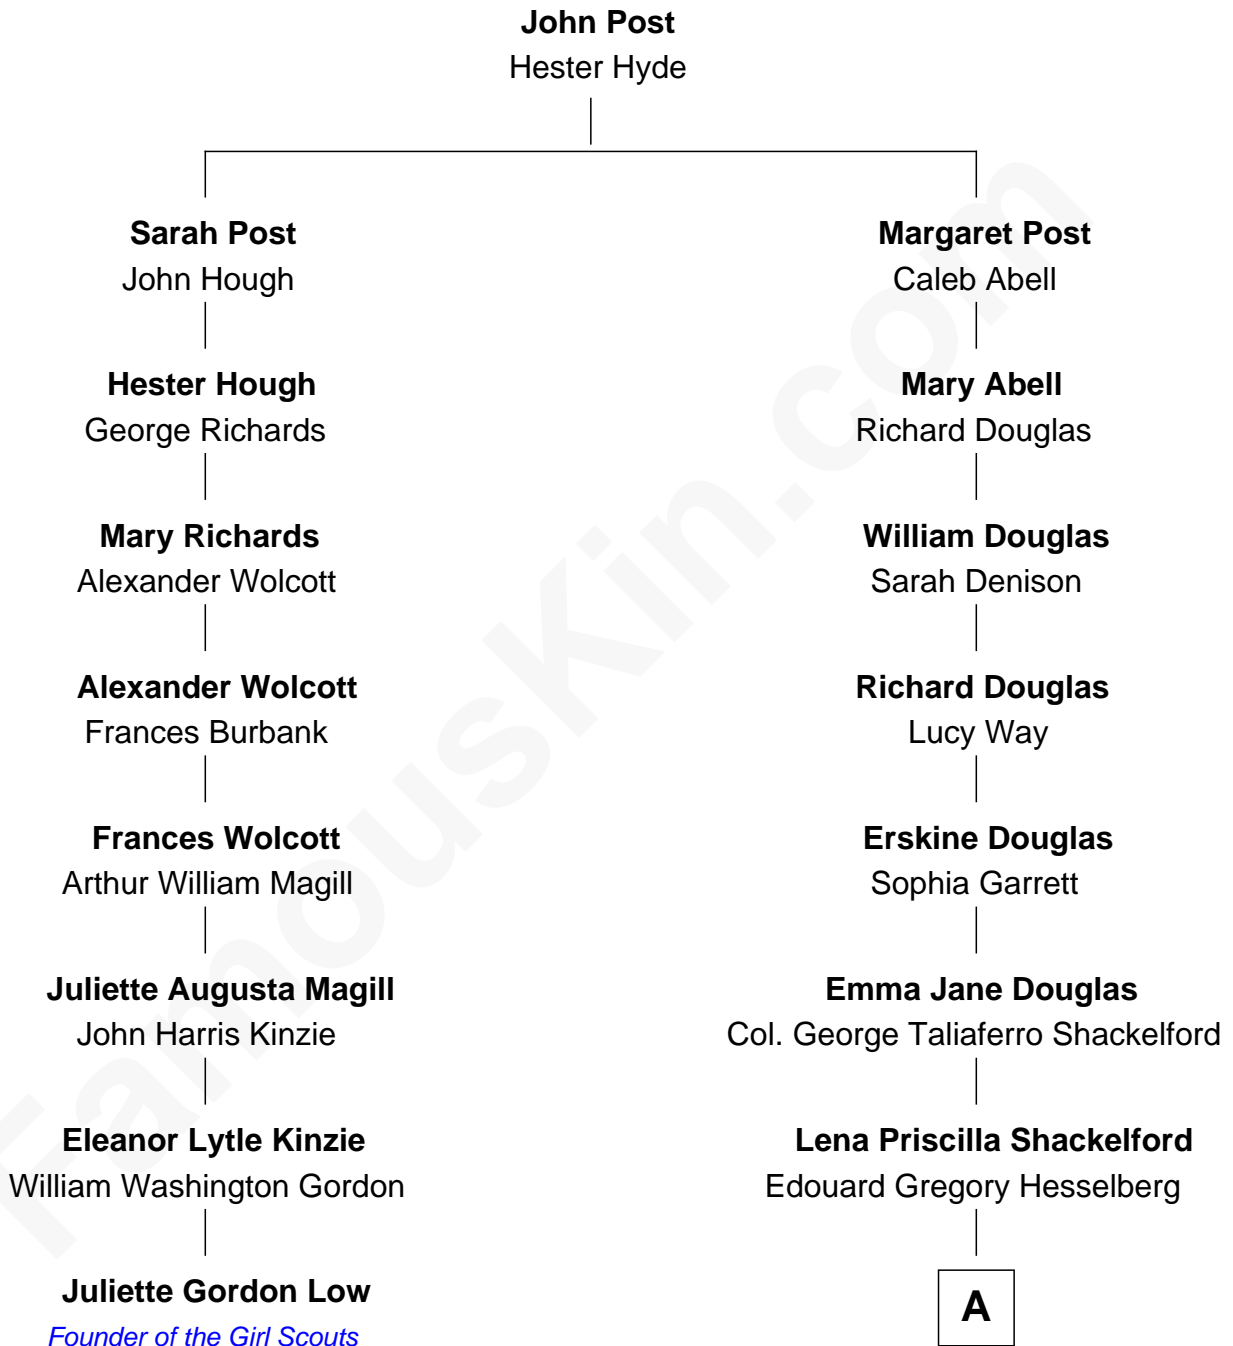

FamousKin.com Relationship Chart of

Juliette Gordon Low
Founder of the Girl Scouts

7th cousin 2 times removed of

Illeana Douglas
TV and Movie Actress

A

Melvyn Edouard Hesselberg

Rosalind Hightower

Gregory Hesselberg

Joan Georgescu

Illeana Douglas

TV and Movie Actress