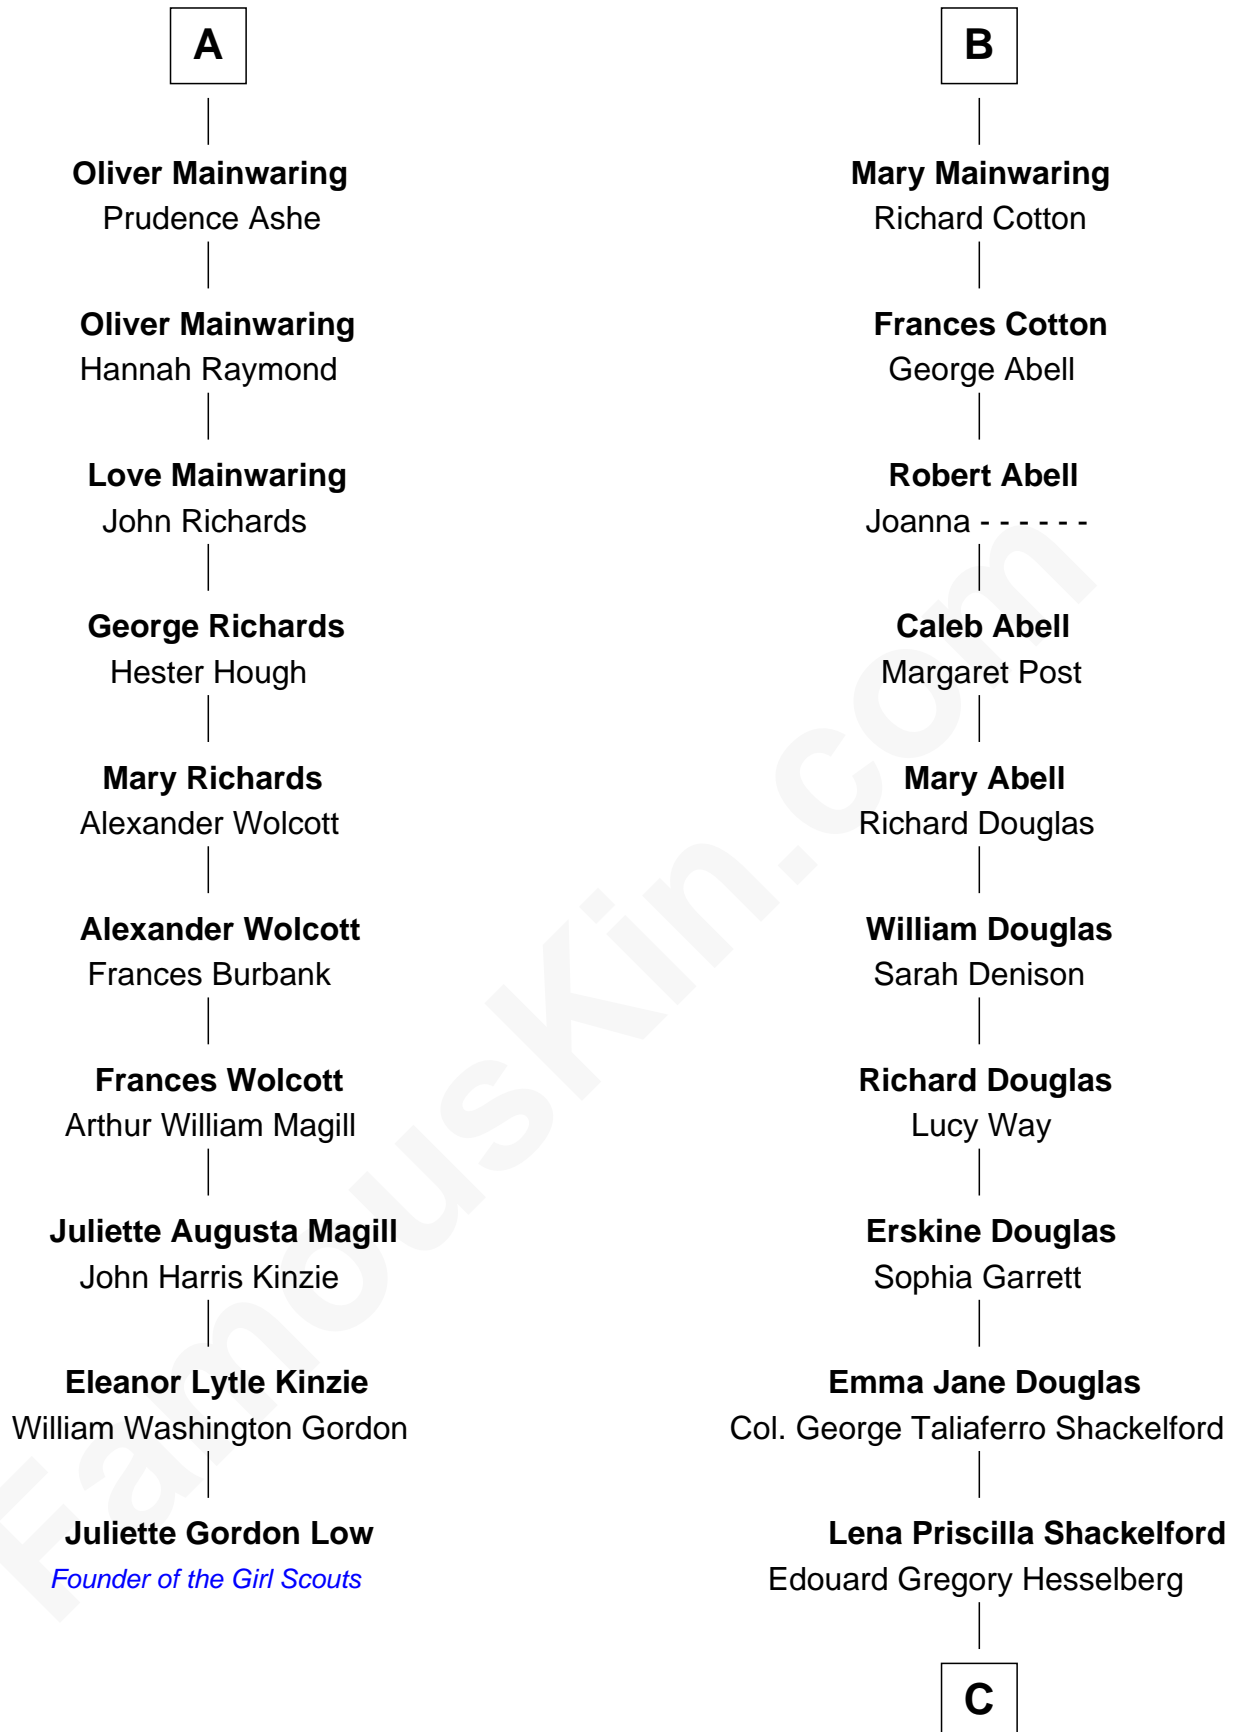

# FamousKin.com Relationship Chart of

**Juliette Gordon Low**  
*Founder of the Girl Scouts*

16th cousin 3 times removed of

**Illeana Douglas**  
*TV and Movie Actress*

**Sir Richard Fitzalan**  
Elizabeth de Bohun

**Elizabeth Fitzalan**  
Sir Robert Goushill

**Joan Goushill**  
Sir Thomas Stanley

**Sir John Stanley**  
Elizabeth Weever

**Margery Stanley**  
Sir William Torbock

**Thomas Torbock**  
Elizabeth Moore

**William Torbock**  
Catherine Gerard

**Margaret Torbock**  
Oliver Mainwaring

**A**

**Joan Fitzalan**  
Sir William Beauchamp

**Joan Beauchamp**  
James Butler

**Elizabeth Butler**  
John Talbot

**Ann Talbot**  
Sir Henry Vernon

**Elizabeth Vernon**  
Sir Robert Corbet

**Dorothy Corbet**  
Sir Richard Mainwaring

**Sir Arthur Mainwaring**  
Margaret Mainwaring

**B**

C

**Melvyn Edouard Hesselberg**

Rosalind Hightower

**Gregory Hesselberg**

Joan Georgescu