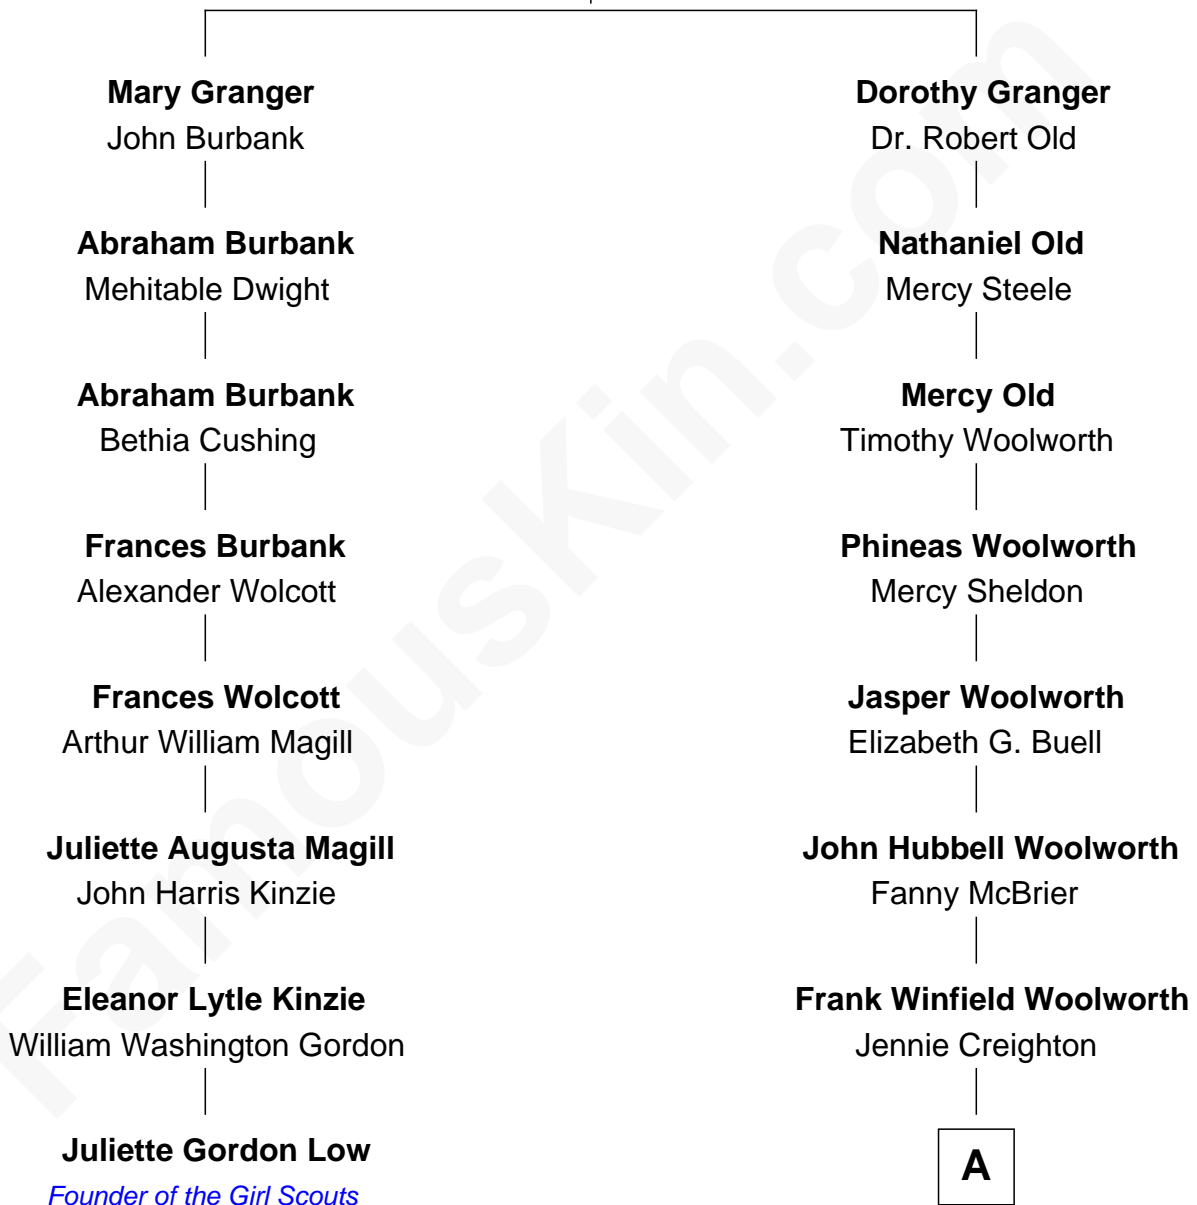

FamousKin.com Relationship Chart of

Juliette Gordon Low
Founder of the Girl Scouts

7th cousin 1 time removed of

Barbara Hutton
Socialite (aka "Poor Little Rich Girl")

Launcelot Granger
Joanna Adams

A

Edna Woolworth
Franklyn Laws Hutton

Barbara Hutton
"Poor Little Rich Girl"

FamousKin.com