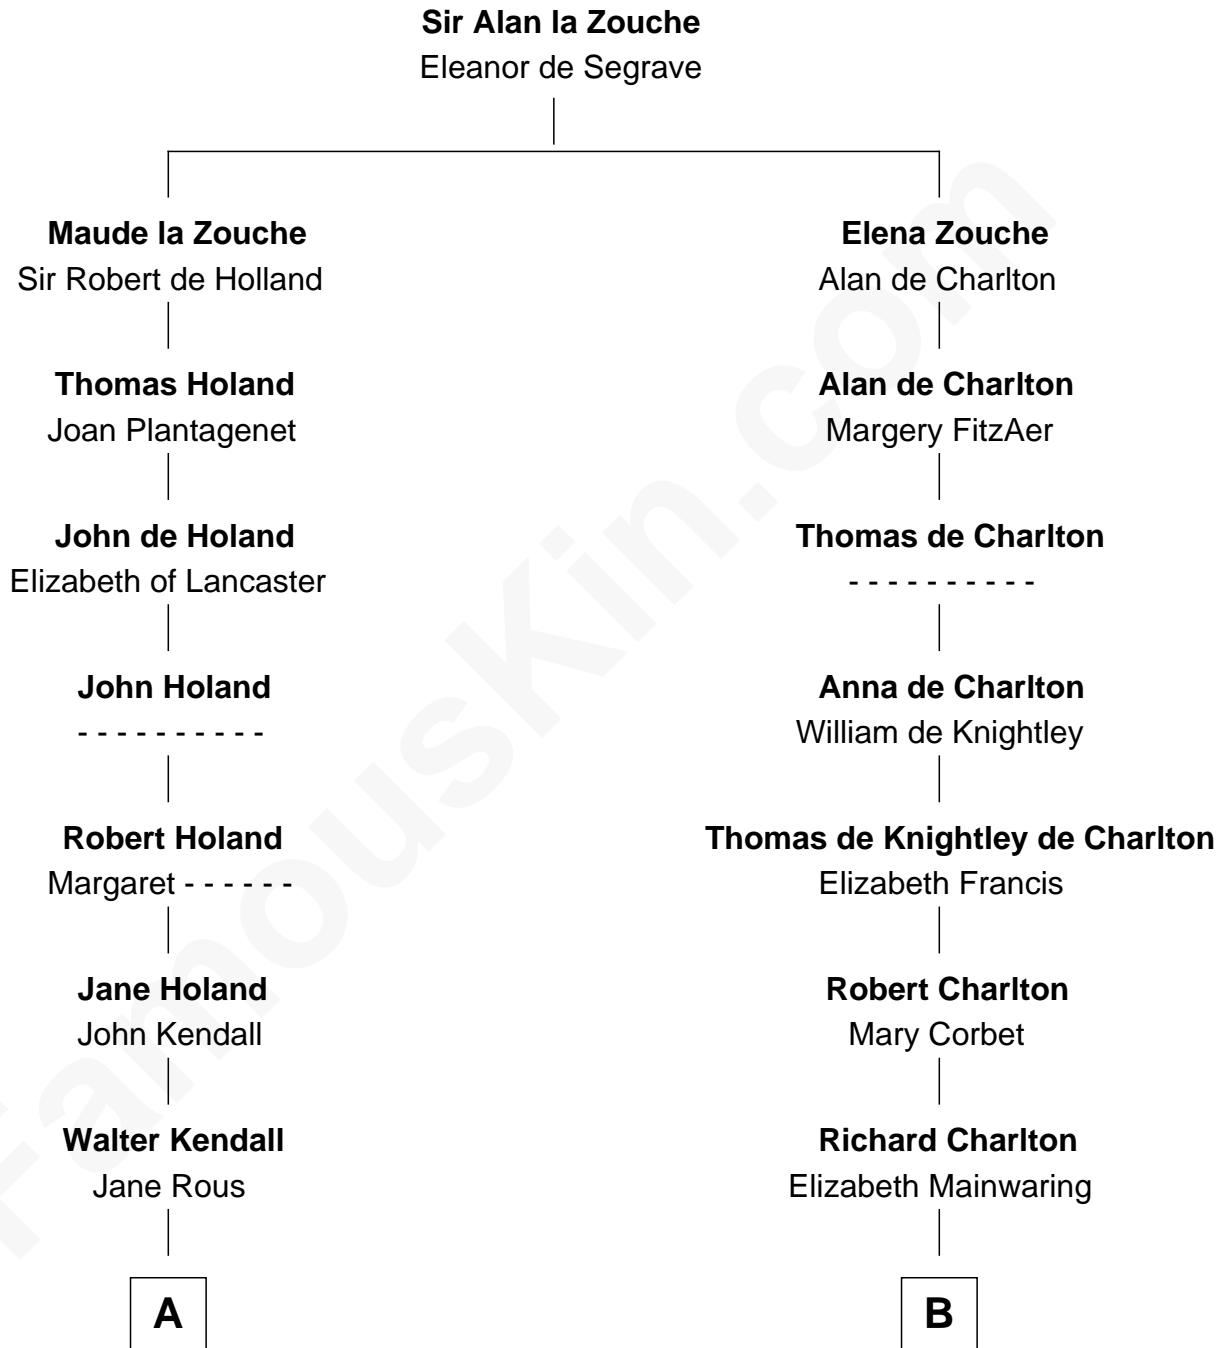

FamousKin.com
Relationship Chart of
Juliette Gordon Low
Founder of the Girl Scouts

19th cousin 2 times removed of

Sarah Palin
9th Governor of Alaska

C

Juliette Augusta Magill

John Harris Kinzie

Eleanor Lytle Kinzie

William Washington Gordon

Juliette Gordon Low

Founder of the Girl Scouts

D

Thomas S. Ruddock

Maria Nancy Newell

May Belle Ruddock

Henry Charles Brandt

Nellie Marie Brandt

Charles Francis Heath

Charles Richard Heath

Sarah Sheeran

Sarah Palin

9th Governor of Alaska

FamousKin.com